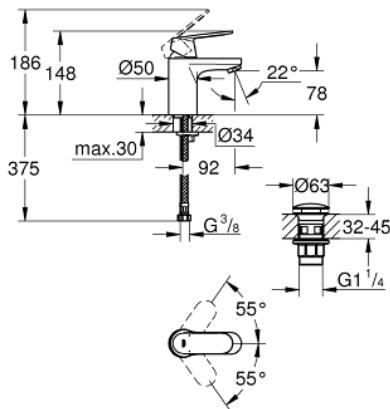

23 925 000 **EUROSMART COSMOPOLITAN BASIN MIXER 1/2"**
S-SIZE

PRODUCT DESCRIPTION

- Colour: Chrome
- monobloc installation
- metal lever
- GROHE SilkMove 35 mm ceramic cartridge
- adjustable flow rate limiter
- adjustable minimum flow rate 2.5 l/min
- GROHE Long-Life Shine durable sparkling sheen
- GROHE FastFixation installation system with centering support
- GROHE Water Saving mousseur 5.7 l/min
- smooth body with push-open pop-up waste set 1 1/4"

- flexible connection hoses

- optional temperature limiter (46 375 000)
- noise classification 1 in accordance with DIN4109

23 925 000 **EUROSMART COSMOPOLITAN BASIN MIXER 1/2"**
S-SIZE

SPARE PARTS, March 2020 – now

- 1: Lever (Spare part-nr. 46681000)
- 2: Shield for cross handle (Spare part-nr. 46492000)
- 3: Screw coupling (Spare part-nr. 46460000)
- 4: Cartridge (Spare part-nr. 46374000)
- 5: Flow restrictor (Spare part-nr. 48159000)
- 6: Shank mounting kit (Spare part-nr. 46671000)
- 7: Waste set with push-open plug (Spare part-nr. 65807000)
- 8: Socket Spanner (Spare part-nr. 19332000)*
- 9: Mounting wrench (Spare part-nr. 19017000)*
- 10: Temperature limiter (Spare part-nr. 46375000)*