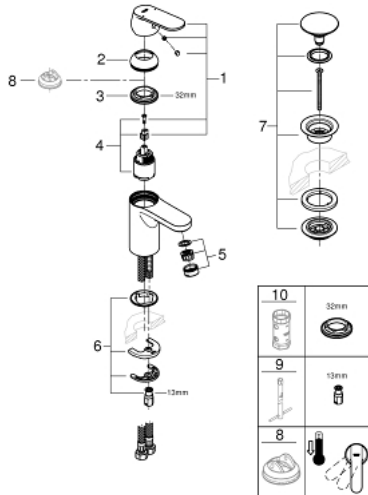

23 925 000 **EUROSMART COSMOPOLITAN BASIN MIXER 1/2"**
S-SIZE

PRODUCT DESCRIPTION

- Colour: Chrome
- monobloc installation
- metal lever
- GROHE SilkMove 35 mm ceramic cartridge
- adjustable flow rate limiter
- adjustable minimum flow rate 2.5 l/min
- GROHE Long-Life Shine durable sparkling sheen
- GROHE FastFixation installation system with centering support
- GROHE Water Saving mousseur 5.7 l/min
- smooth body with push-open pop-up waste set 1 1/4"

- flexible connection hoses

- optional temperature limiter (46 375 000)
- noise classification 1 in accordance with DIN4109

23 925 000 **EUROSMART COSMOPOLITAN BASIN MIXER 1/2"**
S-SIZE

SPARE PARTS, March 2020 – now

- 1: Lever (Spare part-nr. 46681000)
- 2: Shield for cross handle (Spare part-nr. 46492000)
- 3: Screw coupling (Spare part-nr. 46460000)
- 4: Cartridge (Spare part-nr. 46374000)
- 5: Flow restrictor (Spare part-nr. 48159000)
- 6: Shank mounting kit (Spare part-nr. 46671000)
- 7: Waste set with push-open plug (Spare part-nr. 65807000)
- 8: Socket Spanner (Spare part-nr. 19332000)*
- 9: Mounting wrench (Spare part-nr. 19017000)*
- 10: Temperature limiter (Spare part-nr. 46375000)*