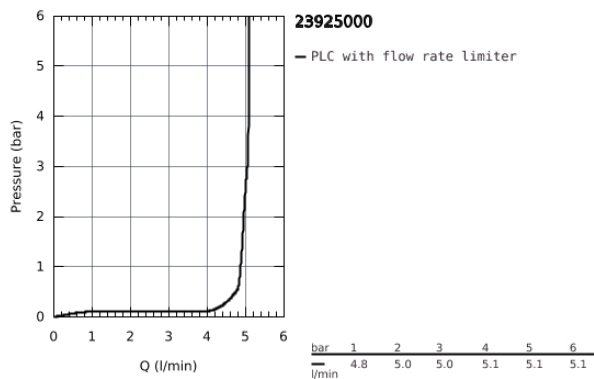

23 925 000 **EUROSMART COSMOPOLITAN BASIN MIXER 1/2"**
S-SIZE

PRODUCT DESCRIPTION

- Colour: Chrome
- monobloc installation
- metal lever
- GROHE SilkMove 35 mm ceramic cartridge
- adjustable flow rate limiter
- adjustable minimum flow rate 2.5 l/min
- GROHE Long-Life Shine durable sparkling sheen
- GROHE FastFixation installation system with centering support
- GROHE Water Saving mousseur 5.7 l/min
- smooth body with push-open pop-up waste set 1 1/4"

- flexible connection hoses

- optional temperature limiter (46 375 000)
- noise classification 1 in accordance with DIN4109

23 925 000 **EUROSMART COSMOPOLITAN BASIN MIXER 1/2"**
S-SIZE

SPARE PARTS, March 2020 – now