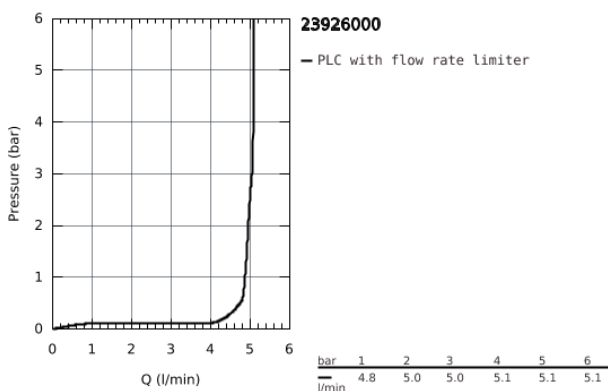

23 926 000 **EUROSMART COSMOPOLITAN BASIN MIXER 1/2"**
M-SIZE

PRODUCT DESCRIPTION

- Colour: Chrome
- monobloc installation
- metal lever
- GROHE SilkMove 35 mm ceramic cartridge
- adjustable flow rate limiter
- GROHE Long-Life Shine durable sparkling sheen
- GROHE Water Saving mousseur 5.7 l/min
- GROHE FastFixation installation system
- smooth body with push-open pop-up waste set 1 1/4"
- flexible connection hoses
- min. recommended pressure 1.0 bar
- optional temperature limiter (46 375 000)

23 926 000 **EUROSMART COSMOPOLITAN BASIN MIXER 1/2"**
M-SIZE

SPARE PARTS, March 2020 – now

- 1: Lever (Spare part-nr. 46681000)
- 2: Shield for cross handle (Spare part-nr. 46492000)
- 3: Screw coupling (Spare part-nr. 46460000)
- 4: Cartridge (Spare part-nr. 46374000)
- 5: Flow restrictor (Spare part-nr. 48159000)
- 6: Shank mounting kit (Spare part-nr. 46671000)
- 7: Waste set with push-open plug (Spare part-nr. 65807000)
- 8: Socket Spanner (Spare part-nr. 19332000)*
- 9: Mounting wrench (Spare part-nr. 19017000)*
- 10: Temperature limiter (Spare part-nr. 46375000)*