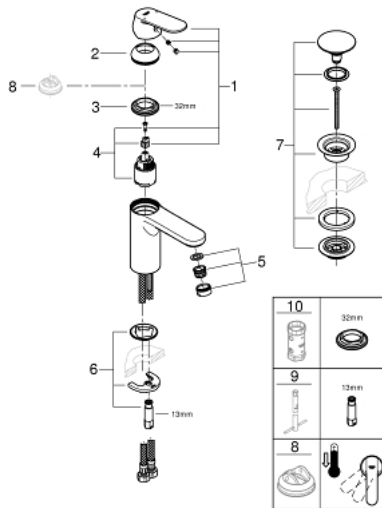

23 926 000 **EUROSMART COSMOPOLITAN BASIN MIXER 1/2"**
M-SIZE

PRODUCT DESCRIPTION

- Colour: Chrome
- monobloc installation
- metal lever
- GROHE SilkMove 35 mm ceramic cartridge
- adjustable flow rate limiter
- GROHE Long-Life Shine durable sparkling sheen
- GROHE Water Saving mousseur 5.7 l/min
- GROHE FastFixation installation system
- smooth body with push-open pop-up waste set 1 1/4"
- flexible connection hoses
- min. recommended pressure 1.0 bar
- optional temperature limiter (46 375 000)

23 926 000 **EUROSMART COSMOPOLITAN BASIN MIXER 1/2"**
M-SIZE

SPARE PARTS, March 2020 – now

- 1: Lever (Spare part-nr. 46681000)
- 2: Shield for cross handle (Spare part-nr. 46492000)
- 3: Screw coupling (Spare part-nr. 46460000)
- 4: Cartridge (Spare part-nr. 46374000)
- 5: Flow restrictor (Spare part-nr. 48159000)
- 6: Shank mounting kit (Spare part-nr. 46671000)
- 7: Waste set with push-open plug (Spare part-nr. 65807000)
- 8: Socket Spanner (Spare part-nr. 19332000)*
- 9: Mounting wrench (Spare part-nr. 19017000)*
- 10: Temperature limiter (Spare part-nr. 46375000)*