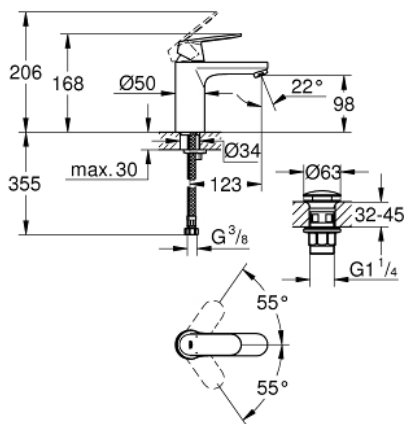

23 926 000 **EUROSMART COSMOPOLITAN BASIN MIXER 1/2"**
M-SIZE

PRODUCT DESCRIPTION

- Colour: Chrome
- monobloc installation
- metal lever
- GROHE SilkMove 35 mm ceramic cartridge
- adjustable flow rate limiter
- GROHE Long-Life Shine durable sparkling sheen
- GROHE Water Saving mousseur 5.7 l/min
- GROHE FastFixation installation system
- smooth body with push-open pop-up waste set 1 1/4"
- flexible connection hoses
- min. recommended pressure 1.0 bar
- optional temperature limiter (46 375 000)

23 926 000 **EUROSMART COSMOPOLITAN BASIN MIXER 1/2"**
M-SIZE

SPARE PARTS, March 2020 – now

- 1: Lever (Spare part-nr. 46681000)
- 2: Shield for cross handle (Spare part-nr. 46492000)
- 3: Screw coupling (Spare part-nr. 46460000)
- 4: Cartridge (Spare part-nr. 46374000)
- 5: Flow restrictor (Spare part-nr. 48159000)
- 6: Shank mounting kit (Spare part-nr. 46671000)
- 7: Waste set with push-open plug (Spare part-nr. 65807000)
- 8: Socket Spanner (Spare part-nr. 19332000)*
- 9: Mounting wrench (Spare part-nr. 19017000)*
- 10: Temperature limiter (Spare part-nr. 46375000)*