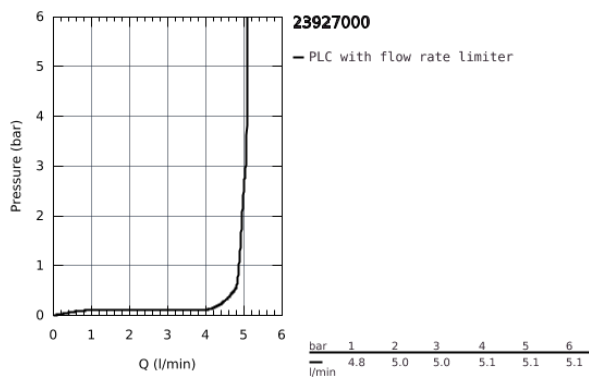

23 927 000 **EUROSMART COSMOPOLITAN BASIN MIXER 1/2"**
S-SIZE

PRODUCT DESCRIPTION

- Colour: Chrome
- monobloc installation
- metal lever
- GROHE SilkMove Energy Saving 35 mm ceramic cartridge with energy saving function via cold start
- adjustable flow rate limiter
- adjustable minimum flow rate 2.5 l/min
- temperature limiter
- GROHE Long-Life Shine durable sparkling sheen
- GROHE Water Saving mousseur 5.7 l/min
- GROHE FastFixation installation system with centering support
- smooth body with push-open pop-up waste set 1 1/4"
- flexible connection hoses

23 927 000 **EUROSMART COSMOPOLITAN BASIN MIXER 1/2"**
S-SIZE

SPARE PARTS, February 2019 – now

- 1: Lever (Spare part-nr. 46828000)
 - 2: Shield for cross handle (Spare part-nr. 46492000)
 - 3: Screw coupling (Spare part-nr. 46460000)
 - 4: Cartridge (Spare part-nr. 46863000)
 - 5: Flow restrictor (Spare part-nr. 48159000)
 - 6: Shank mounting kit (Spare part-nr. 46671000)
 - 7: Waste set with push-open plug (Spare part-nr. 65807000)
 - 8: Mounting wrench (Spare part-nr. 19017000)*
 - 9: Socket Spanner (Spare part-nr. 19332000)*
- * Optional accessories