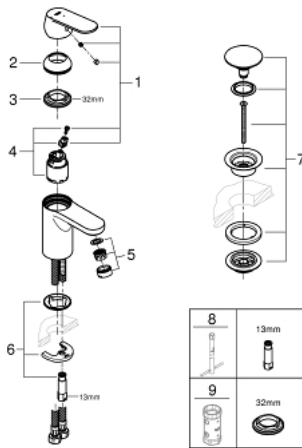

23 927 000 **EUROSMART COSMOPOLITAN BASIN MIXER 1/2"**
S-SIZE

PRODUCT DESCRIPTION

- Colour: Chrome
- monobloc installation
- metal lever
- GROHE SilkMove Energy Saving 35 mm ceramic cartridge with energy saving function via cold start
- adjustable flow rate limiter
- adjustable minimum flow rate 2.5 l/min
- temperature limiter
- GROHE Long-Life Shine durable sparkling sheen
- GROHE Water Saving mousseur 5.7 l/min
- GROHE FastFixation installation system with centering support
- smooth body with push-open pop-up waste set 1 1/4"
- flexible connection hoses

23 927 000 **EUROSMART COSMOPOLITAN BASIN MIXER 1/2"**
S-SIZE

SPARE PARTS, February 2019 – now

- 1: Lever (Spare part-nr. 46828000)
 - 2: Shield for cross handle (Spare part-nr. 46492000)
 - 3: Screw coupling (Spare part-nr. 46460000)
 - 4: Cartridge (Spare part-nr. 46863000)
 - 5: Flow restrictor (Spare part-nr. 48159000)
 - 6: Shank mounting kit (Spare part-nr. 46671000)
 - 7: Waste set with push-open plug (Spare part-nr. 65807000)
 - 8: Mounting wrench (Spare part-nr. 19017000)*
 - 9: Socket Spanner (Spare part-nr. 19332000)*
- * Optional accessories