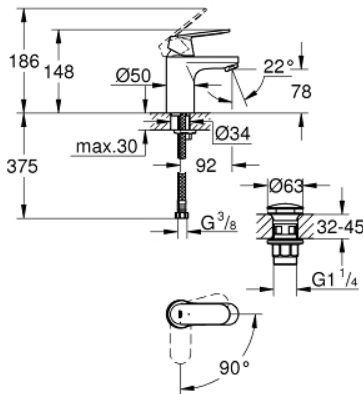

23 927 000 **EUROSMART COSMOPOLITAN BASIN MIXER 1/2"**
S-SIZE

PRODUCT DESCRIPTION

- Colour: Chrome
- monobloc installation
- metal lever
- GROHE SilkMove Energy Saving 35 mm ceramic cartridge with energy saving function via cold start
- adjustable flow rate limiter
- adjustable minimum flow rate 2.5 l/min
- temperature limiter
- GROHE Long-Life Shine durable sparkling sheen
- GROHE Water Saving mousseur 5.7 l/min
- GROHE FastFixation installation system with centering support
- smooth body with push-open pop-up waste set 1 1/4"
- flexible connection hoses

23 927 000 **EUROSMART COSMOPOLITAN BASIN MIXER 1/2"**
S-SIZE

SPARE PARTS, February 2019 – now

- 1: Lever (Spare part-nr. 46828000)
 - 2: Shield for cross handle (Spare part-nr. 46492000)
 - 3: Screw coupling (Spare part-nr. 46460000)
 - 4: Cartridge (Spare part-nr. 46863000)
 - 5: Flow restrictor (Spare part-nr. 48159000)
 - 6: Shank mounting kit (Spare part-nr. 46671000)
 - 7: Waste set with push-open plug (Spare part-nr. 65807000)
 - 8: Mounting wrench (Spare part-nr. 19017000)*
 - 9: Socket Spanner (Spare part-nr. 19332000)*
- * Optional accessories