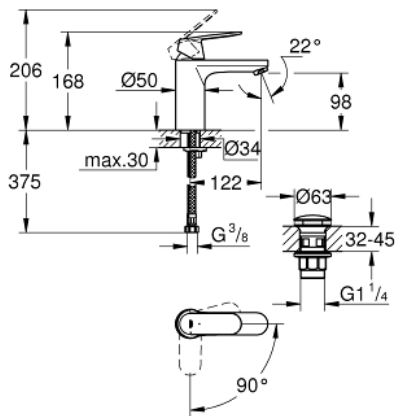

23 928 000 **EUROSMART COSMOPOLITAN BASIN MIXER 1/2"**  
**M-SIZE**

**PRODUCT DESCRIPTION**

- Colour: Chrome
- monobloc installation
- metal lever
- GROHE SilkMove Energy Saving 35 mm ceramic cartridge with energy saving function via cold start
- adjustable flow rate limiter
- adjustable minimum flow rate 2.5 l/min
- temperature limiter
- GROHE Long-Life Shine durable sparkling sheen
- GROHE Water Saving mousseur 5.7 l/min
- GROHE FastFixation installation system with centering support
- smooth body with push-open pop-up waste set 1 1/4"
- flexible connection hoses

23 928 000 **EUROSMART COSMOPOLITAN BASIN MIXER 1/2"**  
**M-SIZE**

**SPARE PARTS**, February 2019 – now

- 1: Lever (Spare part-nr. 46828000)
  - 2: Shield for cross handle (Spare part-nr. 46492000)
  - 3: Screw coupling (Spare part-nr. 46460000)
  - 4: Cartridge (Spare part-nr. 46863000)
  - 5: Flow restrictor (Spare part-nr. 48159000)
  - 6: Shank mounting kit (Spare part-nr. 46671000)
  - 7: Waste set with push-open plug (Spare part-nr. 65807000)
  - 8: Mounting wrench (Spare part-nr. 19017000)\*
  - 9: Socket Spanner (Spare part-nr. 19332000)\*
- \* Optional accessories