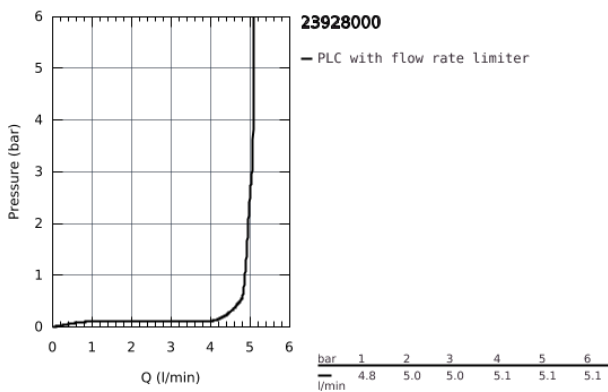

23 928 000 **EUROSMART COSMOPOLITAN BASIN MIXER 1/2"**  
**M-SIZE**

**PRODUCT DESCRIPTION**

- Colour: Chrome
- monobloc installation
- metal lever
- GROHE SilkMove Energy Saving 35 mm ceramic cartridge with energy saving function via cold start
- adjustable flow rate limiter
- adjustable minimum flow rate 2.5 l/min
- temperature limiter
- GROHE Long-Life Shine durable sparkling sheen
- GROHE Water Saving mousseur 5.7 l/min
- GROHE FastFixation installation system with centering support
- smooth body with push-open pop-up waste set 1 1/4"
- flexible connection hoses

23 928 000 **EUROSMART COSMOPOLITAN BASIN MIXER 1/2"**  
**M-SIZE**

**SPARE PARTS**, February 2019 – now

- 1: Lever (Spare part-nr. 46828000)
  - 2: Shield for cross handle (Spare part-nr. 46492000)
  - 3: Screw coupling (Spare part-nr. 46460000)
  - 4: Cartridge (Spare part-nr. 46863000)
  - 5: Flow restrictor (Spare part-nr. 48159000)
  - 6: Shank mounting kit (Spare part-nr. 46671000)
  - 7: Waste set with push-open plug (Spare part-nr. 65807000)
  - 8: Mounting wrench (Spare part-nr. 19017000)\*
  - 9: Socket Spanner (Spare part-nr. 19332000)\*
- \* Optional accessories