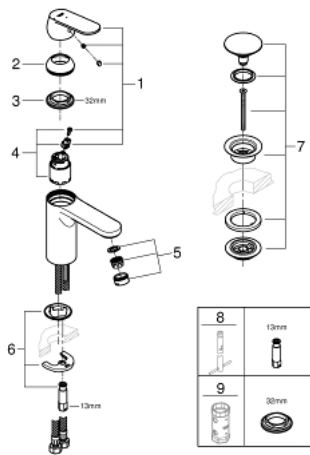

23 928 000 **EUROSMART COSMOPOLITAN BASIN MIXER 1/2"**  
**M-SIZE**

**PRODUCT DESCRIPTION**

- Colour: Chrome
- monobloc installation
- metal lever
- GROHE SilkMove Energy Saving 35 mm ceramic cartridge with energy saving function via cold start
- adjustable flow rate limiter
- adjustable minimum flow rate 2.5 l/min
- temperature limiter
- GROHE Long-Life Shine durable sparkling sheen
- GROHE Water Saving mousseur 5.7 l/min
- GROHE FastFixation installation system with centering support
- smooth body with push-open pop-up waste set 1 1/4"
- flexible connection hoses

23 928 000 **EUROSMART COSMOPOLITAN BASIN MIXER 1/2"**  
**M-SIZE**

**SPARE PARTS**, February 2019 – now

- 1: Lever (Spare part-nr. 46828000)
  - 2: Shield for cross handle (Spare part-nr. 46492000)
  - 3: Screw coupling (Spare part-nr. 46460000)
  - 4: Cartridge (Spare part-nr. 46863000)
  - 5: Flow restrictor (Spare part-nr. 48159000)
  - 6: Shank mounting kit (Spare part-nr. 46671000)
  - 7: Waste set with push-open plug (Spare part-nr. 65807000)
  - 8: Mounting wrench (Spare part-nr. 19017000)\*
  - 9: Socket Spanner (Spare part-nr. 19332000)\*
- \* Optional accessories