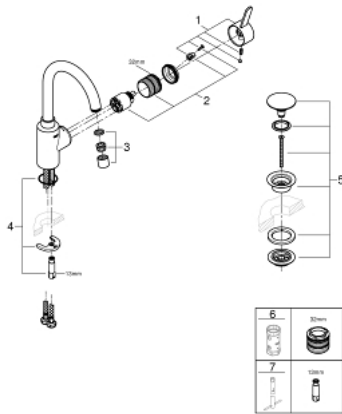

23 933 001 **EUROSMART COSMOPOLITAN SINGLE-LEVER BASIN MIXER 1/2"**
L-SIZE

PRODUCT DESCRIPTION

- Colour: Chrome
- monobloc installation
- metal lever
- covered lever fixing
- GROHE SilkMove 35 mm ceramic cartridge
- adjustable flow rate limiter
- GROHE Long-Life Shine durable sparkling sheen
- Lead and Nickel Free Inner Water Ways
- GROHE FastFixation installation system
- mousseur
- swivel tubular spout with stop limiter
- smooth body with push-open pop-up waste set 1 1/4"
- flexible connection hoses
- optional temperature limiter (46 375 000)

23 933 001 **EUROSMART COSMOPOLITAN SINGLE-LEVER BASIN MIXER 1/2"**
L-SIZE

SPARE PARTS, February 2019 – now

- 1: Lever (Spare part-nr. 46683000)
- 2: Cartridge (Spare part-nr. 46374000)
- 3: Flow restrictor (Spare part-nr. 48418000)
- 4: Shank mounting kit (Spare part-nr. 46671000)
- 5: Waste set with push-open plug (Spare part-nr. 65807000)
- 6: Socket Spanner (Spare part-nr. 19332000)*
- 7: Mounting wrench (Spare part-nr. 19017000)*