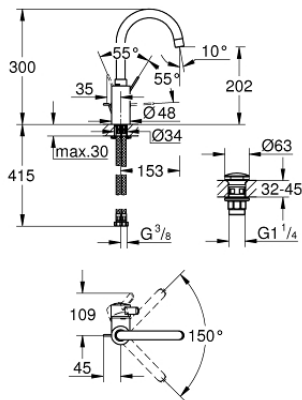

23 933 001 **EUROSMART COSMOPOLITAN SINGLE-LEVER BASIN MIXER 1/2"**
L-SIZE

PRODUCT DESCRIPTION

- Colour: Chrome
- monobloc installation
- metal lever
- covered lever fixing
- GROHE SilkMove 35 mm ceramic cartridge
- adjustable flow rate limiter
- GROHE Long-Life Shine durable sparkling sheen
- Lead and Nickel Free Inner Water Ways
- GROHE FastFixation installation system
- mousseur
- swivel tubular spout with stop limiter
- smooth body with push-open pop-up waste set 1 1/4"
- flexible connection hoses
- optional temperature limiter (46 375 000)

23 933 001 **EUROSMART COSMOPOLITAN SINGLE-LEVER BASIN MIXER 1/2"**
L-SIZE

SPARE PARTS, February 2019 – now

- 1: Lever (Spare part-nr. 46683000)
- 2: Cartridge (Spare part-nr. 46374000)
- 3: Flow restrictor (Spare part-nr. 48418000)
- 4: Shank mounting kit (Spare part-nr. 46671000)
- 5: Waste set with push-open plug (Spare part-nr. 65807000)
- 6: Socket Spanner (Spare part-nr. 19332000)*
- 7: Mounting wrench (Spare part-nr. 19017000)*