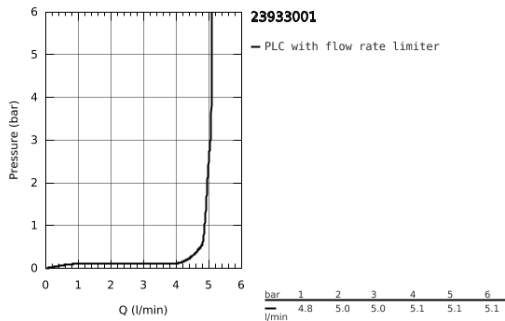

23 933 001 **EUROSMART COSMOPOLITAN SINGLE-LEVER BASIN MIXER 1/2"**
L-SIZE

PRODUCT DESCRIPTION

- Colour: Chrome
- monobloc installation
- metal lever
- covered lever fixing
- GROHE SilkMove 35 mm ceramic cartridge
- adjustable flow rate limiter
- GROHE Long-Life Shine durable sparkling sheen
- Lead and Nickel Free Inner Water Ways
- GROHE FastFixation installation system
- mousseur
- swivel tubular spout with stop limiter
- smooth body with push-open pop-up waste set 1 1/4"
- flexible connection hoses
- optional temperature limiter (46 375 000)

23 933 001 **EUROSMART COSMOPOLITAN SINGLE-LEVER BASIN MIXER 1/2"**
L-SIZE

SPARE PARTS, February 2019 – now

- 1: Lever (Spare part-nr. 46683000)
- 2: Cartridge (Spare part-nr. 46374000)
- 3: Flow restrictor (Spare part-nr. 48418000)
- 4: Shank mounting kit (Spare part-nr. 46671000)
- 5: Waste set with push-open plug (Spare part-nr. 65807000)
- 6: Socket Spanner (Spare part-nr. 19332000)*
- 7: Mounting wrench (Spare part-nr. 19017000)*