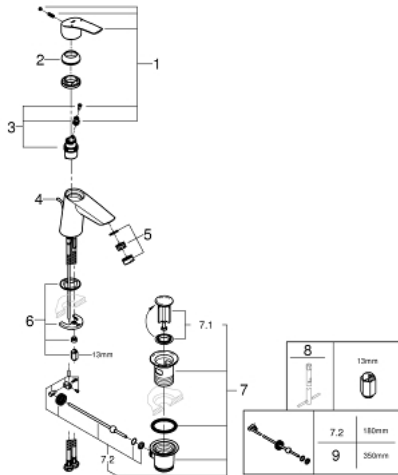

23 965 003 **EUROSMART BASIN MIXER 1/2"**  
**S-SIZE**

**PRODUCT DESCRIPTION**

- Colour: Chrome
- angled version
- metal lever
- 28 mm ceramic cartridge with GROHE SilkMove
- with temperature limiter
- adjustable flow rate limiter
- monobloc installation
- GROHE Long-Life Shine durable sparkling sheen
- GROHE Water Saving mousseur 5.7 l/min
- Lead and Nickel Free Inner Water Ways
- GROHE FastFixation installation system
- pop-up waste set 1 1/4"
- flexible connection hoses
- professional edition

23 965 003 **EUROSMART BASIN MIXER 1/2"**  
**S-SIZE**

**SPARE PARTS**, July 2019 – now

- 1: lever (Spare part-nr. 48548000)
  - 2: Shield for cross handle (Spare part-nr. 46116000)
  - 3: Cartridge (Spare part-nr. 48518000)
  - 4: lift rod US (Spare part-nr. 65936000)
  - 5: Flow restrictor (Spare part-nr. 48159000)
  - 6: Shank mounting kit (Spare part-nr. 46645000)
  - 7: Pop-up waste set 1 1/4" (Spare part-nr. 28910000)
  - 7.1: Chrome bath plug (Spare part-nr. 07182000)
  - 7.2: Eccentric rod (Spare part-nr. 07052000)
  - 8: Mounting wrench (Spare part-nr. 19017000)\*
  - 9: Eccentric rod (Spare part-nr. 07341000)\*
- \* Optional accessories