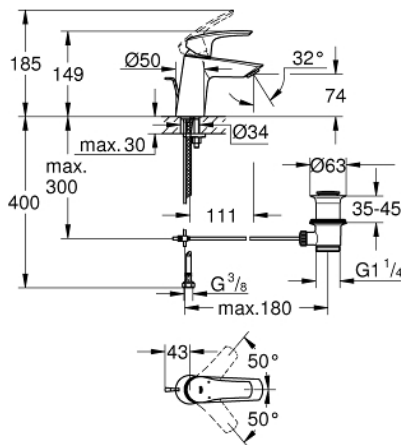

23 965 003 **EUROSMART BASIN MIXER 1/2"**  
**S-SIZE**

**PRODUCT DESCRIPTION**

- Colour: Chrome
- angled version
- metal lever
- 28 mm ceramic cartridge with GROHE SilkMove
- with temperature limiter
- adjustable flow rate limiter
- monobloc installation
- GROHE Long-Life Shine durable sparkling sheen
- GROHE Water Saving mousseur 5.7 l/min
- Lead and Nickel Free Inner Water Ways
- GROHE FastFixation installation system
- pop-up waste set 1 1/4"
- flexible connection hoses
- professional edition

23 965 003 **EUROSMART BASIN MIXER 1/2"**  
**S-SIZE**

**SPARE PARTS**, July 2019 – now

- 1: lever (Spare part-nr. 48548000)
  - 2: Shield for cross handle (Spare part-nr. 46116000)
  - 3: Cartridge (Spare part-nr. 48518000)
  - 4: lift rod US (Spare part-nr. 65936000)
  - 5: Flow restrictor (Spare part-nr. 48159000)
  - 6: Shank mounting kit (Spare part-nr. 46645000)
  - 7: Pop-up waste set 1 1/4" (Spare part-nr. 28910000)
  - 7.1: Chrome bath plug (Spare part-nr. 07182000)
  - 7.2: Eccentric rod (Spare part-nr. 07052000)
  - 8: Mounting wrench (Spare part-nr. 19017000)\*
  - 9: Eccentric rod (Spare part-nr. 07341000)\*
- \* Optional accessories