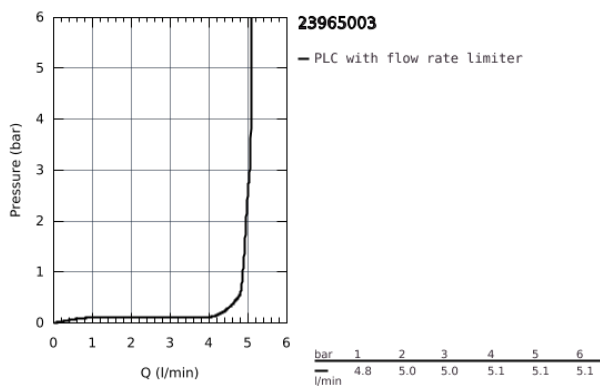

23 965 003 **EUROSMART BASIN MIXER 1/2"**  
**S-SIZE**

**PRODUCT DESCRIPTION**

- Colour: Chrome
- angled version
- metal lever
- 28 mm ceramic cartridge with GROHE SilkMove
- with temperature limiter
- adjustable flow rate limiter
- monobloc installation
- GROHE Long-Life Shine durable sparkling sheen
- GROHE Water Saving mousseur 5.7 l/min
- Lead and Nickel Free Inner Water Ways
- GROHE FastFixation installation system
- pop-up waste set 1 1/4"
- flexible connection hoses
- professional edition

23 965 003 **EUROSMART BASIN MIXER 1/2"**  
**S-SIZE**

**SPARE PARTS**, July 2019 – now

- 1: lever (Spare part-nr. 48548000)
  - 2: Shield for cross handle (Spare part-nr. 46116000)
  - 3: Cartridge (Spare part-nr. 48518000)
  - 4: lift rod US (Spare part-nr. 65936000)
  - 5: Flow restrictor (Spare part-nr. 48159000)
  - 6: Shank mounting kit (Spare part-nr. 46645000)
  - 7: Pop-up waste set 1 1/4" (Spare part-nr. 28910000)
  - 7.1: Chrome bath plug (Spare part-nr. 07182000)
  - 7.2: Eccentric rod (Spare part-nr. 07052000)
  - 8: Mounting wrench (Spare part-nr. 19017000)\*
  - 9: Eccentric rod (Spare part-nr. 07341000)\*
- \* Optional accessories