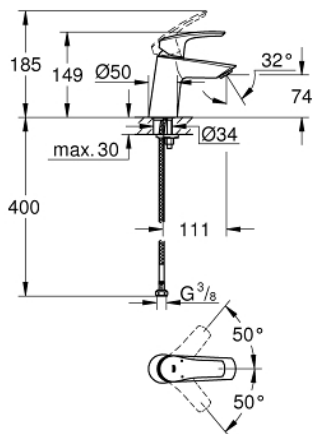

23 967 003 **EUROSMART BASIN MIXER 1/2"**
S-SIZE

PRODUCT DESCRIPTION

- Colour: Chrome
- angled version
- monobloc installation
- metal lever
- 28 mm ceramic cartridge with GROHE SilkMove
- adjustable flow rate limiter
- with temperature limiter
- GROHE Long-Life Shine durable sparkling sheen
- GROHE Water Saving mousseur 5.7 l/min
- Lead and Nickel Free Inner Water Ways
- GROHE FastFixation installation system

- flexible connection hoses
- smooth body
- professional edition

23 967 003 **EUROSMART BASIN MIXER 1/2"**
S-SIZE

SPARE PARTS, July 2019 – now

- 1: lever (Spare part-nr. 48548000)
- 2: Shield for cross handle (Spare part-nr. 46116000)
- 3: Cartridge (Spare part-nr. 48518000)
- 4: Flow restrictor (Spare part-nr. 48159000)
- 5: Shank mounting kit (Spare part-nr. 46645000)
- 6: Waste set with push-open plug (Spare part-nr. 65807000)*
- 7: Mounting wrench (Spare part-nr. 19017000)*