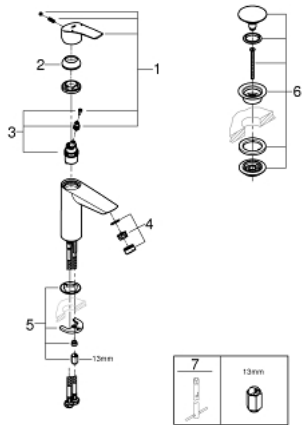

23 967 003 **EUROSMART BASIN MIXER 1/2"**
S-SIZE

PRODUCT DESCRIPTION

- Colour: Chrome
- angled version
- monobloc installation
- metal lever
- 28 mm ceramic cartridge with GROHE SilkMove
- adjustable flow rate limiter
- with temperature limiter
- GROHE Long-Life Shine durable sparkling sheen
- GROHE Water Saving mousseur 5.7 l/min
- Lead and Nickel Free Inner Water Ways
- GROHE FastFixation installation system

- flexible connection hoses
- smooth body
- professional edition

23 967 003 **EUROSMART BASIN MIXER 1/2"**
S-SIZE

SPARE PARTS, July 2019 – now

- 1: lever (Spare part-nr. 48548000)
- 2: Shield for cross handle (Spare part-nr. 46116000)
- 3: Cartridge (Spare part-nr. 48518000)
- 4: Flow restrictor (Spare part-nr. 48159000)
- 5: Shank mounting kit (Spare part-nr. 46645000)
- 6: Waste set with push-open plug (Spare part-nr. 65807000)*
- 7: Mounting wrench (Spare part-nr. 19017000)*