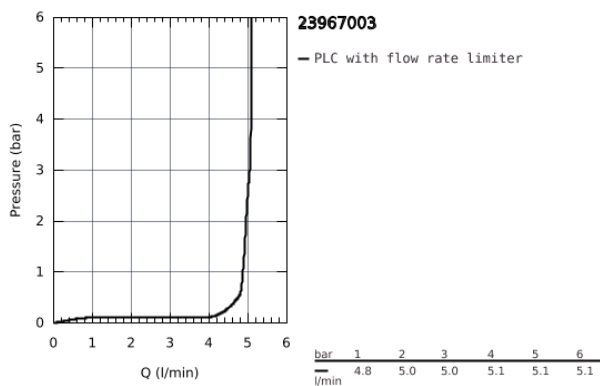

23 967 003 **EUROSMART BASIN MIXER 1/2"**
S-SIZE

PRODUCT DESCRIPTION

- Colour: Chrome
- angled version
- monobloc installation
- metal lever
- 28 mm ceramic cartridge with GROHE SilkMove
- adjustable flow rate limiter
- with temperature limiter
- GROHE Long-Life Shine durable sparkling sheen
- GROHE Water Saving mousseur 5.7 l/min
- Lead and Nickel Free Inner Water Ways
- GROHE FastFixation installation system

- flexible connection hoses
- smooth body
- professional edition

23 967 003 **EUROSMART BASIN MIXER 1/2"**
S-SIZE

SPARE PARTS, July 2019 – now

- 1: lever (Spare part-nr. 48548000)
- 2: Shield for cross handle (Spare part-nr. 46116000)
- 3: Cartridge (Spare part-nr. 48518000)
- 4: Flow restrictor (Spare part-nr. 48159000)
- 5: Shank mounting kit (Spare part-nr. 46645000)
- 6: Waste set with push-open plug (Spare part-nr. 65807000)*
- 7: Mounting wrench (Spare part-nr. 19017000)*