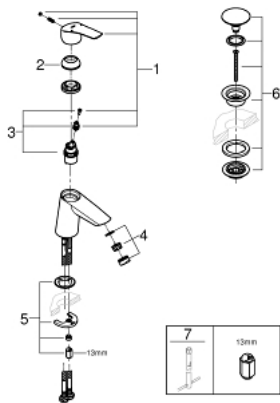

23 968 003 **EUROSMART BASIN MIXER 1/2"**
S-SIZE

PRODUCT DESCRIPTION

- Colour: Chrome
- angled version
- monobloc installation
- metal lever
- 28 mm ceramic cartridge with GROHE SilkMove
- adjustable flow rate limiter
- with temperature limiter
- GROHE Long-Life Shine durable sparkling sheen
- GROHE Water Saving mousseur 5.7 l/min
- Lead and Nickel Free Inner Water Ways
- GROHE FastFixation installation system
- flexible connection hoses
- smooth body with push-open pop-up waste set 1 1/4"
- professional edition

23 968 003 **EUROSMART BASIN MIXER 1/2"**
S-SIZE

SPARE PARTS, July 2019 – now

- 1: lever (Spare part-nr. 48548000)
- 2: Shield for cross handle (Spare part-nr. 46116000)
- 3: Cartridge (Spare part-nr. 48518000)
- 4: Flow restrictor (Spare part-nr. 48159000)
- 5: Shank mounting kit (Spare part-nr. 46645000)
- 6: Waste set with push-open plug (Spare part-nr. 65807000)
- 7: Mounting wrench (Spare part-nr. 19017000)*