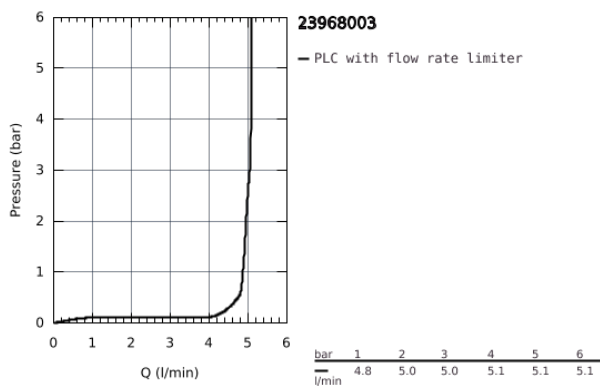

23 968 003 **EUROSMART BASIN MIXER 1/2"**
S-SIZE

PRODUCT DESCRIPTION

- Colour: Chrome
- angled version
- monobloc installation
- metal lever
- 28 mm ceramic cartridge with GROHE SilkMove
- adjustable flow rate limiter
- with temperature limiter
- GROHE Long-Life Shine durable sparkling sheen
- GROHE Water Saving mousseur 5.7 l/min
- Lead and Nickel Free Inner Water Ways
- GROHE FastFixation installation system
- flexible connection hoses
- smooth body with push-open pop-up waste set 1 1/4"
- professional edition

23 968 003 **EUROSMART BASIN MIXER 1/2"**
S-SIZE

SPARE PARTS, July 2019 – now

- 1: lever (Spare part-nr. 48548000)
- 2: Shield for cross handle (Spare part-nr. 46116000)
- 3: Cartridge (Spare part-nr. 48518000)
- 4: Flow restrictor (Spare part-nr. 48159000)
- 5: Shank mounting kit (Spare part-nr. 46645000)
- 6: Waste set with push-open plug (Spare part-nr. 65807000)
- 7: Mounting wrench (Spare part-nr. 19017000)*