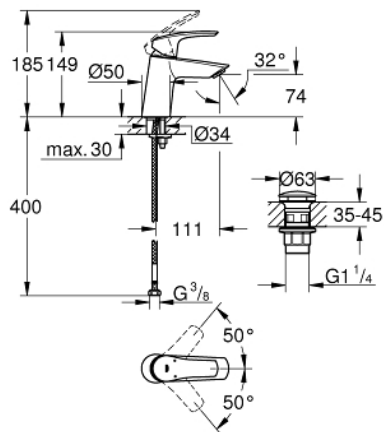

23 968 003 **EUROSMART BASIN MIXER 1/2"**
S-SIZE

PRODUCT DESCRIPTION

- Colour: Chrome
- angled version
- monobloc installation
- metal lever
- 28 mm ceramic cartridge with GROHE SilkMove
- adjustable flow rate limiter
- with temperature limiter
- GROHE Long-Life Shine durable sparkling sheen
- GROHE Water Saving mousseur 5.7 l/min
- Lead and Nickel Free Inner Water Ways
- GROHE FastFixation installation system
- flexible connection hoses
- smooth body with push-open pop-up waste set 1 1/4"
- professional edition

23 968 003 **EUROSMART BASIN MIXER 1/2"**
S-SIZE

SPARE PARTS, July 2019 – now

- 1: lever (Spare part-nr. 48548000)
- 2: Shield for cross handle (Spare part-nr. 46116000)
- 3: Cartridge (Spare part-nr. 48518000)
- 4: Flow restrictor (Spare part-nr. 48159000)
- 5: Shank mounting kit (Spare part-nr. 46645000)
- 6: Waste set with push-open plug (Spare part-nr. 65807000)
- 7: Mounting wrench (Spare part-nr. 19017000)*