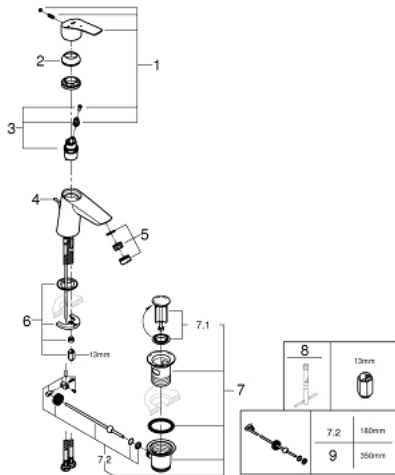

23 969 003 **EUROSMART BASIN MIXER 1/2"**
S-SIZE

PRODUCT DESCRIPTION

- Colour: Chrome
- angled version
- monobloc installation
- metal lever
- GROHE SilkMove Energy Saving 28 mm ceramic cartridge with energy saving function via cold start
- adjustable flow rate limiter
- with temperature limiter
- GROHE Long-Life Shine durable sparkling sheen
- GROHE Water Saving mousseur 5.7 l/min
- Lead and Nickel Free Inner Water Ways
- pop-up waste set 1 1/4"
- flexible connection hoses
- professional edition

23 969 003 **EUROSMART BASIN MIXER 1/2"**
S-SIZE

SPARE PARTS, July 2019 – now

- 1: lever (Spare part-nr. 48551000)
 - 2: Shield for cross handle (Spare part-nr. 46116000)
 - 3: Cartridge (Spare part-nr. 48518000)
 - 4: lift rod US (Spare part-nr. 65936000)
 - 5: Flow restrictor (Spare part-nr. 48159000)
 - 6: Shank mounting kit (Spare part-nr. 46645000)
 - 7: Pop-up waste set 1 1/4" (Spare part-nr. 28910000)
 - 7.1: Chrome bath plug (Spare part-nr. 07182000)
 - 7.2: Eccentric rod (Spare part-nr. 07052000)
 - 8: Mounting wrench (Spare part-nr. 19017000)*
 - 9: Eccentric rod (Spare part-nr. 07341000)*
- * Optional accessories