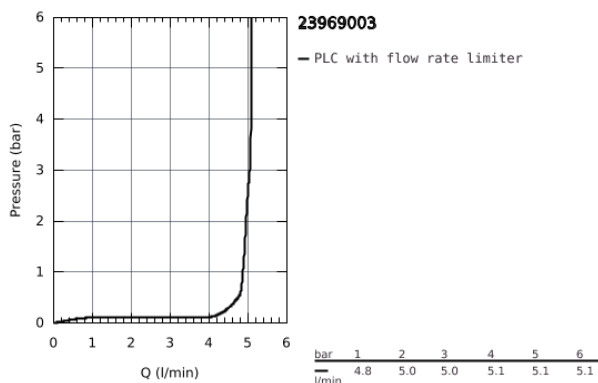

23 969 003 **EUROSMART BASIN MIXER 1/2"**
S-SIZE

PRODUCT DESCRIPTION

- Colour: Chrome
- angled version
- monobloc installation
- metal lever
- GROHE SilkMove Energy Saving 28 mm ceramic cartridge with energy saving function via cold start
- adjustable flow rate limiter
- with temperature limiter
- GROHE Long-Life Shine durable sparkling sheen
- GROHE Water Saving mousseur 5.7 l/min
- Lead and Nickel Free Inner Water Ways
- pop-up waste set 1 1/4"
- flexible connection hoses
- professional edition

23 969 003 **EUROSMART BASIN MIXER 1/2"**
S-SIZE

SPARE PARTS, July 2019 – now

- 1: lever (Spare part-nr. 48551000)
 - 2: Shield for cross handle (Spare part-nr. 46116000)
 - 3: Cartridge (Spare part-nr. 48518000)
 - 4: lift rod US (Spare part-nr. 65936000)
 - 5: Flow restrictor (Spare part-nr. 48159000)
 - 6: Shank mounting kit (Spare part-nr. 46645000)
 - 7: Pop-up waste set 1 1/4" (Spare part-nr. 28910000)
 - 7.1: Chrome bath plug (Spare part-nr. 07182000)
 - 7.2: Eccentric rod (Spare part-nr. 07052000)
 - 8: Mounting wrench (Spare part-nr. 19017000)*
 - 9: Eccentric rod (Spare part-nr. 07341000)*
- * Optional accessories