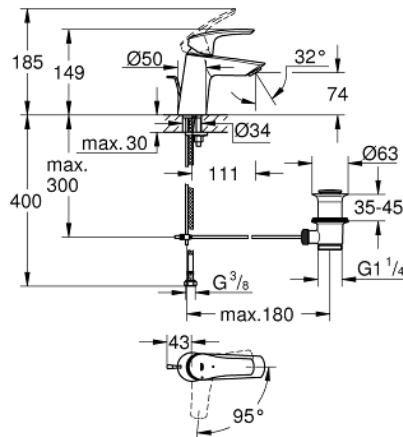

23 969 003 **EUROSMART BASIN MIXER 1/2"**
S-SIZE

PRODUCT DESCRIPTION

- Colour: Chrome
- angled version
- monobloc installation
- metal lever
- GROHE SilkMove Energy Saving 28 mm ceramic cartridge with energy saving function via cold start
- adjustable flow rate limiter
- with temperature limiter
- GROHE Long-Life Shine durable sparkling sheen
- GROHE Water Saving mousseur 5.7 l/min
- Lead and Nickel Free Inner Water Ways
- pop-up waste set 1 1/4"
- flexible connection hoses
- professional edition

23 969 003 **EUROSMART BASIN MIXER 1/2"**
S-SIZE

SPARE PARTS, July 2019 – now

- 1: lever (Spare part-nr. 48551000)
 - 2: Shield for cross handle (Spare part-nr. 46116000)
 - 3: Cartridge (Spare part-nr. 48518000)
 - 4: lift rod US (Spare part-nr. 65936000)
 - 5: Flow restrictor (Spare part-nr. 48159000)
 - 6: Shank mounting kit (Spare part-nr. 46645000)
 - 7: Pop-up waste set 1 1/4" (Spare part-nr. 28910000)
 - 7.1: Chrome bath plug (Spare part-nr. 07182000)
 - 7.2: Eccentric rod (Spare part-nr. 07052000)
 - 8: Mounting wrench (Spare part-nr. 19017000)*
 - 9: Eccentric rod (Spare part-nr. 07341000)*
- * Optional accessories