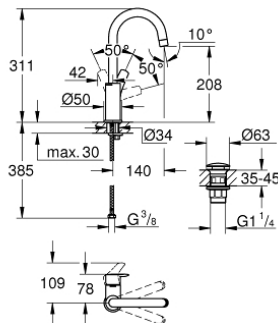

23 970 003 **EUROSMART SINGLE-LEVER BASIN MIXER 1/2"**
L-SIZE

PRODUCT DESCRIPTION

- Colour: Chrome
- monobloc installation
- metal lever
- 28 mm ceramic cartridge with GROHE SilkMove
- with temperature limiter
- GROHE Long-Life Shine durable sparkling sheen
- GROHE Water Saving mousseur 5.7 l/min
- GROHE FastFixation installation system
- swivel tubular spout
- smooth body with push-open pop-up waste set 1 1/4"
- flexible connection hoses
- professional edition

23 970 003 **EUROSMART SINGLE-LEVER BASIN MIXER 1/2"**
L-SIZE

SPARE PARTS, July 2019 – now

- 1: lever (Spare part-nr. 48531000)
- 2: Cartridge (Spare part-nr. 46580000)
- 3: Shield for cross handle (Spare part-nr. 46581000)
- 4: retaining ring (Spare part-nr. 46715000)
- 5: Biflo spout (Spare part-nr. 13427000)
- 5.1: Safety ring (Spare part-nr. 4825700M)
- 5.2: Flow restrictor (Spare part-nr. 13935000)
- 6: Shank mounting kit (Spare part-nr. 46671000)
- 7: Waste set with push-open plug (Spare part-nr. 65807000)
- 8: Mounting wrench (Spare part-nr. 19017000)*