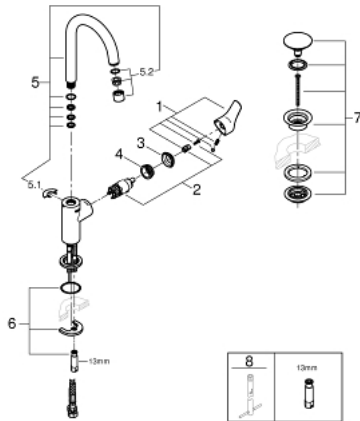

23 970 003 **EUROSMART SINGLE-LEVER BASIN MIXER 1/2"**
L-SIZE

PRODUCT DESCRIPTION

- Colour: Chrome
- monobloc installation
- metal lever
- 28 mm ceramic cartridge with GROHE SilkMove
- with temperature limiter
- GROHE Long-Life Shine durable sparkling sheen
- GROHE Water Saving mousseur 5.7 l/min
- GROHE FastFixation installation system
- swivel tubular spout
- smooth body with push-open pop-up waste set 1 1/4"
- flexible connection hoses
- professional edition

23 970 003 **EUROSMART SINGLE-LEVER BASIN MIXER 1/2"**
L-SIZE

SPARE PARTS, July 2019 – now

- 1: lever (Spare part-nr. 48531000)
- 2: Cartridge (Spare part-nr. 46580000)
- 3: Shield for cross handle (Spare part-nr. 46581000)
- 4: retaining ring (Spare part-nr. 46715000)
- 5: Biflo spout (Spare part-nr. 13427000)
- 5.1: Safety ring (Spare part-nr. 4825700M)
- 5.2: Flow restrictor (Spare part-nr. 13935000)
- 6: Shank mounting kit (Spare part-nr. 46671000)
- 7: Waste set with push-open plug (Spare part-nr. 65807000)
- 8: Mounting wrench (Spare part-nr. 19017000)*