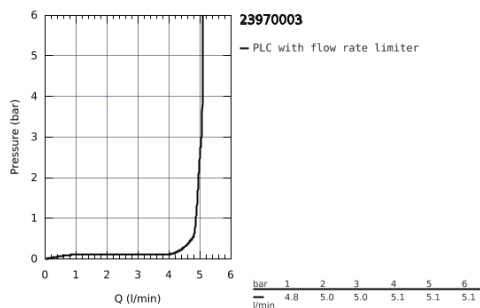

23 970 003 **EUROSMART SINGLE-LEVER BASIN MIXER 1/2"**
L-SIZE

PRODUCT DESCRIPTION

- Colour: Chrome
- monobloc installation
- metal lever
- 28 mm ceramic cartridge with GROHE SilkMove
- with temperature limiter
- GROHE Long-Life Shine durable sparkling sheen
- GROHE Water Saving mousseur 5.7 l/min
- GROHE FastFixation installation system
- swivel tubular spout
- smooth body with push-open pop-up waste set 1 1/4"
- flexible connection hoses
- professional edition

23 970 003 **EUROSMART SINGLE-LEVER BASIN MIXER 1/2"**
L-SIZE

SPARE PARTS, July 2019 – now

- 1: lever (Spare part-nr. 48531000)
- 2: Cartridge (Spare part-nr. 46580000)
- 3: Shield for cross handle (Spare part-nr. 46581000)
- 4: retaining ring (Spare part-nr. 46715000)
- 5: Biflo spout (Spare part-nr. 13427000)
- 5.1: Safety ring (Spare part-nr. 4825700M)
- 5.2: Flow restrictor (Spare part-nr. 13935000)
- 6: Shank mounting kit (Spare part-nr. 46671000)
- 7: Waste set with push-open plug (Spare part-nr. 65807000)
- 8: Mounting wrench (Spare part-nr. 19017000)*