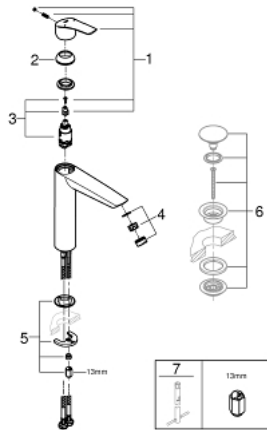

23 971 003 **EUROSMART BASIN MIXER 1/2"**  
**XL-SIZE**

**PRODUCT DESCRIPTION**

- Colour: Chrome
  - for free-standing basins
  - monobloc installation
  - metal lever
  - 28 mm ceramic cartridge with GROHE SilkMove
  - adjustable flow rate limiter
  - with temperature limiter
  - GROHE Long-Life Shine durable sparkling sheen
  - GROHE Water Saving mousseur 5.7 l/min
  - GROHE AquaGuide adjustable mousseur
  - GROHE FastFixation installation system
  - smooth body
- 
- flexible connection hoses
- 
- professional edition

23 971 003 **EUROSMART BASIN MIXER 1/2"**  
**XL-SIZE**

**SPARE PARTS**, July 2019 – now

- 1: lever (Spare part-nr. 48548000)
- 2: Shield for cross handle (Spare part-nr. 46116000)
- 3: Cartridge (Spare part-nr. 46580000)
- 4: Flow straightener (Spare part-nr. 46837000)
- 5: Shank mounting kit (Spare part-nr. 46645000)
- 6: Waste set with push-open plug (Spare part-nr. 65807000)\*
- 7: Mounting wrench (Spare part-nr. 19017000)\*