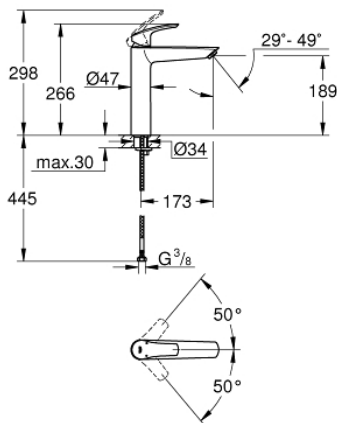

23 971 003 **EUROSMART BASIN MIXER 1/2"**  
**XL-SIZE**

**PRODUCT DESCRIPTION**

- Colour: Chrome
  - for free-standing basins
  - monobloc installation
  - metal lever
  - 28 mm ceramic cartridge with GROHE SilkMove
  - adjustable flow rate limiter
  - with temperature limiter
  - GROHE Long-Life Shine durable sparkling sheen
  - GROHE Water Saving mousseur 5.7 l/min
  - GROHE AquaGuide adjustable mousseur
  - GROHE FastFixation installation system
  - smooth body
- 
- flexible connection hoses
- 
- professional edition

23 971 003 **EUROSMART BASIN MIXER 1/2"**  
**XL-SIZE**

**SPARE PARTS**, July 2019 – now

- 1: lever (Spare part-nr. 48548000)
- 2: Shield for cross handle (Spare part-nr. 46116000)
- 3: Cartridge (Spare part-nr. 46580000)
- 4: Flow straightener (Spare part-nr. 46837000)
- 5: Shank mounting kit (Spare part-nr. 46645000)
- 6: Waste set with push-open plug (Spare part-nr. 65807000)\*
- 7: Mounting wrench (Spare part-nr. 19017000)\*