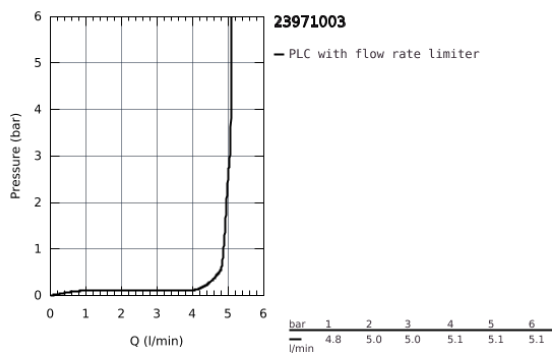

23 971 003 **EUROSMART BASIN MIXER 1/2"**  
**XL-SIZE**

**PRODUCT DESCRIPTION**

- Colour: Chrome
  - for free-standing basins
  - monobloc installation
  - metal lever
  - 28 mm ceramic cartridge with GROHE SilkMove
  - adjustable flow rate limiter
  - with temperature limiter
  - GROHE Long-Life Shine durable sparkling sheen
  - GROHE Water Saving mousseur 5.7 l/min
  - GROHE AquaGuide adjustable mousseur
  - GROHE FastFixation installation system
  - smooth body
- 
- flexible connection hoses
- 
- professional edition

23 971 003 **EUROSMART BASIN MIXER 1/2"**  
**XL-SIZE**

**SPARE PARTS**, July 2019 – now

- 1: lever (Spare part-nr. 48548000)
- 2: Shield for cross handle (Spare part-nr. 46116000)
- 3: Cartridge (Spare part-nr. 46580000)
- 4: Flow straightener (Spare part-nr. 46837000)
- 5: Shank mounting kit (Spare part-nr. 46645000)
- 6: Waste set with push-open plug (Spare part-nr. 65807000)\*
- 7: Mounting wrench (Spare part-nr. 19017000)\*