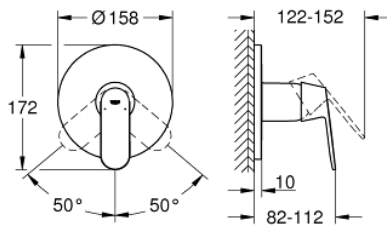

### PRODUCT DESCRIPTION

- Colour: Chrome
- set for final installation for
- GROHE Rapido SmartBox 35 600/35 604
- GROHE SilkMove 46 mm ceramic cartridge
- GROHE Long-Life Shine durable sparkling sheen
- wall escutcheon with GROHE FastFixation(covered escutcheon- and shaft sealing, covered fixing)
- metal escutcheon, retroactively 6° adjustable
- metal lever
- flow performance: outlet B or C = 30 l/min
- without roughing-in-set