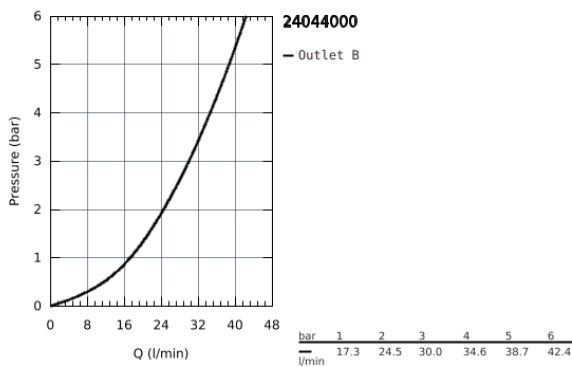

## 24 044 000 EUROSMART COSMOPOLITAN SINGLE-LEVER SHOWER MIXER TRIM

### PRODUCT DESCRIPTION

- Colour: Chrome
- set for final installation for
- GROHE Rapido SmartBox 35 600/35 604
- GROHE SilkMove 46 mm ceramic cartridge
- GROHE Long-Life Shine durable sparkling sheen
- wall escutcheon with GROHE FastFixation(covered escutcheon- and shaft sealing, covered fixing)
- metal escutcheon, retroactively 6° adjustable
- metal lever
- flow performance: outlet B or C = 30 l/min
- without roughing-in-set