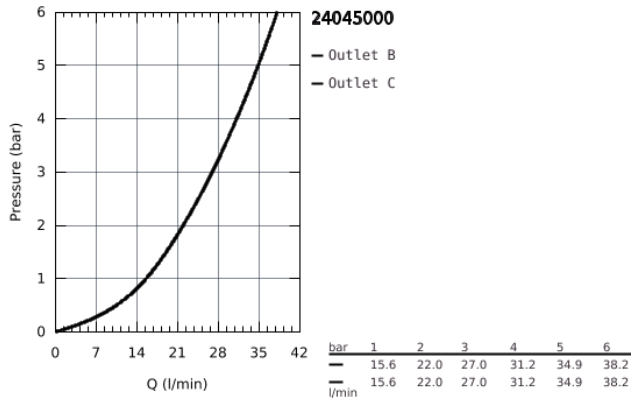

24 045 000 EUROSMART COSMOPOLITAN SINGLE-LEVER MIXER WITH 2-WAY DIVERTER

PRODUCT DESCRIPTION

- Colour: Chrome
- set for final installation for
- GROHE Rapido SmartBox 35 600/35 604
- GROHE SilkMove 46 mm ceramic cartridge
- GROHE Long-Life Shine durable sparkling sheen
- wall escutcheon with GROHE FastFixation(covered escutcheon- and shaft sealing, covered fixing)
- metal escutcheon, retroactively 6° adjustable
- metal lever
- automatic 2-way diverter
- flow performance: outlet B = 27 l/min, outlet C = 27 l/min
- without roughing-in-set

24 045 000 **EUROSMART COSMOPOLITAN SINGLE-LEVER MIXER WITH 2-WAY DIVERTER**

24 045 000 EUROSMART COSMOPOLITAN SINGLE-LEVER MIXER WITH 2-WAY DIVERTER

SPARE PARTS, July 2017 – now

- 1: Lever (Spare part-nr. 46682000)
 - 2: Escutcheon (Spare part-nr. 48429000)
 - 3: Mounting plate (Spare part-nr. 48440000)
 - 4: Shield for cross handle (Spare part-nr. 02693000)
 - 5: Diverter (Spare part-nr. 48442000)
 - 6: Cartridge (Spare part-nr. 46048000)
 - 7: Non-return valve (Spare part-nr. 49085000)
 - 8: Sealing washer (Spare part-nr. 48360000)
 - 9: Temperature limiter (Spare part-nr. 46308000)*
 - 10: Backflow protection combination (DIN-EN1717) (Spare part-nr. 14055000)*
 - 11: Universal extension set single-lever mixers, 25 mm (Spare part-nr. 14056000)*
 - 12: Diverter (Spare part-nr. 48444000)*
 - 13: Universal extension set single-lever mixers, 50 mm (Spare part-nr. 14057000)*
 - 14: Diverter (Spare part-nr. 48445000)*
- * Optional accessories