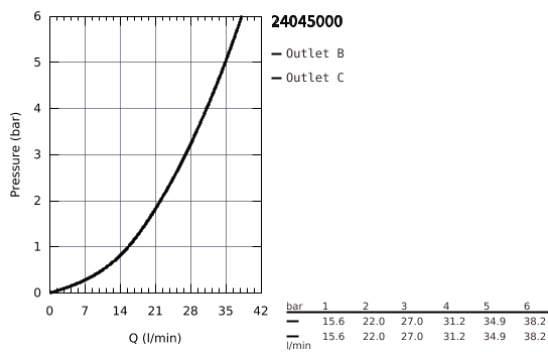

24 045 000 EUROSMART COSMOPOLITAN SINGLE-LEVER MIXER WITH 2-WAY DIVERTER

PRODUCT DESCRIPTION

- Colour: Chrome
- set for final installation for
- GROHE Rapido SmartBox 35 600/35 604
- GROHE SilkMove 46 mm ceramic cartridge
- GROHE Long-Life Shine durable sparkling sheen
- wall escutcheon with GROHE FastFixation(covered escutcheon- and shaft sealing, covered fixing)
- metal escutcheon, retroactively 6° adjustable
- metal lever
- automatic 2-way diverter
- flow performance: outlet B = 27 l/min, outlet C = 27 l/min
- without roughing-in-set

24 045 000 **EUROSMART COSMOPOLITAN SINGLE-LEVER MIXER WITH 2-WAY DIVERTER**

24 045 000 EUROSMART COSMOPOLITAN SINGLE-LEVER MIXER WITH 2-WAY DIVERTER

SPARE PARTS, July 2017 – now

- 1: Lever (Spare part-nr. 46682000)
 - 2: Escutcheon (Spare part-nr. 48429000)
 - 3: Mounting plate (Spare part-nr. 48440000)
 - 4: Shield for cross handle (Spare part-nr. 02693000)
 - 5: Diverter (Spare part-nr. 48442000)
 - 6: Cartridge (Spare part-nr. 46048000)
 - 7: Non-return valve (Spare part-nr. 49085000)
 - 8: Sealing washer (Spare part-nr. 48360000)
 - 9: Temperature limiter (Spare part-nr. 46308000)*
 - 10: Backflow protection combination (DIN-EN1717) (Spare part-nr. 14055000)*
 - 11: Universal extension set single-lever mixers, 25 mm (Spare part-nr. 14056000)*
 - 12: Diverter (Spare part-nr. 48444000)*
 - 13: Universal extension set single-lever mixers, 50 mm (Spare part-nr. 14057000)*
 - 14: Diverter (Spare part-nr. 48445000)*
- * Optional accessories