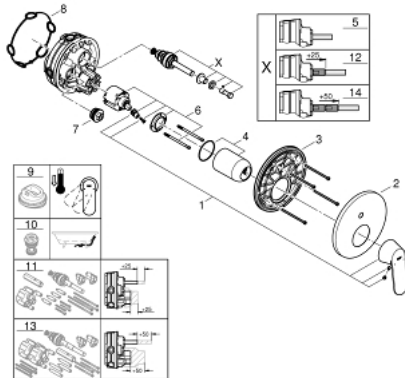

24 045 000 EUROSMART COSMOPOLITAN SINGLE-LEVER MIXER WITH 2-WAY DIVERTER

PRODUCT DESCRIPTION

- Colour: Chrome
- set for final installation for
- GROHE Rapido SmartBox 35 600/35 604
- GROHE SilkMove 46 mm ceramic cartridge
- GROHE Long-Life Shine durable sparkling sheen
- wall escutcheon with GROHE FastFixation(covered escutcheon- and shaft sealing, covered fixing)
- metal escutcheon, retroactively 6° adjustable
- metal lever
- automatic 2-way diverter
- flow performance: outlet B = 27 l/min, outlet C = 27 l/min
- without roughing-in-set

24 045 000 **EUROSMART COSMOPOLITAN SINGLE-LEVER MIXER WITH 2-WAY DIVERTER**

24 045 000 EUROSMART COSMOPOLITAN SINGLE-LEVER MIXER WITH 2-WAY DIVERTER

SPARE PARTS, July 2017 – now

- 1: Lever (Spare part-nr. 46682000)
 - 2: Escutcheon (Spare part-nr. 48429000)
 - 3: Mounting plate (Spare part-nr. 48440000)
 - 4: Shield for cross handle (Spare part-nr. 02693000)
 - 5: Diverter (Spare part-nr. 48442000)
 - 6: Cartridge (Spare part-nr. 46048000)
 - 7: Non-return valve (Spare part-nr. 49085000)
 - 8: Sealing washer (Spare part-nr. 48360000)
 - 9: Temperature limiter (Spare part-nr. 46308000)*
 - 10: Backflow protection combination (DIN-EN1717) (Spare part-nr. 14055000)*
 - 11: Universal extension set single-lever mixers, 25 mm (Spare part-nr. 14056000)*
 - 12: Diverter (Spare part-nr. 48444000)*
 - 13: Universal extension set single-lever mixers, 50 mm (Spare part-nr. 14057000)*
 - 14: Diverter (Spare part-nr. 48445000)*
- * Optional accessories