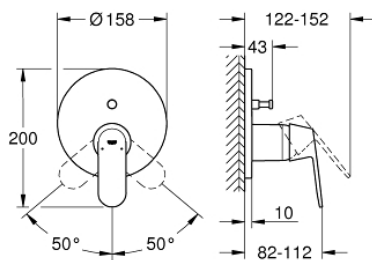

24 045 000 EUROSMART COSMOPOLITAN SINGLE-LEVER MIXER WITH 2-WAY DIVERTER

PRODUCT DESCRIPTION

- Colour: Chrome
- set for final installation for
- GROHE Rapido SmartBox 35 600/35 604
- GROHE SilkMove 46 mm ceramic cartridge
- GROHE Long-Life Shine durable sparkling sheen
- wall escutcheon with GROHE FastFixation(covered escutcheon- and shaft sealing, covered fixing)
- metal escutcheon, retroactively 6° adjustable
- metal lever
- automatic 2-way diverter
- flow performance: outlet B = 27 l/min, outlet C = 27 l/min
- without roughing-in-set

24 045 000 **EUROSMART COSMOPOLITAN SINGLE-LEVER MIXER WITH 2-WAY DIVERTER**

24 045 000 EUROSMART COSMOPOLITAN SINGLE-LEVER MIXER WITH 2-WAY DIVERTER

SPARE PARTS, July 2017 – now

- 1: Lever (Spare part-nr. 46682000)
 - 2: Escutcheon (Spare part-nr. 48429000)
 - 3: Mounting plate (Spare part-nr. 48440000)
 - 4: Shield for cross handle (Spare part-nr. 02693000)
 - 5: Diverter (Spare part-nr. 48442000)
 - 6: Cartridge (Spare part-nr. 46048000)
 - 7: Non-return valve (Spare part-nr. 49085000)
 - 8: Sealing washer (Spare part-nr. 48360000)
 - 9: Temperature limiter (Spare part-nr. 46308000)*
 - 10: Backflow protection combination (DIN-EN1717) (Spare part-nr. 14055000)*
 - 11: Universal extension set single-lever mixers, 25 mm (Spare part-nr. 14056000)*
 - 12: Diverter (Spare part-nr. 48444000)*
 - 13: Universal extension set single-lever mixers, 50 mm (Spare part-nr. 14057000)*
 - 14: Diverter (Spare part-nr. 48445000)*
- * Optional accessories