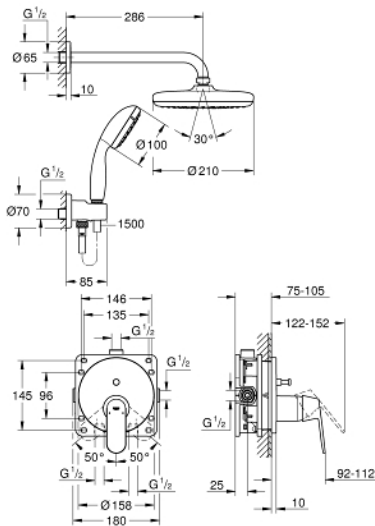

25 219 001 EUROSMART COSMOPOLITAN PERFECT SHOWER SET WITH TEMPESTA 210

PRODUCT DESCRIPTION

- Colour: Chrome
- Consisting of:
 - Eurosmart Cosmopolitan set for final installation with automatic diverter bath / shower (24 045)
 - GROHE Rapido SmartBox universal rough-in box, 1/2" (35 600)
 - head shower Tempesta 210 9.5 l/min (26 410)
 - Shower arm Rainshower 286 mm (28 576 000)
 - hand shower Tempesta 100 II 9.5 l/min (27 597)
 - Shower outlet elbow (28 628 000)
 - Rotaflex shower hose 1500 mm 1/2" x 1/2" (28 409)

25 219 001 **EUROSMART COSMOPOLITAN PERFECT SHOWER SET WITH TEMPESTA 210**