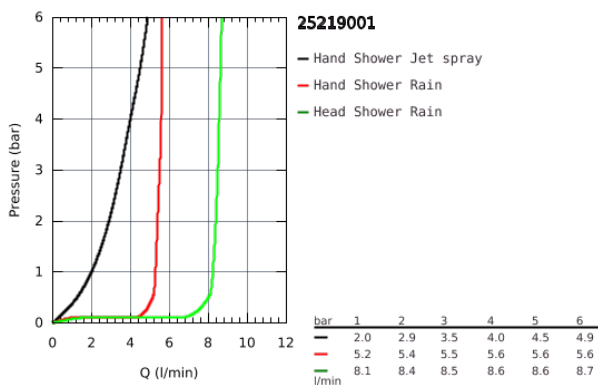

25 219 001 EUROSMART COSMOPOLITAN PERFECT SHOWER SET WITH TEMPESTA 210

PRODUCT DESCRIPTION

- Colour: Chrome
- Consisting of:
 - Eurosmart Cosmopolitan set for final installation with automatic diverter bath / shower (24 045)
 - GROHE Rapido SmartBox universal rough-in box, 1/2" (35 600)
 - head shower Tempesta 210 9.5 l/min (26 410)
 - Shower arm Rainshower 286 mm (28 576 000)
 - hand shower Tempesta 100 II 9.5 l/min (27 597)
 - Shower outlet elbow (28 628 000)
 - Rotaflex shower hose 1500 mm 1/2" x 1/2" (28 409)

25 219 001 **EUROSMART COSMOPOLITAN PERFECT SHOWER SET WITH TEMPESTA 210**