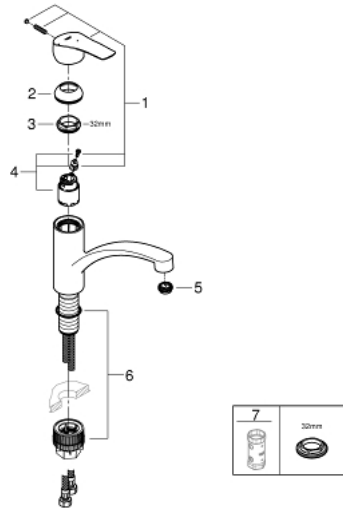

30 260 003 **EUROSMART SINGLE-LEVER SINK MIXER 1/2"**

PRODUCT DESCRIPTION

- Colour: Chrome
- low spout
- monobloc installation
- GROHE Long-Life Shine durable sparkling sheen
- GROHE SilkMove Energy Saving 35 mm ceramic cartridge with energy saving function via cold start
- adjustable flow rate limiter
- swivel cast spout
- swivel area 90°
- Lead and Nickel Free Inner Water Ways
- mousseur with coin slot for tool free replacement
- flexible connection hoses 3/8"
- metal fixation set
- professional edition

30 260 003 EUROSMART SINGLE-LEVER SINK MIXER 1/2"

SPARE PARTS, September 2019 – now

- 1: lever (Spare part-nr. 48540000)
- 2: Shield for cross handle (Spare part-nr. 46492000)
- 3: Screw ring (Spare part-nr. 46815000)
- 4: Cartridge (Spare part-nr. 46863000)
- 5: Flow straightener (Spare part-nr. 48356000)
- 6: Mounting set (Spare part-nr. 48477000)
- 7: Socket Spanner (Spare part-nr. 19332000)*