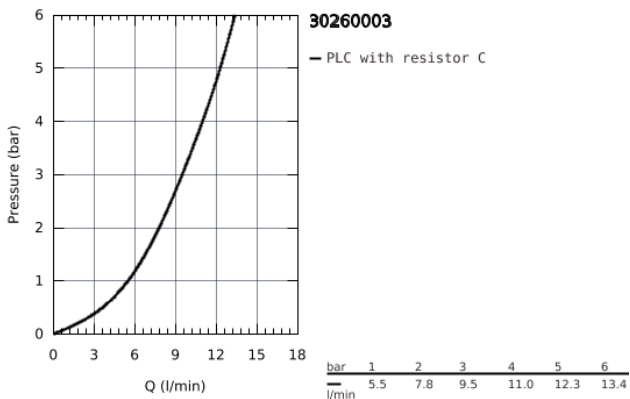

30 260 003 **EUROSMART SINGLE-LEVER SINK MIXER 1/2"**

PRODUCT DESCRIPTION

- Colour: Chrome
- low spout
- monobloc installation
- GROHE Long-Life Shine durable sparkling sheen
- GROHE SilkMove Energy Saving 35 mm ceramic cartridge with energy saving function via cold start
- adjustable flow rate limiter
- swivel cast spout
- swivel area 90°
- Lead and Nickel Free Inner Water Ways
- mousseur with coin slot for tool free replacement
- flexible connection hoses 3/8"
- metal fixation set
- professional edition

30 260 003 EUROSMART SINGLE-LEVER SINK MIXER 1/2"

SPARE PARTS, September 2019 – now

- 1: lever (Spare part-nr. 48540000)
- 2: Shield for cross handle (Spare part-nr. 46492000)
- 3: Screw ring (Spare part-nr. 46815000)
- 4: Cartridge (Spare part-nr. 46863000)
- 5: Flow straightener (Spare part-nr. 48356000)
- 6: Mounting set (Spare part-nr. 48477000)
- 7: Socket Spanner (Spare part-nr. 19332000)*