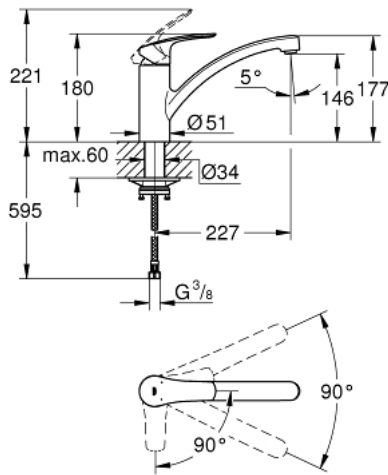

30 260 003 **EUROSMART SINGLE-LEVER SINK MIXER 1/2"**

PRODUCT DESCRIPTION

- Colour: Chrome
- low spout
- monobloc installation
- GROHE Long-Life Shine durable sparkling sheen
- GROHE SilkMove Energy Saving 35 mm ceramic cartridge with energy saving function via cold start
- adjustable flow rate limiter
- swivel cast spout
- swivel area 90°
- Lead and Nickel Free Inner Water Ways
- mousseur with coin slot for tool free replacement
- flexible connection hoses 3/8"
- metal fixation set
- professional edition

30 260 003 EUROSMART SINGLE-LEVER SINK MIXER 1/2"

SPARE PARTS, September 2019 – now

- 1: lever (Spare part-nr. 48540000)
- 2: Shield for cross handle (Spare part-nr. 46492000)
- 3: Screw ring (Spare part-nr. 46815000)
- 4: Cartridge (Spare part-nr. 46863000)
- 5: Flow straightener (Spare part-nr. 48356000)
- 6: Mounting set (Spare part-nr. 48477000)
- 7: Socket Spanner (Spare part-nr. 19332000)*