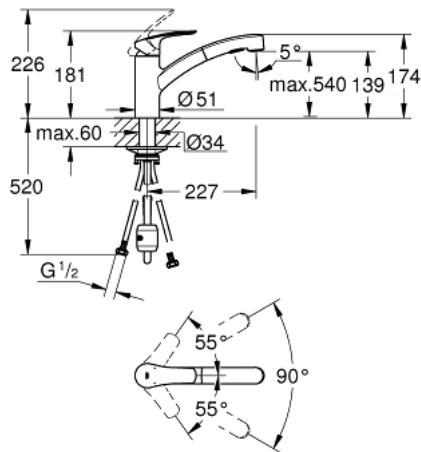

31 869 000 EUROSMART SINGLE-LEVER SINK MIXER 1/2"

PRODUCT DESCRIPTION

- Colour: Chrome
- monobloc installation
- GROHE Long-Life Shine durable sparkling sheen
- GROHE SilkMove 35 mm ceramic cartridge
- flow strainer
- with integrated temperature limiter
- low spout
- automatic return to laminar spray
- swivel cast spout
- Lead and Nickel Free Inner Water Ways
- swivel area 90°
- adjustable flow rate limiter
- diverter: laminar spray/SpeedClean shower jet
- pull-out dual spray control - switches between regular flow and spray
- metal fixation set
- protected against backflow
- flexible connection hoses 1/2"
- professional edition

31 869 000 EUROSMART SINGLE-LEVER SINK MIXER 1/2"

SPARE PARTS, August 2020 – now

- 1: lever (Spare part-nr. 48530000)
 - 2: Shield for cross handle (Spare part-nr. 46492000)
 - 3: Screw ring (Spare part-nr. 46815000)
 - 4: Cartridge (Spare part-nr. 46374000)
 - 5: Hand shower (Spare part-nr. 46956000)
 - 5.1: Strainer (Spare part-nr. 0676800M)
 - 5.2: Non-return valve (Spare part-nr. 08565000)
 - 5.3: Flow straightener (Spare part-nr. 48275000)
 - 6: Shower hose (Spare part-nr. 48293000)
 - 7: Coupling piece (Spare part-nr. 46338000)
 - 8: Mounting set (Spare part-nr. 48477000)
 - 9: Socket Spanner (Spare part-nr. 19332000)*
- * Optional accessories