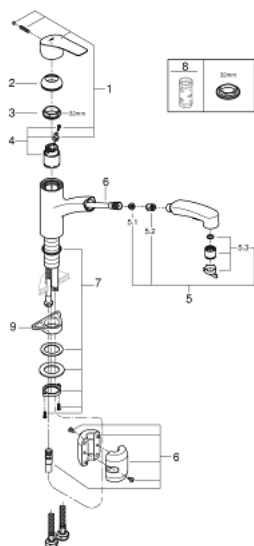

31 869 000 EUROSMART SINGLE-LEVER SINK MIXER 1/2"

PRODUCT DESCRIPTION

- Colour: Chrome
- monobloc installation
- GROHE Long-Life Shine durable sparkling sheen
- GROHE SilkMove 35 mm ceramic cartridge
- flow strainer
- with integrated temperature limiter
- low spout
- automatic return to laminar spray
- swivel cast spout
- Lead and Nickel Free Inner Water Ways
- swivel area 90°
- adjustable flow rate limiter
- diverter: laminar spray/SpeedClean shower jet
- pull-out dual spray control - switches between regular flow and spray
- metal fixation set
- protected against backflow
- flexible connection hoses 1/2"
- professional edition

31 869 000 EUROSMART SINGLE-LEVER SINK MIXER 1/2"

SPARE PARTS, August 2020 – now

- 1: lever (Spare part-nr. 48530000)
 - 2: Shield for cross handle (Spare part-nr. 46492000)
 - 3: Screw ring (Spare part-nr. 46815000)
 - 4: Cartridge (Spare part-nr. 46374000)
 - 5: Hand shower (Spare part-nr. 46956000)
 - 5.1: Strainer (Spare part-nr. 0676800M)
 - 5.2: Non-return valve (Spare part-nr. 08565000)
 - 5.3: Flow straightener (Spare part-nr. 48275000)
 - 6: Shower hose (Spare part-nr. 48293000)
 - 7: Coupling piece (Spare part-nr. 46338000)
 - 8: Mounting set (Spare part-nr. 48477000)
 - 9: Socket Spanner (Spare part-nr. 19332000)*
- * Optional accessories