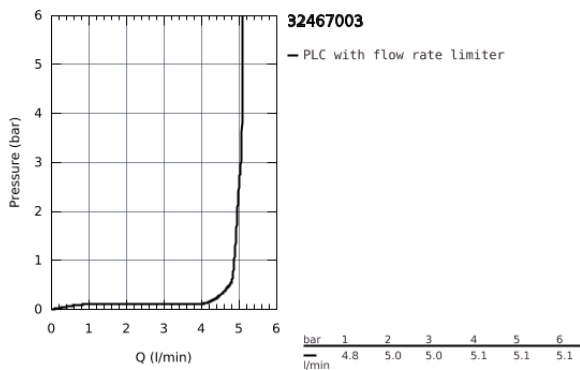

32 467 003 **EUROSMART BASIN MIXER 1/2"**
S-SIZE

PRODUCT DESCRIPTION

- Colour: Chrome
 - monobloc installation
 - metal lever
 - 28 mm ceramic cartridge with GROHE SilkMove
 - adjustable flow rate limiter
 - with temperature limiter
 - GROHE Long-Life Shine durable sparkling sheen
 - GROHE Water Saving mousseur 5.7 l/min
 - Lead and Nickel Free Inner Water Ways
 - GROHE FastFixation installation system
 - smooth body
-
- flexible connection hoses
-
- professional edition

32 467 003 **EUROSMART BASIN MIXER 1/2"**
S-SIZE

SPARE PARTS, July 2019 – now

- 1: lever (Spare part-nr. 48548000)
- 2: Shield for cross handle (Spare part-nr. 46116000)
- 3: Cartridge (Spare part-nr. 48518000)
- 4: Flow restrictor (Spare part-nr. 48159000)
- 5: Shank mounting kit (Spare part-nr. 46645000)
- 6: Waste set with push-open plug (Spare part-nr. 65807000)*
- 7: Mounting wrench (Spare part-nr. 19017000)*