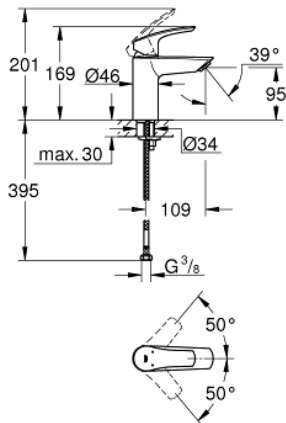

32 467 003 **EUROSMART BASIN MIXER 1/2"**
S-SIZE

PRODUCT DESCRIPTION

- Colour: Chrome
 - monobloc installation
 - metal lever
 - 28 mm ceramic cartridge with GROHE SilkMove
 - adjustable flow rate limiter
 - with temperature limiter
 - GROHE Long-Life Shine durable sparkling sheen
 - GROHE Water Saving mousseur 5.7 l/min
 - Lead and Nickel Free Inner Water Ways
 - GROHE FastFixation installation system
 - smooth body
-
- flexible connection hoses
-
- professional edition

32 467 003 **EUROSMART BASIN MIXER 1/2"**
S-SIZE

SPARE PARTS, July 2019 – now

- 1: lever (Spare part-nr. 48548000)
- 2: Shield for cross handle (Spare part-nr. 46116000)
- 3: Cartridge (Spare part-nr. 48518000)
- 4: Flow restrictor (Spare part-nr. 48159000)
- 5: Shank mounting kit (Spare part-nr. 46645000)
- 6: Waste set with push-open plug (Spare part-nr. 65807000)*
- 7: Mounting wrench (Spare part-nr. 19017000)*