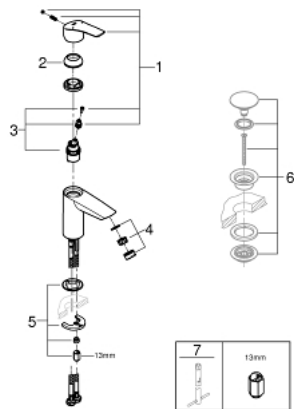

32 467 003 **EUROSMART BASIN MIXER 1/2"**
S-SIZE

PRODUCT DESCRIPTION

- Colour: Chrome
 - monobloc installation
 - metal lever
 - 28 mm ceramic cartridge with GROHE SilkMove
 - adjustable flow rate limiter
 - with temperature limiter
 - GROHE Long-Life Shine durable sparkling sheen
 - GROHE Water Saving mousseur 5.7 l/min
 - Lead and Nickel Free Inner Water Ways
 - GROHE FastFixation installation system
 - smooth body
-
- flexible connection hoses
-
- professional edition

32 467 003 **EUROSMART BASIN MIXER 1/2"**
S-SIZE

SPARE PARTS, July 2019 – now

- 1: lever (Spare part-nr. 48548000)
- 2: Shield for cross handle (Spare part-nr. 46116000)
- 3: Cartridge (Spare part-nr. 48518000)
- 4: Flow restrictor (Spare part-nr. 48159000)
- 5: Shank mounting kit (Spare part-nr. 46645000)
- 6: Waste set with push-open plug (Spare part-nr. 65807000)*
- 7: Mounting wrench (Spare part-nr. 19017000)*