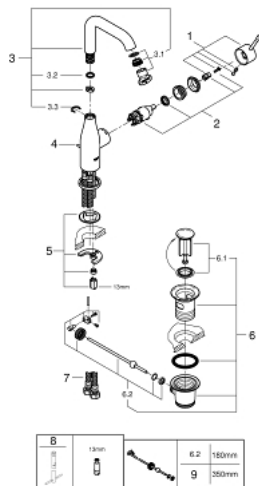

32 628 001 **ESSENCE SINGLE-LEVER BASIN MIXER 1/2"**
L-SIZE

PRODUCT DESCRIPTION

- Colour: Chrome
- monobloc installation
- metal lever
- 28 mm ceramic cartridge with GROHE SilkMove
- with temperature limiter
- GROHE Long-Life Shine durable sparkling sheen
- GROHE Water Saving mousseur 5.7 l/min
- GROHE AquaGuide adjustable mousseur
- GROHE FastFixation Plus installation system
- swivel spout with mousseur and stop limiter
- pop-up waste set 1 1/4"
- flexible connection hoses

32 628 001 **ESSENCE SINGLE-LEVER BASIN MIXER 1/2"**
L-SIZE

SPARE PARTS, August 2016 – now

- 1: Lever (Spare part-nr. 46919000)
 - 2: Cartridge (Spare part-nr. 46580000)
 - 3: Swivel tube spout (Spare part-nr. 13374000)
 - 3.1: Flow restrictor (Spare part-nr. 48270000)
 - 3.2: O-Ring Ø13,5 x Ø2,75 (Spare part-nr. 0128500M)
 - 3.3: Safety ring (Spare part-nr. 4826600M)
 - 4: Pop-up rod (Spare part-nr. 46739000)
 - 5: Shank mounting kit (Spare part-nr. 46645000)
 - 6: Pop-up waste set 1 1/4" (Spare part-nr. 28910000)
 - 6.1: Chrome bath plug (Spare part-nr. 07182000)
 - 6.2: Eccentric rod (Spare part-nr. 07052000)
 - 7: Connection hose (Spare part-nr. 46255000)
 - 8: Mounting wrench (Spare part-nr. 19017000)*
 - 9: Eccentric rod (Spare part-nr. 07341000)*
- * Optional accessories