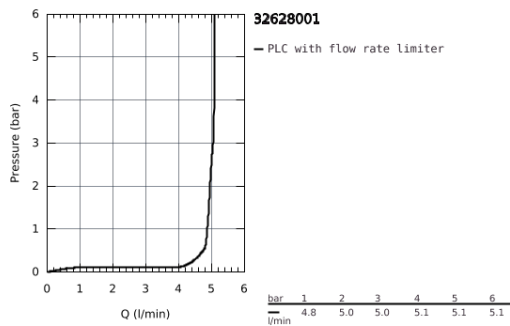

32 628 001 **ESSENCE SINGLE-LEVER BASIN MIXER 1/2"**
L-SIZE

PRODUCT DESCRIPTION

- Colour: Chrome
- monobloc installation
- metal lever
- 28 mm ceramic cartridge with GROHE SilkMove
- with temperature limiter
- GROHE Long-Life Shine durable sparkling sheen
- GROHE Water Saving mousseur 5.7 l/min
- GROHE AquaGuide adjustable mousseur
- GROHE FastFixation Plus installation system
- swivel spout with mousseur and stop limiter
- pop-up waste set 1 1/4"
- flexible connection hoses

32 628 001 **ESSENCE SINGLE-LEVER BASIN MIXER 1/2"**
L-SIZE

SPARE PARTS, August 2016 – now

- 1: Lever (Spare part-nr. 46919000)
 - 2: Cartridge (Spare part-nr. 46580000)
 - 3: Swivel tube spout (Spare part-nr. 13374000)
 - 3.1: Flow restrictor (Spare part-nr. 48270000)
 - 3.2: O-Ring Ø13,5 x Ø2,75 (Spare part-nr. 0128500M)
 - 3.3: Safety ring (Spare part-nr. 4826600M)
 - 4: Pop-up rod (Spare part-nr. 46739000)
 - 5: Shank mounting kit (Spare part-nr. 46645000)
 - 6: Pop-up waste set 1 1/4" (Spare part-nr. 28910000)
 - 6.1: Chrome bath plug (Spare part-nr. 07182000)
 - 6.2: Eccentric rod (Spare part-nr. 07052000)
 - 7: Connection hose (Spare part-nr. 46255000)
 - 8: Mounting wrench (Spare part-nr. 19017000)*
 - 9: Eccentric rod (Spare part-nr. 07341000)*
- * Optional accessories