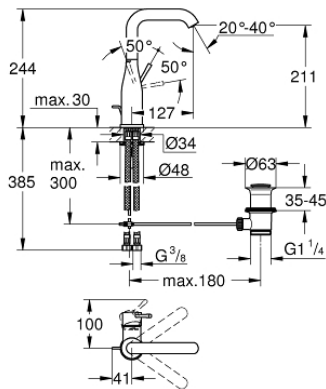

32 628 001 **ESSENCE SINGLE-LEVER BASIN MIXER 1/2"**
L-SIZE

PRODUCT DESCRIPTION

- Colour: Chrome
- monobloc installation
- metal lever
- 28 mm ceramic cartridge with GROHE SilkMove
- with temperature limiter
- GROHE Long-Life Shine durable sparkling sheen
- GROHE Water Saving mousseur 5.7 l/min
- GROHE AquaGuide adjustable mousseur
- GROHE FastFixation Plus installation system
- swivel spout with mousseur and stop limiter
- pop-up waste set 1 1/4"
- flexible connection hoses

32 628 001 **ESSENCE SINGLE-LEVER BASIN MIXER 1/2"**
L-SIZE

SPARE PARTS, August 2016 – now

- 1: Lever (Spare part-nr. 46919000)
 - 2: Cartridge (Spare part-nr. 46580000)
 - 3: Swivel tube spout (Spare part-nr. 13374000)
 - 3.1: Flow restrictor (Spare part-nr. 48270000)
 - 3.2: O-Ring Ø13,5 x Ø2,75 (Spare part-nr. 0128500M)
 - 3.3: Safety ring (Spare part-nr. 4826600M)
 - 4: Pop-up rod (Spare part-nr. 46739000)
 - 5: Shank mounting kit (Spare part-nr. 46645000)
 - 6: Pop-up waste set 1 1/4" (Spare part-nr. 28910000)
 - 6.1: Chrome bath plug (Spare part-nr. 07182000)
 - 6.2: Eccentric rod (Spare part-nr. 07052000)
 - 7: Connection hose (Spare part-nr. 46255000)
 - 8: Mounting wrench (Spare part-nr. 19017000)*
 - 9: Eccentric rod (Spare part-nr. 07341000)*
- * Optional accessories