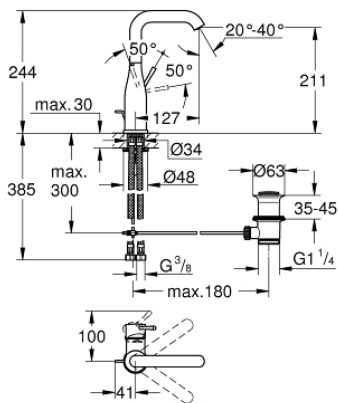

32 628 A01 **ESSENCE SINGLE-LEVER BASIN MIXER 1/2"**  
**L-SIZE**

**PRODUCT DESCRIPTION**

- Colour: hard graphite
- monobloc installation
- metal lever
- 28 mm ceramic cartridge with GROHE SilkMove
- with temperature limiter
- GROHE Long-Life Shine finish
- GROHE Water Saving mousseur 5.7 l/min
- GROHE AquaGuide adjustable mousseur
- GROHE FastFixation Plus installation system
- swivel spout with mousseur and stop limiter
- pop-up waste set 1 1/4"
- flexible connection hoses

32 628 A01 ESSENCE SINGLE-LEVER BASIN MIXER 1/2"  
L-SIZE