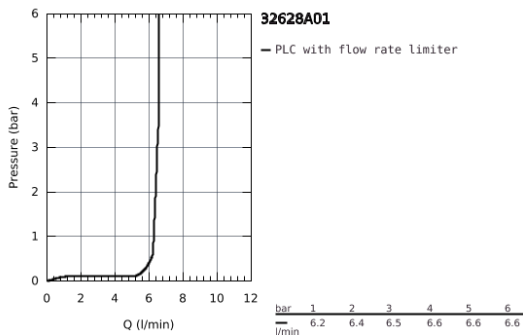

32 628 A01 **ESSENCE SINGLE-LEVER BASIN MIXER 1/2"**  
**L-SIZE**

**PRODUCT DESCRIPTION**

- Colour: hard graphite
- monobloc installation
- metal lever
- 28 mm ceramic cartridge with GROHE SilkMove
- with temperature limiter
- GROHE Long-Life Shine finish
- GROHE Water Saving mousseur 5.7 l/min
- GROHE AquaGuide adjustable mousseur
- GROHE FastFixation Plus installation system
- swivel spout with mousseur and stop limiter
- pop-up waste set 1 1/4"
- flexible connection hoses

32 628 A01 ESSENCE SINGLE-LEVER BASIN MIXER 1/2"  
L-SIZE