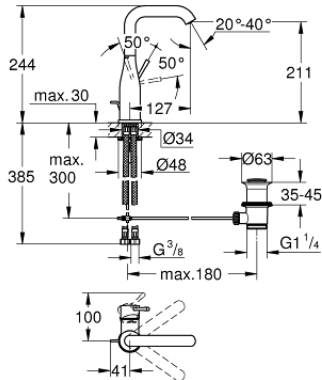

32 628 AL1 ESSENCE SINGLE-LEVER BASIN MIXER 1/2" L-SIZE

PRODUCT DESCRIPTION

- Colour: brushed hard graphite
- monobloc installation
- metal lever
- 28 mm ceramic cartridge with GROHE SilkMove
- with temperature limiter
- GROHE Long-Life Shine finish
- GROHE Water Saving mousseur 5.7 l/min
- GROHE AquaGuide adjustable mousseur
- GROHE FastFixation Plus installation system
- swivel spout with mousseur and stop limiter
- pop-up waste set 1 1/4"
- flexible connection hoses

32 628 AL1 ESSENCE SINGLE-LEVER BASIN MIXER 1/2" L-SIZE

SPARE PARTS, July 2016 – now

- 1: Lever (Spare part-nr. 46919AL0)
- 2: Cartridge (Spare part-nr. 46580000)
- 3: spout (Spare part-nr. 13374AL0)
- 4: Pop-up rod (Spare part-nr. 46739AL0)
- 5: Shank mounting kit (Spare part-nr. 46645000)
- 6: Pop-up waste set 1 1/4" (Spare part-nr. 28910AL0)
- 6.1: Chrome bath plug (Spare part-nr. 07182AL0)
- 6.2: Eccentric rod (Spare part-nr. 07052000)
- 7: Connection hose (Spare part-nr. 46255000)
- 8: Mounting wrench (Spare part-nr. 19017000)*
- 9: Eccentric rod (Spare part-nr. 07341000)*