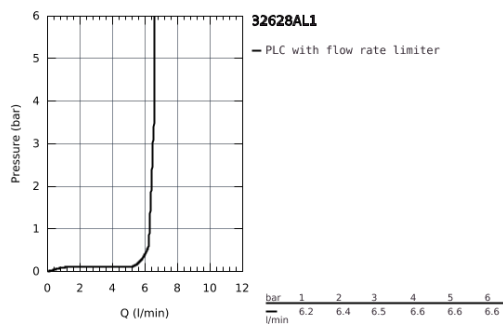

32 628 AL1 ESSENCE SINGLE-LEVER BASIN MIXER 1/2" L-SIZE

PRODUCT DESCRIPTION

- Colour: brushed hard graphite
- monobloc installation
- metal lever
- 28 mm ceramic cartridge with GROHE SilkMove
- with temperature limiter
- GROHE Long-Life Shine finish
- GROHE Water Saving mousseur 5.7 l/min
- GROHE AquaGuide adjustable mousseur
- GROHE FastFixation Plus installation system
- swivel spout with mousseur and stop limiter
- pop-up waste set 1 1/4"
- flexible connection hoses

32 628 AL1 ESSENCE SINGLE-LEVER BASIN MIXER 1/2" L-SIZE

SPARE PARTS, July 2016 – now

- 1: Lever (Spare part-nr. 46919AL0)
- 2: Cartridge (Spare part-nr. 46580000)
- 3: spout (Spare part-nr. 13374AL0)
- 4: Pop-up rod (Spare part-nr. 46739AL0)
- 5: Shank mounting kit (Spare part-nr. 46645000)
- 6: Pop-up waste set 1 1/4" (Spare part-nr. 28910AL0)
- 6.1: Chrome bath plug (Spare part-nr. 07182AL0)
- 6.2: Eccentric rod (Spare part-nr. 07052000)
- 7: Connection hose (Spare part-nr. 46255000)
- 8: Mounting wrench (Spare part-nr. 19017000)*
- 9: Eccentric rod (Spare part-nr. 07341000)*