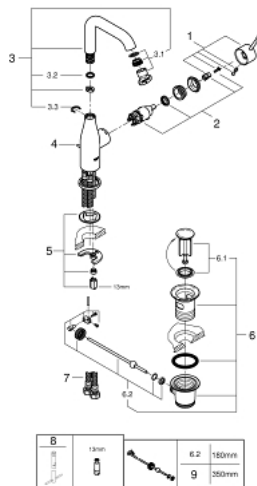

32 628 AL1 ESSENCE SINGLE-LEVER BASIN MIXER 1/2" L-SIZE

PRODUCT DESCRIPTION

- Colour: brushed hard graphite
- monobloc installation
- metal lever
- 28 mm ceramic cartridge with GROHE SilkMove
- with temperature limiter
- GROHE Long-Life Shine finish
- GROHE Water Saving mousseur 5.7 l/min
- GROHE AquaGuide adjustable mousseur
- GROHE FastFixation Plus installation system
- swivel spout with mousseur and stop limiter
- pop-up waste set 1 1/4"
- flexible connection hoses

32 628 AL1 ESSENCE SINGLE-LEVER BASIN MIXER 1/2" L-SIZE

SPARE PARTS, July 2016 – now

- 1: Lever (Spare part-nr. 46919AL0)
- 2: Cartridge (Spare part-nr. 46580000)
- 3: spout (Spare part-nr. 13374AL0)
- 4: Pop-up rod (Spare part-nr. 46739AL0)
- 5: Shank mounting kit (Spare part-nr. 46645000)
- 6: Pop-up waste set 1 1/4" (Spare part-nr. 28910AL0)
- 6.1: Chrome bath plug (Spare part-nr. 07182AL0)
- 6.2: Eccentric rod (Spare part-nr. 07052000)
- 7: Connection hose (Spare part-nr. 46255000)
- 8: Mounting wrench (Spare part-nr. 19017000)*
- 9: Eccentric rod (Spare part-nr. 07341000)*