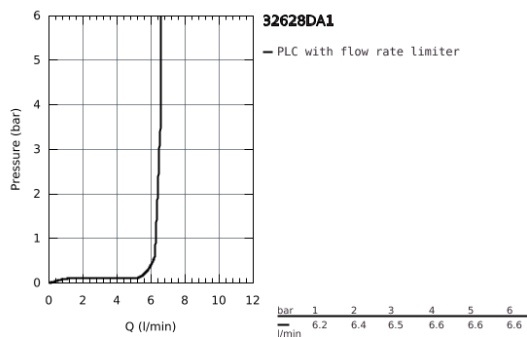

32 628 DA1 **ESSENCE SINGLE-LEVER BASIN MIXER 1/2"**
L-SIZE

PRODUCT DESCRIPTION

- Colour: warm sunset
- monobloc installation
- metal lever
- 28 mm ceramic cartridge with GROHE SilkMove
- with temperature limiter
- GROHE Long-Life Shine durable sparkling sheen
- GROHE Water Saving mousseur 5.7 l/min
- GROHE AquaGuide adjustable mousseur
- GROHE FastFixation Plus installation system
- swivel spout with mousseur and stop limiter
- pop-up waste set 1 1/4"
- flexible connection hoses

32 628 DA1 ESSENCE SINGLE-LEVER BASIN MIXER 1/2"
L-SIZE