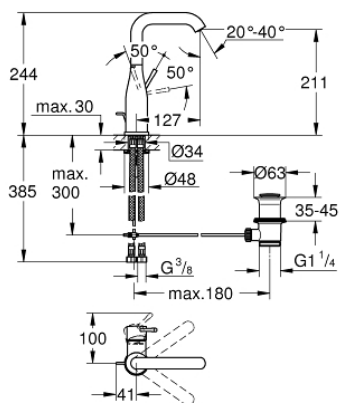

32 628 DA1 **ESSENCE SINGLE-LEVER BASIN MIXER 1/2"**
L-SIZE

PRODUCT DESCRIPTION

- Colour: warm sunset
- monobloc installation
- metal lever
- 28 mm ceramic cartridge with GROHE SilkMove
- with temperature limiter
- GROHE Long-Life Shine durable sparkling sheen
- GROHE Water Saving mousseur 5.7 l/min
- GROHE AquaGuide adjustable mousseur
- GROHE FastFixation Plus installation system
- swivel spout with mousseur and stop limiter
- pop-up waste set 1 1/4"
- flexible connection hoses

32 628 DA1 ESSENCE SINGLE-LEVER BASIN MIXER 1/2"
L-SIZE