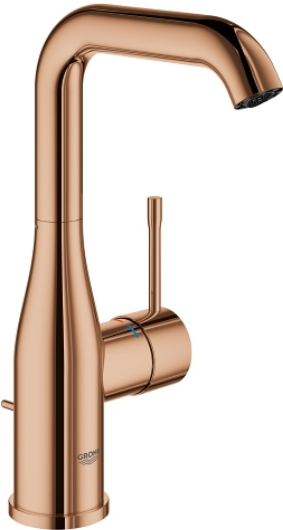

32 628 DA1 **ESSENCE SINGLE-LEVER BASIN MIXER 1/2"**
L-SIZE

PRODUCT DESCRIPTION

- Colour: warm sunset
- monobloc installation
- metal lever
- 28 mm ceramic cartridge with GROHE SilkMove
- with temperature limiter
- GROHE Long-Life Shine durable sparkling sheen
- GROHE Water Saving mousseur 5.7 l/min
- GROHE AquaGuide adjustable mousseur
- GROHE FastFixation Plus installation system
- swivel spout with mousseur and stop limiter
- pop-up waste set 1 1/4"
- flexible connection hoses

32 628 DA1 ESSENCE SINGLE-LEVER BASIN MIXER 1/2"
L-SIZE