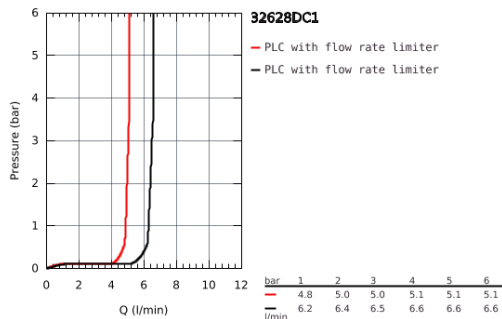

32 628 DC1 **ESSENCE SINGLE-LEVER BASIN MIXER 1/2"**
L-SIZE

PRODUCT DESCRIPTION

- Colour: supersteel
- monobloc installation
- metal lever
- 28 mm ceramic cartridge with GROHE SilkMove
- with temperature limiter
- GROHE Long-Life Shine finish
- GROHE Water Saving mousseur 5.7 l/min
- GROHE AquaGuide adjustable mousseur
- GROHE FastFixation Plus installation system
- swivel spout with mousseur and stop limiter
- pop-up waste set 1 1/4"
- flexible connection hoses
- min. recommended pressure 1.0 bar

32 628 DC1 **ESSENCE SINGLE-LEVER BASIN MIXER 1/2"**
L-SIZE

SPARE PARTS, January 2016 – now

- 1: Lever (Spare part-nr. 46919DC0)
- 2: Cartridge (Spare part-nr. 46580000)
- 3: Swivel tube spout (Spare part-nr. 13374DC0)
- 4: Pop-up rod (Spare part-nr. 46739EN0)
- 5: Shank mounting kit (Spare part-nr. 46645000)
- 6: Pop-up waste set 1 1/4" (Spare part-nr. 28910DC0)
- 6.1: Chrome bath plug (Spare part-nr. 07182DC0)
- 6.2: Eccentric rod (Spare part-nr. 07052000)
- 7: Connection hose (Spare part-nr. 46255000)
- 8: Mounting wrench (Spare part-nr. 19017000)*
- 9: Eccentric rod (Spare part-nr. 07341000)*