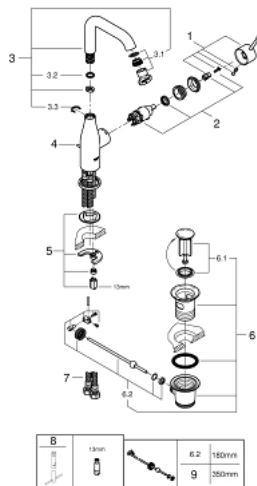

32 628 DC1 **ESSENCE SINGLE-LEVER BASIN MIXER 1/2"**
L-SIZE

PRODUCT DESCRIPTION

- Colour: supersteel
- monobloc installation
- metal lever
- 28 mm ceramic cartridge with GROHE SilkMove
- with temperature limiter
- GROHE Long-Life Shine finish
- GROHE Water Saving mousseur 5.7 l/min
- GROHE AquaGuide adjustable mousseur
- GROHE FastFixation Plus installation system
- swivel spout with mousseur and stop limiter
- pop-up waste set 1 1/4"
- flexible connection hoses
- min. recommended pressure 1.0 bar

32 628 DC1 **ESSENCE SINGLE-LEVER BASIN MIXER 1/2"**
L-SIZE

SPARE PARTS, January 2016 – now

- 1: Lever (Spare part-nr. 46919DC0)
- 2: Cartridge (Spare part-nr. 46580000)
- 3: Swivel tube spout (Spare part-nr. 13374DC0)
- 4: Pop-up rod (Spare part-nr. 46739EN0)
- 5: Shank mounting kit (Spare part-nr. 46645000)
- 6: Pop-up waste set 1 1/4" (Spare part-nr. 28910DC0)
- 6.1: Chrome bath plug (Spare part-nr. 07182DC0)
- 6.2: Eccentric rod (Spare part-nr. 07052000)
- 7: Connection hose (Spare part-nr. 46255000)
- 8: Mounting wrench (Spare part-nr. 19017000)*
- 9: Eccentric rod (Spare part-nr. 07341000)*