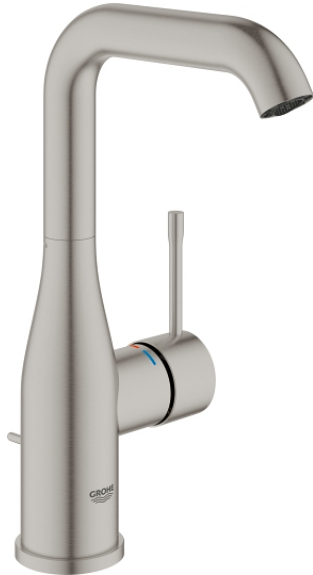

32 628 DC1 **ESSENCE SINGLE-LEVER BASIN MIXER 1/2"**
L-SIZE

PRODUCT DESCRIPTION

- Colour: supersteel
- monobloc installation
- metal lever
- 28 mm ceramic cartridge with GROHE SilkMove
- with temperature limiter
- GROHE Long-Life Shine finish
- GROHE Water Saving mousseur 5.7 l/min
- GROHE AquaGuide adjustable mousseur
- GROHE FastFixation Plus installation system
- swivel spout with mousseur and stop limiter
- pop-up waste set 1 1/4"
- flexible connection hoses
- min. recommended pressure 1.0 bar

32 628 DC1 **ESSENCE SINGLE-LEVER BASIN MIXER 1/2"**
L-SIZE

SPARE PARTS, January 2016 – now

- 1: Lever (Spare part-nr. 46919DC0)
- 2: Cartridge (Spare part-nr. 46580000)
- 3: Swivel tube spout (Spare part-nr. 13374DC0)
- 4: Pop-up rod (Spare part-nr. 46739EN0)
- 5: Shank mounting kit (Spare part-nr. 46645000)
- 6: Pop-up waste set 1 1/4" (Spare part-nr. 28910DC0)
- 6.1: Chrome bath plug (Spare part-nr. 07182DC0)
- 6.2: Eccentric rod (Spare part-nr. 07052000)
- 7: Connection hose (Spare part-nr. 46255000)
- 8: Mounting wrench (Spare part-nr. 19017000)*
- 9: Eccentric rod (Spare part-nr. 07341000)*