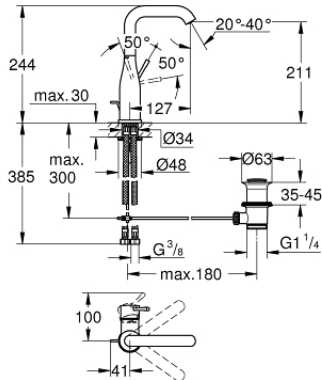

32 628 DC1 **ESSENCE SINGLE-LEVER BASIN MIXER 1/2"**
L-SIZE

PRODUCT DESCRIPTION

- Colour: supersteel
- monobloc installation
- metal lever
- 28 mm ceramic cartridge with GROHE SilkMove
- with temperature limiter
- GROHE Long-Life Shine finish
- GROHE Water Saving mousseur 5.7 l/min
- GROHE AquaGuide adjustable mousseur
- GROHE FastFixation Plus installation system
- swivel spout with mousseur and stop limiter
- pop-up waste set 1 1/4"
- flexible connection hoses
- min. recommended pressure 1.0 bar

32 628 DC1 **ESSENCE SINGLE-LEVER BASIN MIXER 1/2"**
L-SIZE

SPARE PARTS, January 2016 – now

- 1: Lever (Spare part-nr. 46919DC0)
- 2: Cartridge (Spare part-nr. 46580000)
- 3: Swivel tube spout (Spare part-nr. 13374DC0)
- 4: Pop-up rod (Spare part-nr. 46739EN0)
- 5: Shank mounting kit (Spare part-nr. 46645000)
- 6: Pop-up waste set 1 1/4" (Spare part-nr. 28910DC0)
- 6.1: Chrome bath plug (Spare part-nr. 07182DC0)
- 6.2: Eccentric rod (Spare part-nr. 07052000)
- 7: Connection hose (Spare part-nr. 46255000)
- 8: Mounting wrench (Spare part-nr. 19017000)*
- 9: Eccentric rod (Spare part-nr. 07341000)*