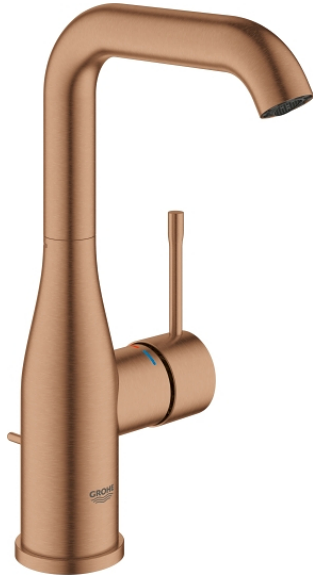

32 628 DL1 ESSENCE SINGLE-LEVER BASIN MIXER 1/2" L-SIZE

PRODUCT DESCRIPTION

- Colour: brushed warm sunset
- monobloc installation
- metal lever
- 28 mm ceramic cartridge with GROHE SilkMove
- with temperature limiter
- GROHE Long-Life Shine finish
- GROHE Water Saving mousseur 5.7 l/min
- GROHE AquaGuide adjustable mousseur
- GROHE FastFixation Plus installation system
- swivel spout with mousseur and stop limiter
- pop-up waste set 1 1/4"
- flexible connection hoses