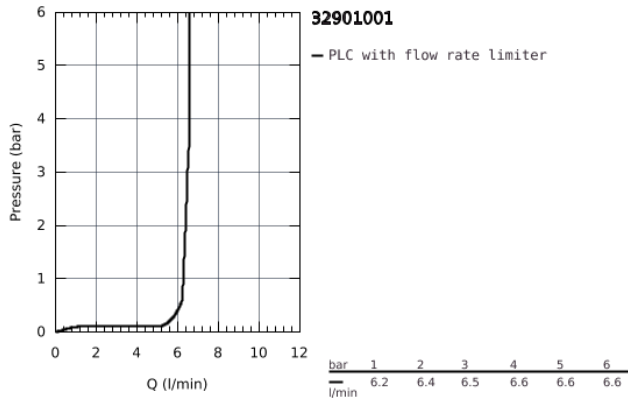

32 901 001 **ESSENCE BASIN MIXER 1/2"**
XL-SIZE

PRODUCT DESCRIPTION

- Colour: Chrome
- monobloc installation
- metal lever
- for free-standing basins
- 28 mm ceramic cartridge with GROHE SilkMove
- with temperature limiter
- GROHE Long-Life Shine durable sparkling sheen
- GROHE Water Saving mousseur 5.7 l/min
- GROHE AquaGuide adjustable mousseur
- GROHE FastFixation Plus rapid installation system
- swivel spout with mousseur and stop limiter
- smooth body

- flexible connection hoses

32 901 001 ESSENCE BASIN MIXER 1/2"
XL-SIZE

32 901 001 **ESSENCE BASIN MIXER 1/2"**
XL-SIZE

SPARE PARTS, January 2014 – now

- 1: Lever (Spare part-nr. 46919000)
 - 2: Cartridge (Spare part-nr. 46580000)
 - 3: Swivel tube spout (Spare part-nr. 13375000)
 - 3.1: Flow restrictor (Spare part-nr. 48270000)
 - 3.2: O-Ring Ø13,5 x Ø2,75 (Spare part-nr. 0128500M)
 - 3.3: Safety ring (Spare part-nr. 4826600M)
 - 4: Shank mounting kit (Spare part-nr. 46645000)
 - 5: Mounting wrench (Spare part-nr. 19017000)*
- * Optional accessories