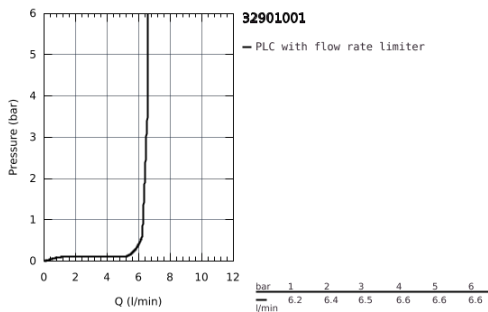

32 901 001 **ESSENCE BASIN MIXER 1/2"**
XL-SIZE

PRODUCT DESCRIPTION

- Colour: Chrome
- monobloc installation
- metal lever
- for free-standing basins
- 28 mm ceramic cartridge with GROHE SilkMove
- with temperature limiter
- GROHE Long-Life Shine durable sparkling sheen
- GROHE Water Saving mousseur 5.7 l/min
- GROHE AquaGuide adjustable mousseur
- GROHE FastFixation Plus rapid installation system
- swivel spout with mousseur and stop limiter
- smooth body

- flexible connection hoses

32 901 001 ESSENCE BASIN MIXER 1/2"
XL-SIZE

32 901 001 **ESSENCE BASIN MIXER 1/2"**
XL-SIZE

SPARE PARTS, January 2014 – now

- 1: Lever (Spare part-nr. 46919000)
 - 2: Cartridge (Spare part-nr. 46580000)
 - 3: Swivel tube spout (Spare part-nr. 13375000)
 - 3.1: Flow restrictor (Spare part-nr. 48270000)
 - 3.2: O-Ring Ø13,5 x Ø2,75 (Spare part-nr. 0128500M)
 - 3.3: Safety ring (Spare part-nr. 4826600M)
 - 4: Shank mounting kit (Spare part-nr. 46645000)
 - 5: Mounting wrench (Spare part-nr. 19017000)*
- * Optional accessories