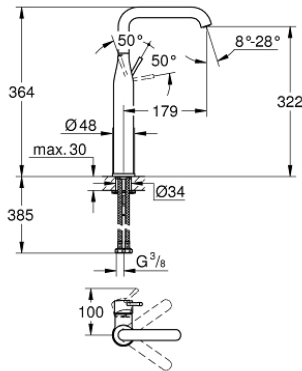

32 901 001 **ESSENCE BASIN MIXER 1/2"**
XL-SIZE

PRODUCT DESCRIPTION

- Colour: Chrome
- monobloc installation
- metal lever
- for free-standing basins
- 28 mm ceramic cartridge with GROHE SilkMove
- with temperature limiter
- GROHE Long-Life Shine durable sparkling sheen
- GROHE Water Saving mousseur 5.7 l/min
- GROHE AquaGuide adjustable mousseur
- GROHE FastFixation Plus rapid installation system
- swivel spout with mousseur and stop limiter
- smooth body

- flexible connection hoses

32 901 001 ESSENCE BASIN MIXER 1/2"
XL-SIZE

32 901 001 **ESSENCE BASIN MIXER 1/2"**
XL-SIZE

SPARE PARTS, January 2014 – now

- 1: Lever (Spare part-nr. 46919000)
 - 2: Cartridge (Spare part-nr. 46580000)
 - 3: Swivel tube spout (Spare part-nr. 13375000)
 - 3.1: Flow restrictor (Spare part-nr. 48270000)
 - 3.2: O-Ring Ø13,5 x Ø2,75 (Spare part-nr. 0128500M)
 - 3.3: Safety ring (Spare part-nr. 4826600M)
 - 4: Shank mounting kit (Spare part-nr. 46645000)
 - 5: Mounting wrench (Spare part-nr. 19017000)*
- * Optional accessories