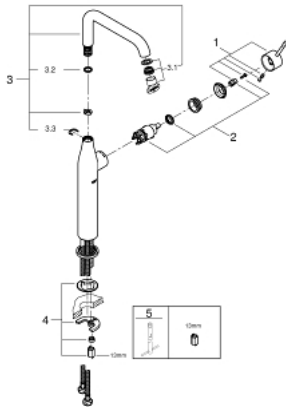

32 901 001 **ESSENCE BASIN MIXER 1/2"**
XL-SIZE

PRODUCT DESCRIPTION

- Colour: Chrome
- monobloc installation
- metal lever
- for free-standing basins
- 28 mm ceramic cartridge with GROHE SilkMove
- with temperature limiter
- GROHE Long-Life Shine durable sparkling sheen
- GROHE Water Saving mousseur 5.7 l/min
- GROHE AquaGuide adjustable mousseur
- GROHE FastFixation Plus rapid installation system
- swivel spout with mousseur and stop limiter
- smooth body

- flexible connection hoses

32 901 001 ESSENCE BASIN MIXER 1/2"
XL-SIZE

32 901 001 **ESSENCE BASIN MIXER 1/2"**
XL-SIZE

SPARE PARTS, January 2014 – now

- 1: Lever (Spare part-nr. 46919000)
 - 2: Cartridge (Spare part-nr. 46580000)
 - 3: Swivel tube spout (Spare part-nr. 13375000)
 - 3.1: Flow restrictor (Spare part-nr. 48270000)
 - 3.2: O-Ring Ø13,5 x Ø2,75 (Spare part-nr. 0128500M)
 - 3.3: Safety ring (Spare part-nr. 4826600M)
 - 4: Shank mounting kit (Spare part-nr. 46645000)
 - 5: Mounting wrench (Spare part-nr. 19017000)*
- * Optional accessories