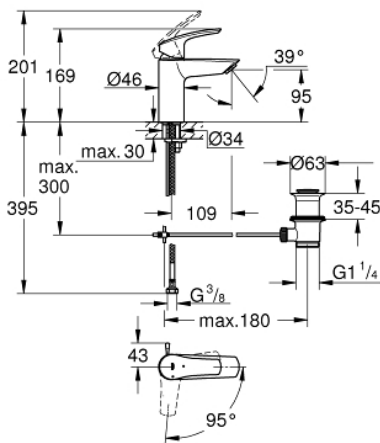

32 926 003 **EUROSMART BASIN MIXER 1/2"**
S-SIZE

PRODUCT DESCRIPTION

- Colour: Chrome
- monobloc installation
- metal lever
- GROHE SilkMove Energy Saving 28 mm ceramic cartridge with energy saving function via cold start
- adjustable flow rate limiter
- with temperature limiter
- GROHE Long-Life Shine durable sparkling sheen
- GROHE Water Saving mousseur 5.7 l/min
- Lead and Nickel Free Inner Water Ways
- GROHE FastFixation installation system
- pop-up waste set 1 1/4"
- lift rod in lateral position
- flexible connection hoses
- professional edition

32 926 003 **EUROSMART BASIN MIXER 1/2"**
S-SIZE

SPARE PARTS, July 2019 – now

- 1: lever (Spare part-nr. 48551000)
 - 2: Shield for cross handle (Spare part-nr. 46116000)
 - 3: Cartridge (Spare part-nr. 48518000)
 - 4: Lift rod (Spare part-nr. 65936PDO)
 - 5: Flow restrictor (Spare part-nr. 48159000)
 - 6: Shank mounting kit (Spare part-nr. 46645000)
 - 7: Pop-up waste set 1 1/4" (Spare part-nr. 28910000)
 - 7.1: Chrome bath plug (Spare part-nr. 07182000)
 - 7.2: Eccentric rod (Spare part-nr. 07052000)
 - 8: Mounting wrench (Spare part-nr. 19017000)*
 - 9: Eccentric rod (Spare part-nr. 07341000)*
- * Optional accessories