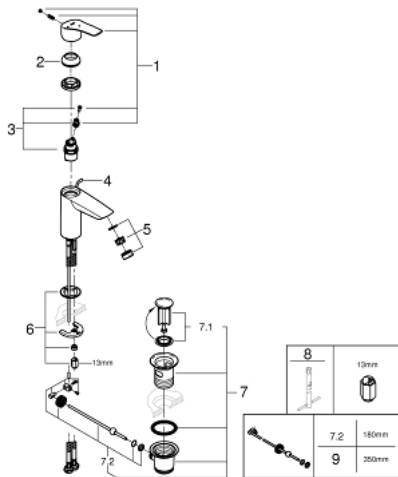

32 926 003 **EUROSMART BASIN MIXER 1/2"**
S-SIZE

PRODUCT DESCRIPTION

- Colour: Chrome
- monobloc installation
- metal lever
- GROHE SilkMove Energy Saving 28 mm ceramic cartridge with energy saving function via cold start
- adjustable flow rate limiter
- with temperature limiter
- GROHE Long-Life Shine durable sparkling sheen
- GROHE Water Saving mousseur 5.7 l/min
- Lead and Nickel Free Inner Water Ways
- GROHE FastFixation installation system
- pop-up waste set 1 1/4"
- lift rod in lateral position
- flexible connection hoses
- professional edition

32 926 003 **EUROSMART BASIN MIXER 1/2"**
S-SIZE

SPARE PARTS, July 2019 – now

- 1: lever (Spare part-nr. 48551000)
 - 2: Shield for cross handle (Spare part-nr. 46116000)
 - 3: Cartridge (Spare part-nr. 48518000)
 - 4: Lift rod (Spare part-nr. 65936PDO)
 - 5: Flow restrictor (Spare part-nr. 48159000)
 - 6: Shank mounting kit (Spare part-nr. 46645000)
 - 7: Pop-up waste set 1 1/4" (Spare part-nr. 28910000)
 - 7.1: Chrome bath plug (Spare part-nr. 07182000)
 - 7.2: Eccentric rod (Spare part-nr. 07052000)
 - 8: Mounting wrench (Spare part-nr. 19017000)*
 - 9: Eccentric rod (Spare part-nr. 07341000)*
- * Optional accessories