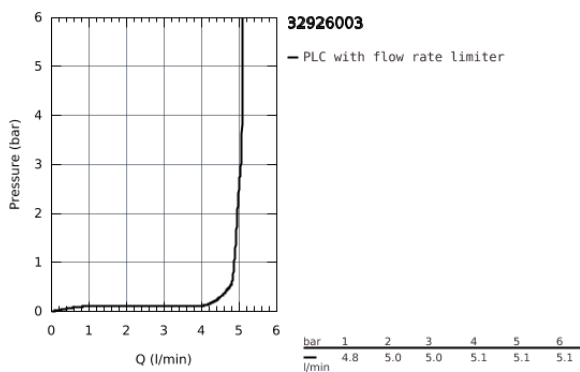

32 926 003 **EUROSMART BASIN MIXER 1/2"**
S-SIZE

PRODUCT DESCRIPTION

- Colour: Chrome
- monobloc installation
- metal lever
- GROHE SilkMove Energy Saving 28 mm ceramic cartridge with energy saving function via cold start
- adjustable flow rate limiter
- with temperature limiter
- GROHE Long-Life Shine durable sparkling sheen
- GROHE Water Saving mousseur 5.7 l/min
- Lead and Nickel Free Inner Water Ways
- GROHE FastFixation installation system
- pop-up waste set 1 1/4"
- lift rod in lateral position
- flexible connection hoses
- professional edition

32 926 003 **EUROSMART BASIN MIXER 1/2"**
S-SIZE

SPARE PARTS, July 2019 – now

- 1: lever (Spare part-nr. 48551000)
 - 2: Shield for cross handle (Spare part-nr. 46116000)
 - 3: Cartridge (Spare part-nr. 48518000)
 - 4: Lift rod (Spare part-nr. 65936PDO)
 - 5: Flow restrictor (Spare part-nr. 48159000)
 - 6: Shank mounting kit (Spare part-nr. 46645000)
 - 7: Pop-up waste set 1 1/4" (Spare part-nr. 28910000)
 - 7.1: Chrome bath plug (Spare part-nr. 07182000)
 - 7.2: Eccentric rod (Spare part-nr. 07052000)
 - 8: Mounting wrench (Spare part-nr. 19017000)*
 - 9: Eccentric rod (Spare part-nr. 07341000)*
- * Optional accessories