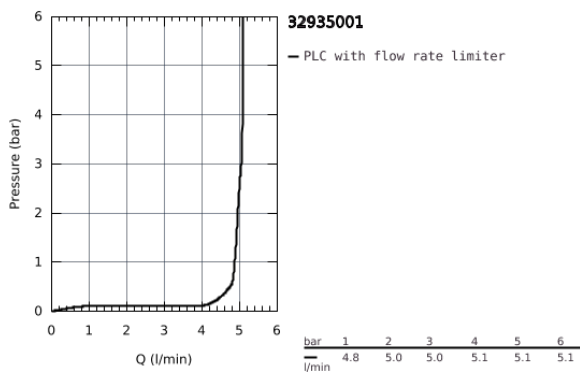

32 935 001 **ESSENCE BIDET MIXER 1/2"**
S-SIZE

PRODUCT DESCRIPTION

- Colour: Chrome
- monobloc installation
- metal lever
- 28 mm ceramic cartridge with GROHE SilkMove
- with temperature limiter
- GROHE Long-Life Shine durable sparkling sheen
- GROHE FastFixation Plus installation system
- ball-joint mousseur
- pop-up waste set 1 1/4"
- flexible connection hoses

32 935 001 **ESSENCE BIDET MIXER 1/2"**
S-SIZE

32 935 001 **ESSENCE BIDET MIXER 1/2"**
S-SIZE

SPARE PARTS, January 2014 – now

- 1: Lever (Spare part-nr. 46917000)
- 2: retaining ring (Spare part-nr. 46715000)
- 3: Cartridge (Spare part-nr. 46580000)
- 4: Pop-up rod (Spare part-nr. 46739000)
- 5: Flow restrictor (Spare part-nr. 13998000)
- 6: Shank mounting kit (Spare part-nr. 46645000)
- 7: Pop-up waste set 1 1/4\" (Spare part-nr. 28910000)
- 7.1: Chrome bath plug (Spare part-nr. 07182000)
- 7.2: Eccentric rod (Spare part-nr. 07052000)
- 8: Mounting wrench (Spare part-nr. 19017000)*
- 9: Eccentric rod (Spare part-nr. 07341000)*