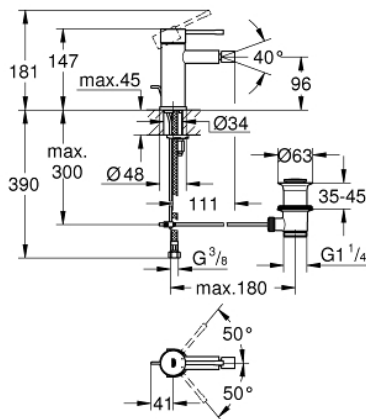

32 935 001 **ESSENCE BIDET MIXER 1/2"**
S-SIZE

PRODUCT DESCRIPTION

- Colour: Chrome
- monobloc installation
- metal lever
- 28 mm ceramic cartridge with GROHE SilkMove
- with temperature limiter
- GROHE Long-Life Shine durable sparkling sheen
- GROHE FastFixation Plus installation system
- ball-joint mousseur
- pop-up waste set 1 1/4"
- flexible connection hoses

32 935 001 **ESSENCE BIDET MIXER 1/2"**
S-SIZE

32 935 001 **ESSENCE BIDET MIXER 1/2"**
S-SIZE

SPARE PARTS, January 2014 – now

- 1: Lever (Spare part-nr. 46917000)
- 2: retaining ring (Spare part-nr. 46715000)
- 3: Cartridge (Spare part-nr. 46580000)
- 4: Pop-up rod (Spare part-nr. 46739000)
- 5: Flow restrictor (Spare part-nr. 13998000)
- 6: Shank mounting kit (Spare part-nr. 46645000)
- 7: Pop-up waste set 1 1/4\" (Spare part-nr. 28910000)
- 7.1: Chrome bath plug (Spare part-nr. 07182000)
- 7.2: Eccentric rod (Spare part-nr. 07052000)
- 8: Mounting wrench (Spare part-nr. 19017000)*
- 9: Eccentric rod (Spare part-nr. 07341000)*