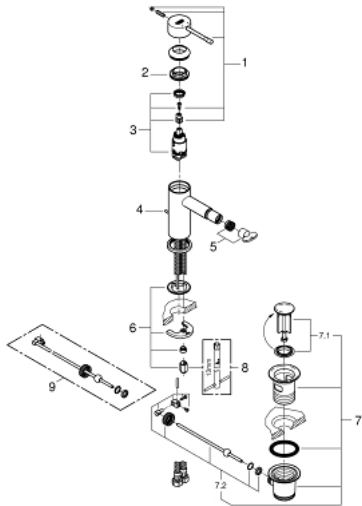

32 935 001 **ESSENCE BIDET MIXER 1/2"**
S-SIZE

PRODUCT DESCRIPTION

- Colour: Chrome
- monobloc installation
- metal lever
- 28 mm ceramic cartridge with GROHE SilkMove
- with temperature limiter
- GROHE Long-Life Shine durable sparkling sheen
- GROHE FastFixation Plus installation system
- ball-joint mousseur
- pop-up waste set 1 1/4"
- flexible connection hoses

32 935 001 **ESSENCE BIDET MIXER 1/2"**
S-SIZE

32 935 001 **ESSENCE BIDET MIXER 1/2"**
S-SIZE

SPARE PARTS, January 2014 – now

- 1: Lever (Spare part-nr. 46917000)
- 2: retaining ring (Spare part-nr. 46715000)
- 3: Cartridge (Spare part-nr. 46580000)
- 4: Pop-up rod (Spare part-nr. 46739000)
- 5: Flow restrictor (Spare part-nr. 13998000)
- 6: Shank mounting kit (Spare part-nr. 46645000)
- 7: Pop-up waste set 1 1/4\" (Spare part-nr. 28910000)
- 7.1: Chrome bath plug (Spare part-nr. 07182000)
- 7.2: Eccentric rod (Spare part-nr. 07052000)
- 8: Mounting wrench (Spare part-nr. 19017000)*
- 9: Eccentric rod (Spare part-nr. 07341000)*