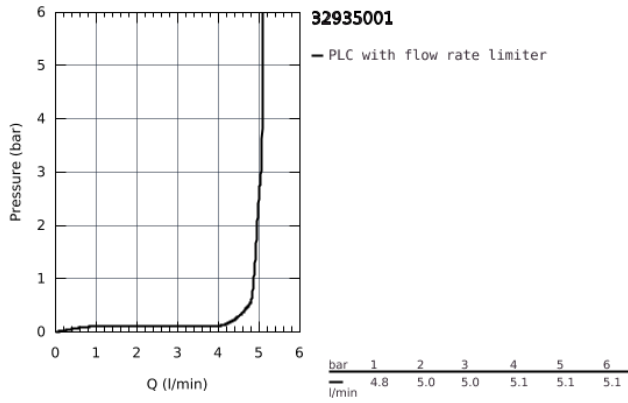

32 935 001 **ESSENCE BIDET MIXER 1/2"**
S-SIZE

PRODUCT DESCRIPTION

- Colour: Chrome
- monobloc installation
- metal lever
- 28 mm ceramic cartridge with GROHE SilkMove
- with temperature limiter
- GROHE Long-Life Shine durable sparkling sheen
- GROHE FastFixation Plus installation system
- ball-joint mousseur
- pop-up waste set 1 1/4"
- flexible connection hoses

32 935 001 **ESSENCE BIDET MIXER 1/2"**
S-SIZE

32 935 001 **ESSENCE BIDET MIXER 1/2"**
S-SIZE

SPARE PARTS, January 2014 – now

- 1: Lever (Spare part-nr. 46917000)
- 2: retaining ring (Spare part-nr. 46715000)
- 3: Cartridge (Spare part-nr. 46580000)
- 4: Pop-up rod (Spare part-nr. 46739000)
- 5: Flow restrictor (Spare part-nr. 13998000)
- 6: Shank mounting kit (Spare part-nr. 46645000)
- 7: Pop-up waste set 1 1/4\" (Spare part-nr. 28910000)
- 7.1: Chrome bath plug (Spare part-nr. 07182000)
- 7.2: Eccentric rod (Spare part-nr. 07052000)
- 8: Mounting wrench (Spare part-nr. 19017000)*
- 9: Eccentric rod (Spare part-nr. 07341000)*