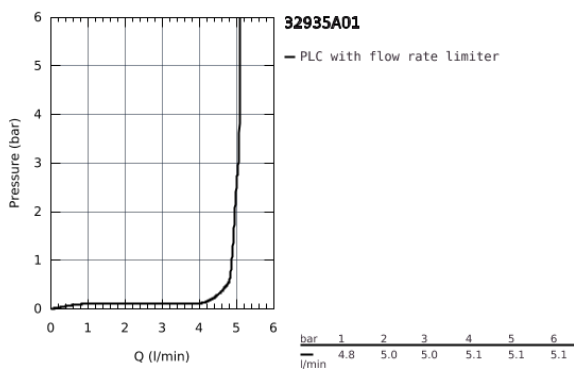

32 935 A01 ESSENCE BIDET MIXER 1/2"
S-SIZE

PRODUCT DESCRIPTION

- Colour: hard graphite
- monobloc installation
- metal lever
- 28 mm ceramic cartridge with GROHE SilkMove
- with temperature limiter
- GROHE Long-Life Shine finish
- GROHE FastFixation Plus installation system
- ball-joint mousseur
- pop-up waste set 1 1/4"
- flexible connection hoses

32 935 A01 ESSENCE BIDET MIXER 1/2"
S-SIZE