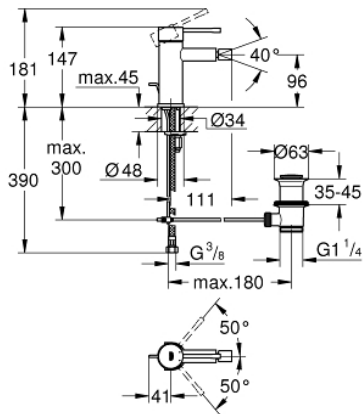

32 935 A01 ESSENCE BIDET MIXER 1/2"
S-SIZE

PRODUCT DESCRIPTION

- Colour: hard graphite
- monobloc installation
- metal lever
- 28 mm ceramic cartridge with GROHE SilkMove
- with temperature limiter
- GROHE Long-Life Shine finish
- GROHE FastFixation Plus installation system
- ball-joint mousseur
- pop-up waste set 1 1/4"
- flexible connection hoses

32 935 A01 ESSENCE BIDET MIXER 1/2"
S-SIZE