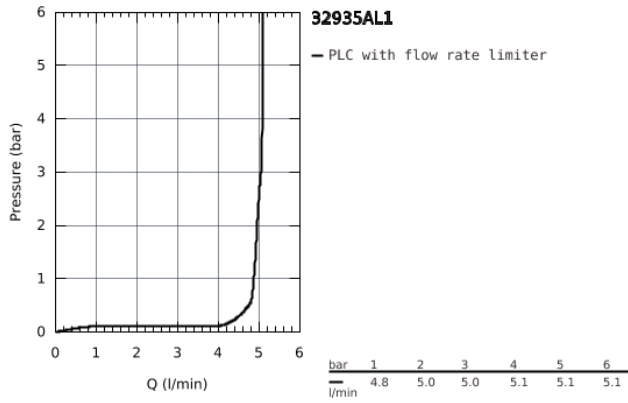

32 935 AL1 ESSENCE BIDET MIXER 1/2"
S-SIZE

PRODUCT DESCRIPTION

- Colour: brushed hard graphite
- monobloc installation
- metal lever
- 28 mm ceramic cartridge with GROHE SilkMove
- with temperature limiter
- GROHE Long-Life Shine finish
- GROHE FastFixation Plus installation system
- ball-joint mousseur
- pop-up waste set 1 1/4"
- flexible connection hoses

32 935 AL1 ESSENCE BIDET MIXER 1/2"
S-SIZE

32 935 AL1 ESSENCE BIDET MIXER 1/2" S-SIZE

SPARE PARTS, November 2016 – now

- 1: Lever (Spare part-nr. 46917AL0)
- 2: retaining ring (Spare part-nr. 46715000)
- 3: Cartridge (Spare part-nr. 46580000)
- 4: Pop-up rod (Spare part-nr. 46739AL0)
- 5: Flow restrictor (Spare part-nr. 13998000)
- 6: Shank mounting kit (Spare part-nr. 46645000)
- 7: Pop-up waste set 1 1/4" (Spare part-nr. 28910AL0)
- 7.1: Chrome bath plug (Spare part-nr. 07182AL0)
- 7.2: Eccentric rod (Spare part-nr. 07052000)
- 8: Mounting wrench (Spare part-nr. 19017000)*
- 9: Eccentric rod (Spare part-nr. 07341000)*