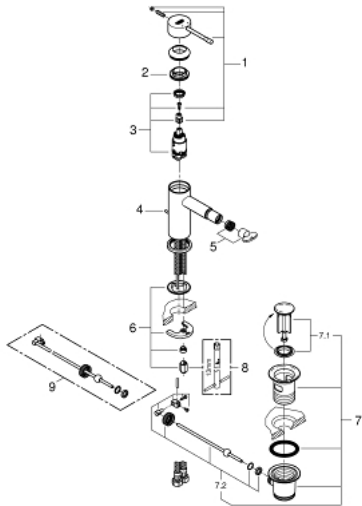

32 935 AL1 ESSENCE BIDET MIXER 1/2"
S-SIZE

PRODUCT DESCRIPTION

- Colour: brushed hard graphite
- monobloc installation
- metal lever
- 28 mm ceramic cartridge with GROHE SilkMove
- with temperature limiter
- GROHE Long-Life Shine finish
- GROHE FastFixation Plus installation system
- ball-joint mousseur
- pop-up waste set 1 1/4"
- flexible connection hoses

32 935 AL1 ESSENCE BIDET MIXER 1/2"
S-SIZE

32 935 AL1 ESSENCE BIDET MIXER 1/2" S-SIZE

SPARE PARTS, November 2016 – now

- 1: Lever (Spare part-nr. 46917AL0)
- 2: retaining ring (Spare part-nr. 46715000)
- 3: Cartridge (Spare part-nr. 46580000)
- 4: Pop-up rod (Spare part-nr. 46739AL0)
- 5: Flow restrictor (Spare part-nr. 13998000)
- 6: Shank mounting kit (Spare part-nr. 46645000)
- 7: Pop-up waste set 1 1/4" (Spare part-nr. 28910AL0)
- 7.1: Chrome bath plug (Spare part-nr. 07182AL0)
- 7.2: Eccentric rod (Spare part-nr. 07052000)
- 8: Mounting wrench (Spare part-nr. 19017000)*
- 9: Eccentric rod (Spare part-nr. 07341000)*