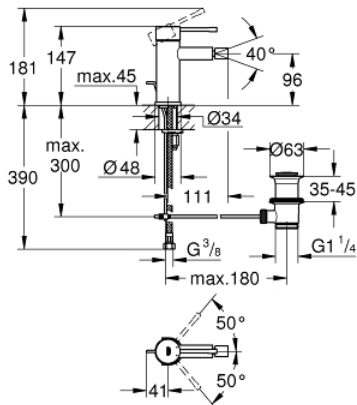

32 935 AL1 ESSENCE BIDET MIXER 1/2"
S-SIZE

PRODUCT DESCRIPTION

- Colour: brushed hard graphite
- monobloc installation
- metal lever
- 28 mm ceramic cartridge with GROHE SilkMove
- with temperature limiter
- GROHE Long-Life Shine finish
- GROHE FastFixation Plus installation system
- ball-joint mousseur
- pop-up waste set 1 1/4"
- flexible connection hoses

32 935 AL1 ESSENCE BIDET MIXER 1/2"
S-SIZE

32 935 AL1 ESSENCE BIDET MIXER 1/2" S-SIZE

SPARE PARTS, November 2016 – now

- 1: Lever (Spare part-nr. 46917AL0)
- 2: retaining ring (Spare part-nr. 46715000)
- 3: Cartridge (Spare part-nr. 46580000)
- 4: Pop-up rod (Spare part-nr. 46739AL0)
- 5: Flow restrictor (Spare part-nr. 13998000)
- 6: Shank mounting kit (Spare part-nr. 46645000)
- 7: Pop-up waste set 1 1/4" (Spare part-nr. 28910AL0)
- 7.1: Chrome bath plug (Spare part-nr. 07182AL0)
- 7.2: Eccentric rod (Spare part-nr. 07052000)
- 8: Mounting wrench (Spare part-nr. 19017000)*
- 9: Eccentric rod (Spare part-nr. 07341000)*