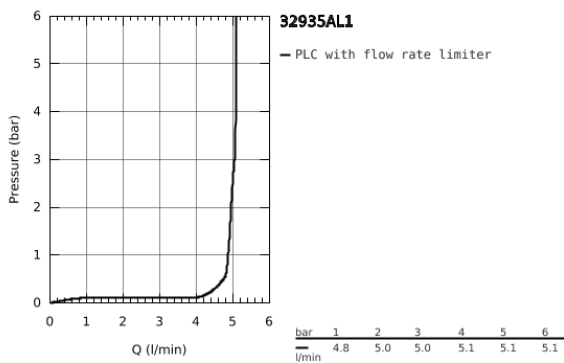

32 935 AL1 ESSENCE BIDET MIXER 1/2"
S-SIZE

PRODUCT DESCRIPTION

- Colour: brushed hard graphite
- monobloc installation
- metal lever
- 28 mm ceramic cartridge with GROHE SilkMove
- with temperature limiter
- GROHE Long-Life Shine finish
- GROHE FastFixation Plus installation system
- ball-joint mousseur
- pop-up waste set 1 1/4"
- flexible connection hoses

32 935 AL1 ESSENCE BIDET MIXER 1/2"
S-SIZE

32 935 AL1 ESSENCE BIDET MIXER 1/2" S-SIZE

SPARE PARTS, November 2016 – now

- 1: Lever (Spare part-nr. 46917AL0)
- 2: retaining ring (Spare part-nr. 46715000)
- 3: Cartridge (Spare part-nr. 46580000)
- 4: Pop-up rod (Spare part-nr. 46739AL0)
- 5: Flow restrictor (Spare part-nr. 13998000)
- 6: Shank mounting kit (Spare part-nr. 46645000)
- 7: Pop-up waste set 1 1/4" (Spare part-nr. 28910AL0)
- 7.1: Chrome bath plug (Spare part-nr. 07182AL0)
- 7.2: Eccentric rod (Spare part-nr. 07052000)
- 8: Mounting wrench (Spare part-nr. 19017000)*
- 9: Eccentric rod (Spare part-nr. 07341000)*