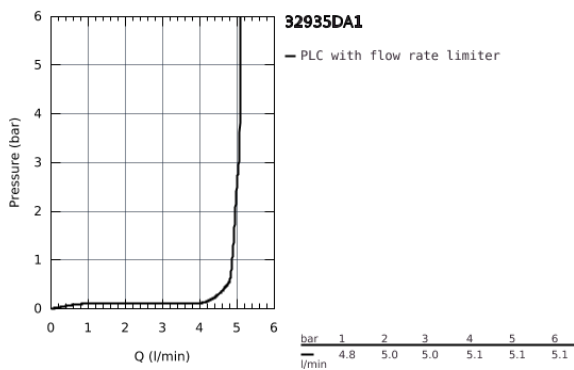

32 935 DA1 **ESSENCE BIDET MIXER 1/2"**
S-SIZE

PRODUCT DESCRIPTION

- Colour: warm sunset
 - monobloc installation
 - metal lever
 - 28 mm ceramic cartridge with GROHE SilkMove
 - with temperature limiter
 - GROHE Long-Life Shine finish
 - GROHE FastFixation Plus installation system
 - ball-joint mousseur
 - pop-up waste set 1 1/4"
-
- flexible connection hoses

32 935 DA1 ESSENCE BIDET MIXER 1/2"
S-SIZE