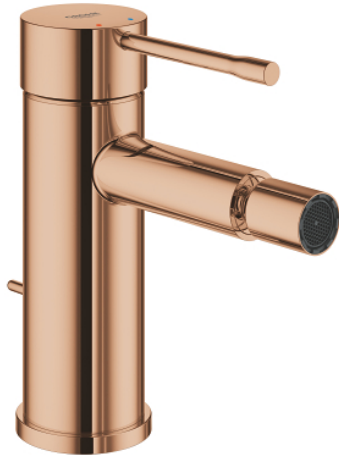

32 935 DA1 **ESSENCE BIDET MIXER 1/2"**
S-SIZE

PRODUCT DESCRIPTION

- Colour: warm sunset
 - monobloc installation
 - metal lever
 - 28 mm ceramic cartridge with GROHE SilkMove
 - with temperature limiter
 - GROHE Long-Life Shine finish
 - GROHE FastFixation Plus installation system
 - ball-joint mousseur
 - pop-up waste set 1 1/4"
-
- flexible connection hoses

32 935 DA1 ESSENCE BIDET MIXER 1/2"
S-SIZE