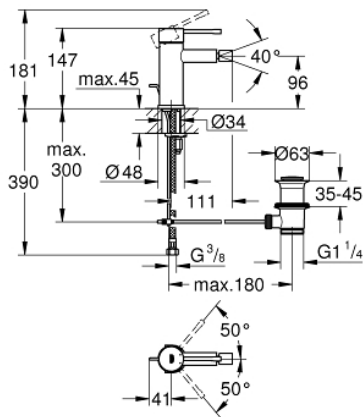

32 935 DA1 **ESSENCE BIDET MIXER 1/2"**
S-SIZE

PRODUCT DESCRIPTION

- Colour: warm sunset
 - monobloc installation
 - metal lever
 - 28 mm ceramic cartridge with GROHE SilkMove
 - with temperature limiter
 - GROHE Long-Life Shine finish
 - GROHE FastFixation Plus installation system
 - ball-joint mousseur
 - pop-up waste set 1 1/4"
-
- flexible connection hoses

32 935 DA1 ESSENCE BIDET MIXER 1/2"
S-SIZE