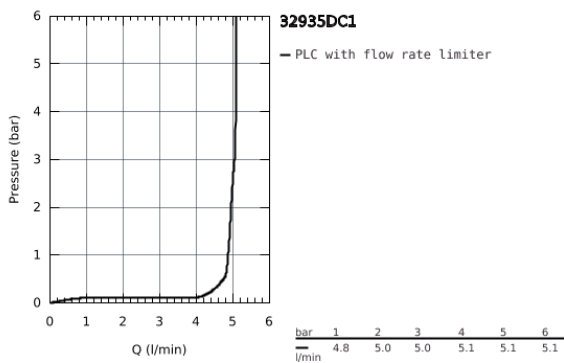

32 935 DC1 **ESSENCE BIDET MIXER 1/2"**  
**S-SIZE**

**PRODUCT DESCRIPTION**

- Colour: supersteel
- monobloc installation
- metal lever
- 28 mm ceramic cartridge with GROHE SilkMove
- with temperature limiter
- GROHE Long-Life Shine finish
- GROHE FastFixation Plus installation system
- ball-joint mousseur
- pop-up waste set 1 1/4"
- flexible connection hoses
- min. recommended pressure 1.0 bar

## 32 935 DC1 ESSENCE BIDET MIXER 1/2" S-SIZE