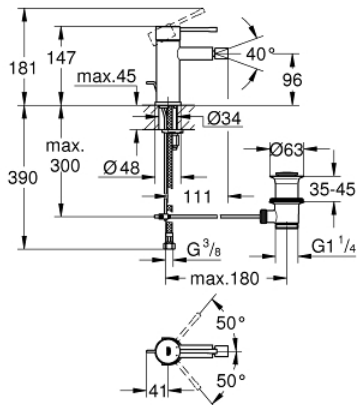

32 935 DC1 **ESSENCE BIDET MIXER 1/2"**  
**S-SIZE**

**PRODUCT DESCRIPTION**

- Colour: supersteel
- monobloc installation
- metal lever
- 28 mm ceramic cartridge with GROHE SilkMove
- with temperature limiter
- GROHE Long-Life Shine finish
- GROHE FastFixation Plus installation system
- ball-joint mousseur
- pop-up waste set 1 1/4"
- flexible connection hoses
- min. recommended pressure 1.0 bar

## 32 935 DC1 ESSENCE BIDET MIXER 1/2" S-SIZE

### SPARE PARTS, January 2016 – now

- 1: Lever (Spare part-nr. 46917DC0)
- 2: retaining ring (Spare part-nr. 46715000)
- 3: Cartridge (Spare part-nr. 46580000)
- 4: Pop-up rod (Spare part-nr. 46739EN0)
- 5: Flow restrictor (Spare part-nr. 13998000)
- 6: Shank mounting kit (Spare part-nr. 46645000)
- 7: Pop-up waste set 1 1/4" (Spare part-nr. 28910DC0)
- 7.1: Chrome bath plug (Spare part-nr. 07182DC0)
- 7.2: Eccentric rod (Spare part-nr. 07052000)
- 8: Mounting wrench (Spare part-nr. 19017000)\*
- 9: Eccentric rod (Spare part-nr. 07341000)\*