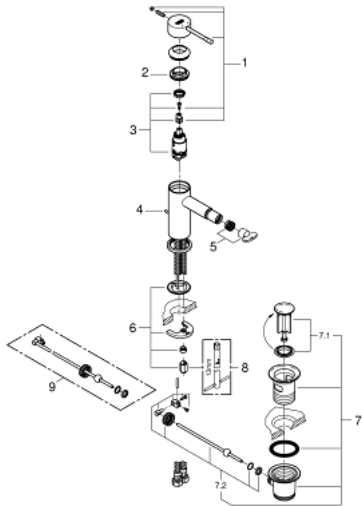

32 935 DC1 **ESSENCE BIDET MIXER 1/2"**  
**S-SIZE**

**PRODUCT DESCRIPTION**

- Colour: supersteel
- monobloc installation
- metal lever
- 28 mm ceramic cartridge with GROHE SilkMove
- with temperature limiter
- GROHE Long-Life Shine finish
- GROHE FastFixation Plus installation system
- ball-joint mousseur
- pop-up waste set 1 1/4"
- flexible connection hoses
- min. recommended pressure 1.0 bar

## 32 935 DC1 ESSENCE BIDET MIXER 1/2" S-SIZE

### SPARE PARTS, January 2016 – now

- 1: Lever (Spare part-nr. 46917DC0)
- 2: retaining ring (Spare part-nr. 46715000)
- 3: Cartridge (Spare part-nr. 46580000)
- 4: Pop-up rod (Spare part-nr. 46739EN0)
- 5: Flow restrictor (Spare part-nr. 13998000)
- 6: Shank mounting kit (Spare part-nr. 46645000)
- 7: Pop-up waste set 1 1/4" (Spare part-nr. 28910DC0)
- 7.1: Chrome bath plug (Spare part-nr. 07182DC0)
- 7.2: Eccentric rod (Spare part-nr. 07052000)
- 8: Mounting wrench (Spare part-nr. 19017000)\*
- 9: Eccentric rod (Spare part-nr. 07341000)\*