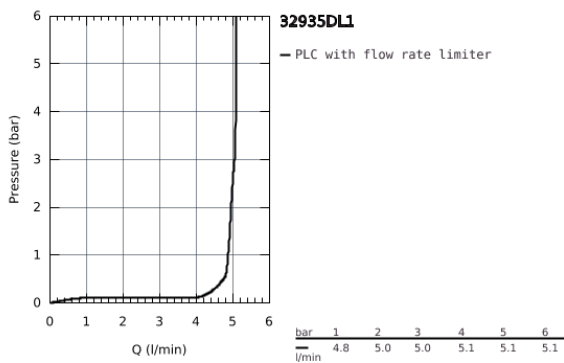

32 935 DL1 **ESSENCE BIDET MIXER 1/2"**
S-SIZE

PRODUCT DESCRIPTION

- Colour: brushed warm sunset
- monobloc installation
- metal lever
- 28 mm ceramic cartridge with GROHE SilkMove
- with temperature limiter
- GROHE Long-Life Shine finish
- GROHE FastFixation Plus installation system
- ball-joint mousseur
- pop-up waste set 1 1/4"

- flexible connection hoses

32 935 DL1 **ESSENCE BIDET MIXER 1/2"**
S-SIZE