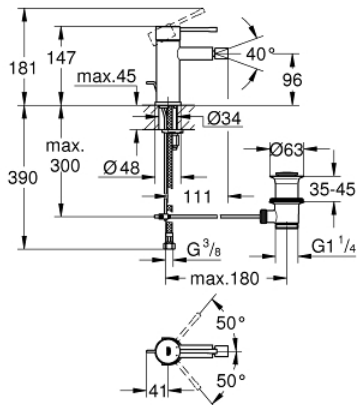

32 935 DL1 **ESSENCE BIDET MIXER 1/2"**
S-SIZE

PRODUCT DESCRIPTION

- Colour: brushed warm sunset
- monobloc installation
- metal lever
- 28 mm ceramic cartridge with GROHE SilkMove
- with temperature limiter
- GROHE Long-Life Shine finish
- GROHE FastFixation Plus installation system
- ball-joint mousseur
- pop-up waste set 1 1/4"

- flexible connection hoses

32 935 DL1 **ESSENCE BIDET MIXER 1/2"**
S-SIZE