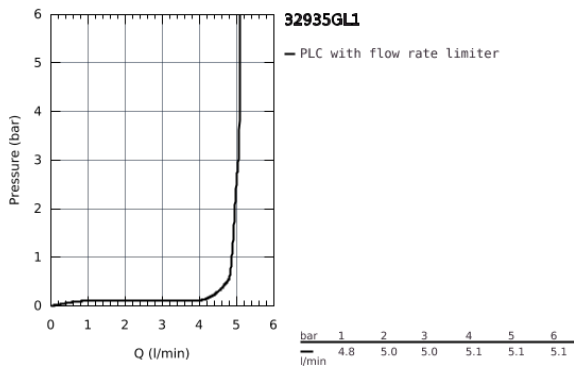

32 935 GL1 **ESSENCE BIDET MIXER 1/2"**  
**S-SIZE**

**PRODUCT DESCRIPTION**

- Colour: cool sunrise
- monobloc installation
- metal lever
- 28 mm ceramic cartridge with GROHE SilkMove
- with temperature limiter
- GROHE Long-Life Shine finish
- GROHE FastFixation Plus installation system
- ball-joint mousseur
- pop-up waste set 1 1/4"
- flexible connection hoses

32 935 GL1 **ESSENCE BIDET MIXER 1/2"**  
**S-SIZE**