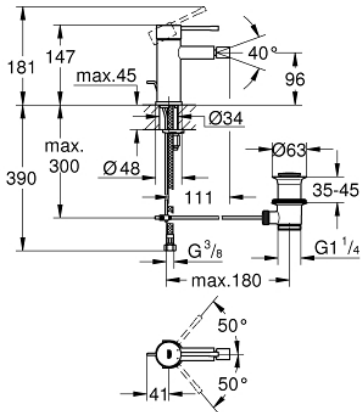

32 935 GL1 **ESSENCE BIDET MIXER 1/2"**  
**S-SIZE**

**PRODUCT DESCRIPTION**

- Colour: cool sunrise
- monobloc installation
- metal lever
- 28 mm ceramic cartridge with GROHE SilkMove
- with temperature limiter
- GROHE Long-Life Shine finish
- GROHE FastFixation Plus installation system
- ball-joint mousseur
- pop-up waste set 1 1/4"
- flexible connection hoses

32 935 GL1 **ESSENCE BIDET MIXER 1/2"**  
**S-SIZE**