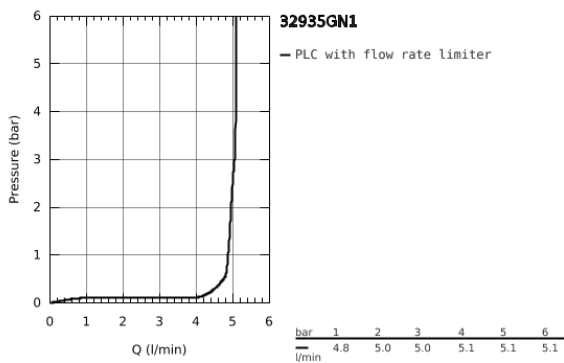

32 935 GN1 **ESSENCE BIDET MIXER 1/2"**
S-SIZE

PRODUCT DESCRIPTION

- Colour: brushed cool sunrise
- monobloc installation
- metal lever
- 28 mm ceramic cartridge with GROHE SilkMove
- with temperature limiter
- GROHE Long-Life Shine finish
- GROHE FastFixation Plus installation system
- ball-joint mousseur
- pop-up waste set 1 1/4"
- flexible connection hoses

32 935 GN1 ESSENCE BIDET MIXER 1/2"
S-SIZE