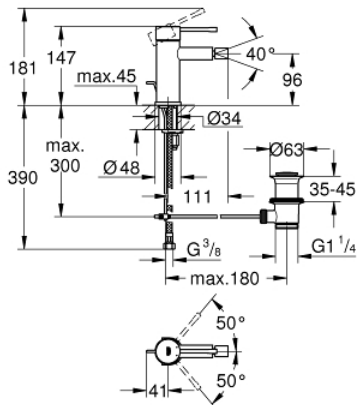

32 935 GN1 **ESSENCE BIDET MIXER 1/2"**
S-SIZE

PRODUCT DESCRIPTION

- Colour: brushed cool sunrise
- monobloc installation
- metal lever
- 28 mm ceramic cartridge with GROHE SilkMove
- with temperature limiter
- GROHE Long-Life Shine finish
- GROHE FastFixation Plus installation system
- ball-joint mousseur
- pop-up waste set 1 1/4"
- flexible connection hoses

32 935 GN1 ESSENCE BIDET MIXER 1/2"
S-SIZE