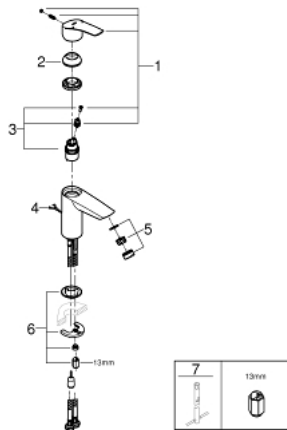

33 188 003 **EUROSMART BASIN MIXER 1/2"**
S-SIZE

PRODUCT DESCRIPTION

- Colour: Chrome
- monobloc installation
- metal lever
- 28 mm ceramic cartridge with GROHE SilkMove
- adjustable flow rate limiter
- with temperature limiter
- GROHE Long-Life Shine durable sparkling sheen
- GROHE Water Saving mousseur 5.7 l/min
- Lead and Nickel Free Inner Water Ways
- GROHE FastFixation installation system
- retractable chain

- flexible connection hoses
- professional edition

33 188 003 **EUROSMART BASIN MIXER 1/2"**
S-SIZE

SPARE PARTS, July 2019 – now

- 1: lever (Spare part-nr. 48548000)
- 2: Shield for cross handle (Spare part-nr. 46116000)
- 3: Cartridge (Spare part-nr. 48518000)
- 4: Chain support (Spare part-nr. 06815000)
- 5: Flow restrictor (Spare part-nr. 48159000)
- 6: Shank mounting kit (Spare part-nr. 46645000)
- 7: Mounting wrench (Spare part-nr. 19017000)*