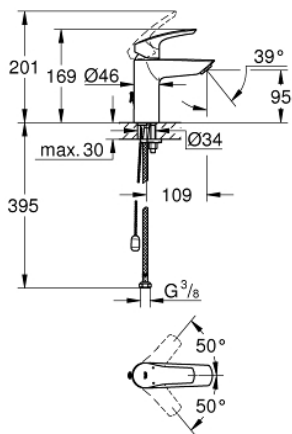

33 188 003 **EUROSMART BASIN MIXER 1/2"**
S-SIZE

PRODUCT DESCRIPTION

- Colour: Chrome
- monobloc installation
- metal lever
- 28 mm ceramic cartridge with GROHE SilkMove
- adjustable flow rate limiter
- with temperature limiter
- GROHE Long-Life Shine durable sparkling sheen
- GROHE Water Saving mousseur 5.7 l/min
- Lead and Nickel Free Inner Water Ways
- GROHE FastFixation installation system
- retractable chain

- flexible connection hoses
- professional edition

33 188 003 **EUROSMART BASIN MIXER 1/2"**
S-SIZE

SPARE PARTS, July 2019 – now

- 1: lever (Spare part-nr. 48548000)
- 2: Shield for cross handle (Spare part-nr. 46116000)
- 3: Cartridge (Spare part-nr. 48518000)
- 4: Chain support (Spare part-nr. 06815000)
- 5: Flow restrictor (Spare part-nr. 48159000)
- 6: Shank mounting kit (Spare part-nr. 46645000)
- 7: Mounting wrench (Spare part-nr. 19017000)*