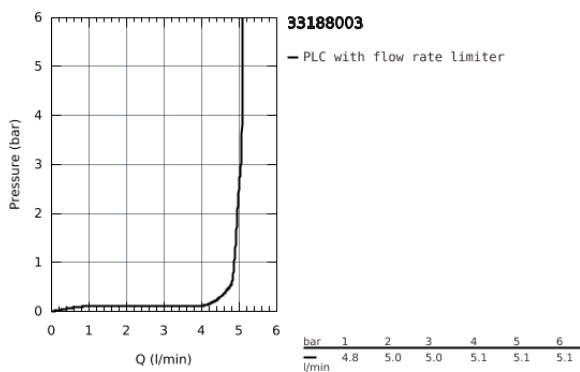

33 188 003 **EUROSMART BASIN MIXER 1/2"**
S-SIZE

PRODUCT DESCRIPTION

- Colour: Chrome
- monobloc installation
- metal lever
- 28 mm ceramic cartridge with GROHE SilkMove
- adjustable flow rate limiter
- with temperature limiter
- GROHE Long-Life Shine durable sparkling sheen
- GROHE Water Saving mousseur 5.7 l/min
- Lead and Nickel Free Inner Water Ways
- GROHE FastFixation installation system
- retractable chain

- flexible connection hoses
- professional edition

33 188 003 **EUROSMART BASIN MIXER 1/2"**
S-SIZE

SPARE PARTS, July 2019 – now

- 1: lever (Spare part-nr. 48548000)
- 2: Shield for cross handle (Spare part-nr. 46116000)
- 3: Cartridge (Spare part-nr. 48518000)
- 4: Chain support (Spare part-nr. 06815000)
- 5: Flow restrictor (Spare part-nr. 48159000)
- 6: Shank mounting kit (Spare part-nr. 46645000)
- 7: Mounting wrench (Spare part-nr. 19017000)*