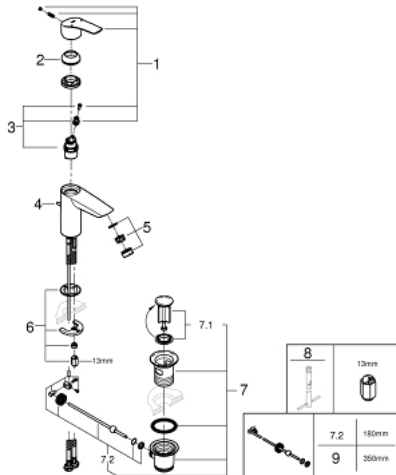

33 265 003 **EUROSMART BASIN MIXER 1/2"**  
**S-SIZE**

**PRODUCT DESCRIPTION**

- Colour: Chrome
- monobloc installation
- metal lever
- 28 mm ceramic cartridge with GROHE SilkMove
- adjustable flow rate limiter
- with temperature limiter
- GROHE Long-Life Shine durable sparkling sheen
- GROHE Water Saving mousseur 5.7 l/min
- Lead and Nickel Free Inner Water Ways
- GROHE FastFixation installation system

- flexible connection hoses

- pop-up waste set 1 1/4"

- professional edition

33 265 003 **EUROSMART BASIN MIXER 1/2"**  
**S-SIZE**

**SPARE PARTS**, July 2019 – now

- 1: lever (Spare part-nr. 48548000)
  - 2: Shield for cross handle (Spare part-nr. 46116000)
  - 3: Cartridge (Spare part-nr. 48518000)
  - 4: lift rod US (Spare part-nr. 65936000)
  - 5: Flow restrictor (Spare part-nr. 48159000)
  - 6: Shank mounting kit (Spare part-nr. 46645000)
  - 7: Pop-up waste set 1 1/4" (Spare part-nr. 28910000)
  - 7.1: Chrome bath plug (Spare part-nr. 07182000)
  - 7.2: Eccentric rod (Spare part-nr. 07052000)
  - 8: Mounting wrench (Spare part-nr. 19017000)\*
  - 9: Eccentric rod (Spare part-nr. 07341000)\*
- \* Optional accessories