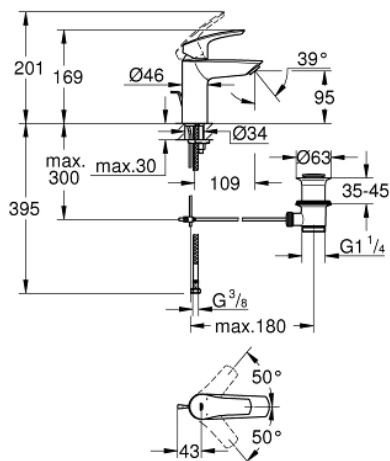

33 265 003 **EUROSMART BASIN MIXER 1/2"**  
**S-SIZE**

**PRODUCT DESCRIPTION**

- Colour: Chrome
- monobloc installation
- metal lever
- 28 mm ceramic cartridge with GROHE SilkMove
- adjustable flow rate limiter
- with temperature limiter
- GROHE Long-Life Shine durable sparkling sheen
- GROHE Water Saving mousseur 5.7 l/min
- Lead and Nickel Free Inner Water Ways
- GROHE FastFixation installation system

- flexible connection hoses

- pop-up waste set 1 1/4"

- professional edition

33 265 003 **EUROSMART BASIN MIXER 1/2"**  
**S-SIZE**

**SPARE PARTS**, July 2019 – now

- 1: lever (Spare part-nr. 48548000)
  - 2: Shield for cross handle (Spare part-nr. 46116000)
  - 3: Cartridge (Spare part-nr. 48518000)
  - 4: lift rod US (Spare part-nr. 65936000)
  - 5: Flow restrictor (Spare part-nr. 48159000)
  - 6: Shank mounting kit (Spare part-nr. 46645000)
  - 7: Pop-up waste set 1 1/4" (Spare part-nr. 28910000)
  - 7.1: Chrome bath plug (Spare part-nr. 07182000)
  - 7.2: Eccentric rod (Spare part-nr. 07052000)
  - 8: Mounting wrench (Spare part-nr. 19017000)\*
  - 9: Eccentric rod (Spare part-nr. 07341000)\*
- \* Optional accessories