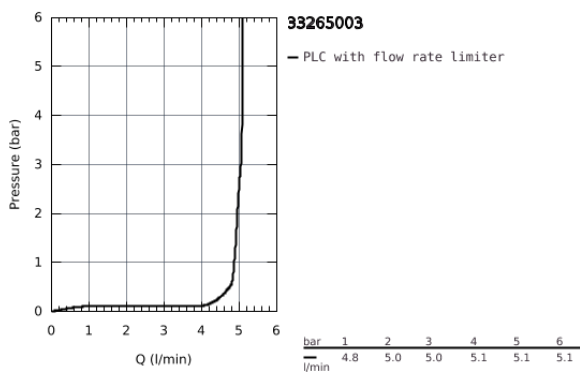

33 265 003 **EUROSMART BASIN MIXER 1/2"**  
**S-SIZE**

**PRODUCT DESCRIPTION**

- Colour: Chrome
- monobloc installation
- metal lever
- 28 mm ceramic cartridge with GROHE SilkMove
- adjustable flow rate limiter
- with temperature limiter
- GROHE Long-Life Shine durable sparkling sheen
- GROHE Water Saving mousseur 5.7 l/min
- Lead and Nickel Free Inner Water Ways
- GROHE FastFixation installation system

- flexible connection hoses

- pop-up waste set 1 1/4"

- professional edition

33 265 003 **EUROSMART BASIN MIXER 1/2"**  
**S-SIZE**

**SPARE PARTS**, July 2019 – now

- 1: lever (Spare part-nr. 48548000)
  - 2: Shield for cross handle (Spare part-nr. 46116000)
  - 3: Cartridge (Spare part-nr. 48518000)
  - 4: lift rod US (Spare part-nr. 65936000)
  - 5: Flow restrictor (Spare part-nr. 48159000)
  - 6: Shank mounting kit (Spare part-nr. 46645000)
  - 7: Pop-up waste set 1 1/4" (Spare part-nr. 28910000)
  - 7.1: Chrome bath plug (Spare part-nr. 07182000)
  - 7.2: Eccentric rod (Spare part-nr. 07052000)
  - 8: Mounting wrench (Spare part-nr. 19017000)\*
  - 9: Eccentric rod (Spare part-nr. 07341000)\*
- \* Optional accessories