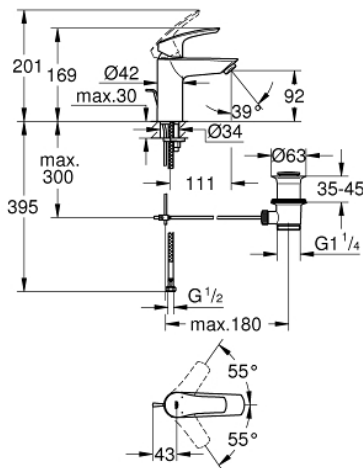

33 265 30L EUROSMART BASIN MIXER 1/2" S-SIZE

PRODUCT DESCRIPTION

- Colour: Chrome
- monobloc installation
- metal lever
- 28 mm ceramic cartridge with GROHE SilkMove
- adjustable flow rate limiter
- with temperature limiter
- GROHE Long-Life Shine durable sparkling sheen
- Lead and Nickel Free Inner Water Ways
- GROHE FastFixation installation system
- pop-up waste set 1 1/4"

- flexible connection hoses

- mousseur
- for low pressure
- min. recommended pressure 0.2 bar
- professional edition

33 265 30L EUROSMART BASIN MIXER 1/2"
S-SIZE

SPARE PARTS, December 2019 – now

- 1: lever (Spare part-nr. 48548000)
 - 2: Shield for cross handle (Spare part-nr. 46116000)
 - 3: Cartridge (Spare part-nr. 48518000)
 - 4: lift rod US (Spare part-nr. 65936000)
 - 5: flow control UK (Spare part-nr. 48563000)
 - 6: Shank mounting kit (Spare part-nr. 46645000)
 - 7: Pop-up waste set 1 1/4" (Spare part-nr. 28910000)
 - 7.1: Chrome bath plug (Spare part-nr. 07182000)
 - 7.2: Eccentric rod (Spare part-nr. 07052000)
 - 8: Mounting wrench (Spare part-nr. 19017000)*
 - 9: Eccentric rod (Spare part-nr. 07341000)*
- * Optional accessories