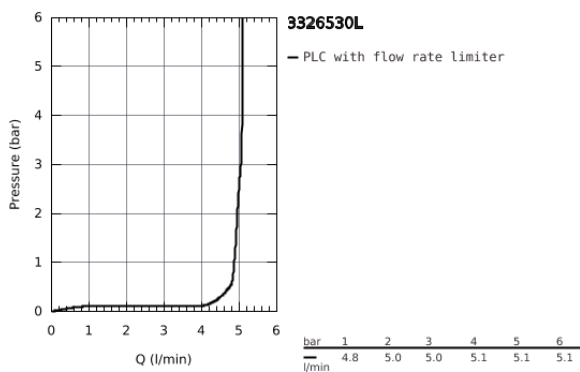

33 265 30L EUROSMART BASIN MIXER 1/2" S-SIZE

PRODUCT DESCRIPTION

- Colour: Chrome
- monobloc installation
- metal lever
- 28 mm ceramic cartridge with GROHE SilkMove
- adjustable flow rate limiter
- with temperature limiter
- GROHE Long-Life Shine durable sparkling sheen
- Lead and Nickel Free Inner Water Ways
- GROHE FastFixation installation system
- pop-up waste set 1 1/4"

- flexible connection hoses

- mousseur
- for low pressure
- min. recommended pressure 0.2 bar
- professional edition

33 265 30L EUROSMART BASIN MIXER 1/2"
S-SIZE

SPARE PARTS, December 2019 – now

- 1: lever (Spare part-nr. 48548000)
 - 2: Shield for cross handle (Spare part-nr. 46116000)
 - 3: Cartridge (Spare part-nr. 48518000)
 - 4: lift rod US (Spare part-nr. 65936000)
 - 5: flow control UK (Spare part-nr. 48563000)
 - 6: Shank mounting kit (Spare part-nr. 46645000)
 - 7: Pop-up waste set 1 1/4" (Spare part-nr. 28910000)
 - 7.1: Chrome bath plug (Spare part-nr. 07182000)
 - 7.2: Eccentric rod (Spare part-nr. 07052000)
 - 8: Mounting wrench (Spare part-nr. 19017000)*
 - 9: Eccentric rod (Spare part-nr. 07341000)*
- * Optional accessories