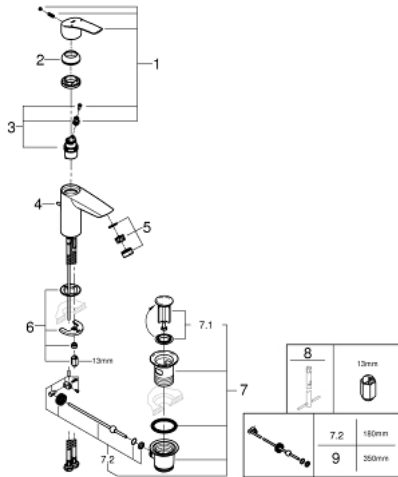

33 265 30L EUROSMART BASIN MIXER 1/2" S-SIZE

PRODUCT DESCRIPTION

- Colour: Chrome
- monobloc installation
- metal lever
- 28 mm ceramic cartridge with GROHE SilkMove
- adjustable flow rate limiter
- with temperature limiter
- GROHE Long-Life Shine durable sparkling sheen
- Lead and Nickel Free Inner Water Ways
- GROHE FastFixation installation system
- pop-up waste set 1 1/4"

- flexible connection hoses

- mousseur
- for low pressure
- min. recommended pressure 0.2 bar
- professional edition

33 265 30L EUROSMART BASIN MIXER 1/2"
S-SIZE

SPARE PARTS, December 2019 – now

- 1: lever (Spare part-nr. 48548000)
 - 2: Shield for cross handle (Spare part-nr. 46116000)
 - 3: Cartridge (Spare part-nr. 48518000)
 - 4: lift rod US (Spare part-nr. 65936000)
 - 5: flow control UK (Spare part-nr. 48563000)
 - 6: Shank mounting kit (Spare part-nr. 46645000)
 - 7: Pop-up waste set 1 1/4" (Spare part-nr. 28910000)
 - 7.1: Chrome bath plug (Spare part-nr. 07182000)
 - 7.2: Eccentric rod (Spare part-nr. 07052000)
 - 8: Mounting wrench (Spare part-nr. 19017000)*
 - 9: Eccentric rod (Spare part-nr. 07341000)*
- * Optional accessories