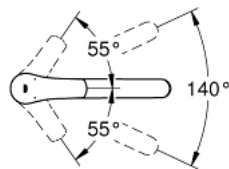

33 281 30E EUROSMART SINGLE-LEVER SINK MIXER 1/2"

PRODUCT DESCRIPTION

- Colour: Chrome
- low spout
- monobloc installation
- GROHE Long-Life Shine durable sparkling sheen
- GROHE SilkMove 35 mm ceramic cartridge
- integrated temperature limiter
- adjustable flow rate limiter
- swivel cast spout
- swivel area 140°
- Lead and Nickel Free Inner Water Ways
- GROHE Water Saving 5,7 l/min mousseur with coin slot for tool free replacement
- flexible connection hoses 3/8"
- metal fixation set
- professional edition

33 281 30E EUROSMART SINGLE-LEVER SINK MIXER 1/2"

SPARE PARTS, September 2019 – now

- 1: lever (Spare part-nr. 48530000)
- 2: Shield for cross handle (Spare part-nr. 46492000)
- 3: Screw ring (Spare part-nr. 46815000)
- 4: Cartridge (Spare part-nr. 46374000)
- 5: Flow straightener (Spare part-nr. 48377000)
- 6: Mounting set (Spare part-nr. 48477000)
- 7: Socket Spanner (Spare part-nr. 19332000)*