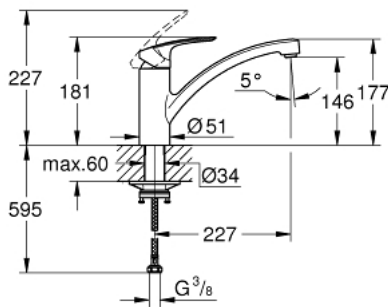

33 281 30E EUROSMART SINGLE-LEVER SINK MIXER 1/2"

PRODUCT DESCRIPTION

- Colour: Chrome
- low spout
- monobloc installation
- GROHE Long-Life Shine durable sparkling sheen
- GROHE SilkMove 35 mm ceramic cartridge
- integrated temperature limiter
- adjustable flow rate limiter
- swivel cast spout
- swivel area 140°
- Lead and Nickel Free Inner Water Ways
- GROHE Water Saving 5,7 l/min mousseur with coin slot for tool free replacement
- flexible connection hoses 3/8"
- metal fixation set
- professional edition

33 281 30E EUROSMART SINGLE-LEVER SINK MIXER 1/2"

SPARE PARTS, September 2019 – now

- 1: lever (Spare part-nr. 48530000)
- 2: Shield for cross handle (Spare part-nr. 46492000)
- 3: Screw ring (Spare part-nr. 46815000)
- 4: Cartridge (Spare part-nr. 46374000)
- 5: Flow straightener (Spare part-nr. 48377000)
- 6: Mounting set (Spare part-nr. 48477000)
- 7: Socket Spanner (Spare part-nr. 19332000)*