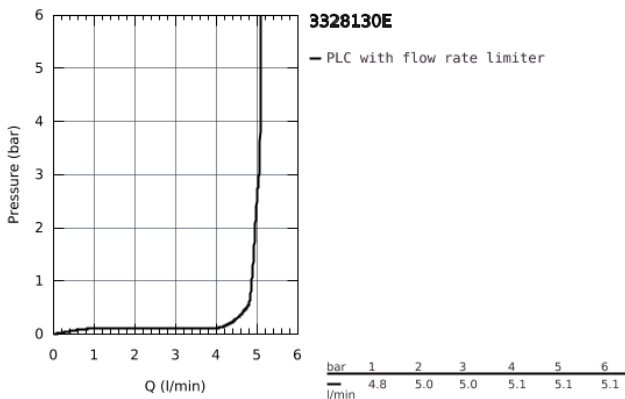

33 281 30E EUROSMART SINGLE-LEVER SINK MIXER 1/2"

PRODUCT DESCRIPTION

- Colour: Chrome
- low spout
- monobloc installation
- GROHE Long-Life Shine durable sparkling sheen
- GROHE SilkMove 35 mm ceramic cartridge
- integrated temperature limiter
- adjustable flow rate limiter
- swivel cast spout
- swivel area 140°
- Lead and Nickel Free Inner Water Ways
- GROHE Water Saving 5,7 l/min mousseur with coin slot for tool free replacement
- flexible connection hoses 3/8"
- metal fixation set
- professional edition

33 281 30E EUROSMART SINGLE-LEVER SINK MIXER 1/2"

SPARE PARTS, September 2019 – now

- 1: lever (Spare part-nr. 48530000)
- 2: Shield for cross handle (Spare part-nr. 46492000)
- 3: Screw ring (Spare part-nr. 46815000)
- 4: Cartridge (Spare part-nr. 46374000)
- 5: Flow straightener (Spare part-nr. 48377000)
- 6: Mounting set (Spare part-nr. 48477000)
- 7: Socket Spanner (Spare part-nr. 19332000)*