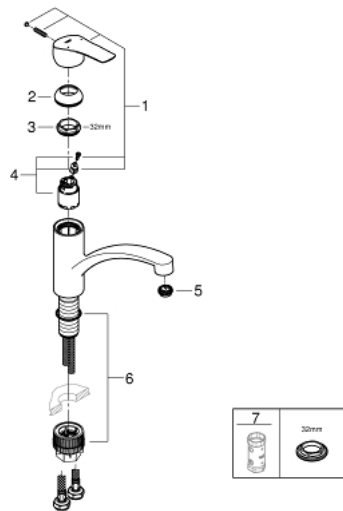

33 281 30E EUROSMART SINGLE-LEVER SINK MIXER 1/2"

PRODUCT DESCRIPTION

- Colour: Chrome
- low spout
- monobloc installation
- GROHE Long-Life Shine durable sparkling sheen
- GROHE SilkMove 35 mm ceramic cartridge
- integrated temperature limiter
- adjustable flow rate limiter
- swivel cast spout
- swivel area 140°
- Lead and Nickel Free Inner Water Ways
- GROHE Water Saving 5,7 l/min mousseur with coin slot for tool free replacement
- flexible connection hoses 3/8"
- metal fixation set
- professional edition

33 281 30E EUROSMART SINGLE-LEVER SINK MIXER 1/2"

SPARE PARTS, September 2019 – now

- 1: lever (Spare part-nr. 48530000)
- 2: Shield for cross handle (Spare part-nr. 46492000)
- 3: Screw ring (Spare part-nr. 46815000)
- 4: Cartridge (Spare part-nr. 46374000)
- 5: Flow straightener (Spare part-nr. 48377000)
- 6: Mounting set (Spare part-nr. 48477000)
- 7: Socket Spanner (Spare part-nr. 19332000)*