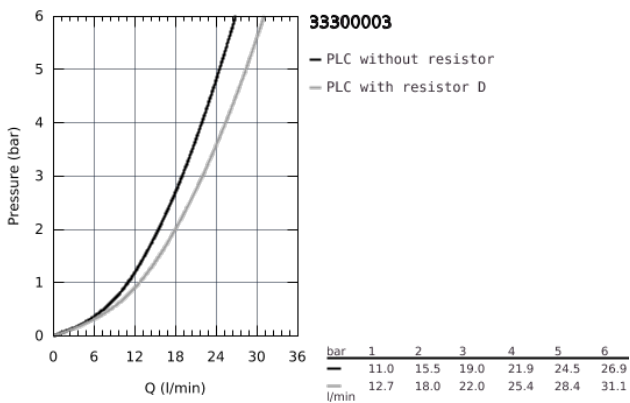

### 33 300 003 EUROSMART SINGLE-LEVER BATH/SHOWER MIXER 1/2"

**PRODUCT DESCRIPTION**

- Colour: Chrome
- wall mounted
- metal lever
- GROHE SilkMove 35 mm ceramic cartridge
- adjustable flow rate limiter
- with temperature limiter
- GROHE Long-Life Shine durable sparkling sheen
- automatic diverter: bath/shower
- mousseur
- integrated non-return valve in the shower outlet 1/2"
- S-unions
- metal wall escutcheons
- protected against backflow
- professional edition

## 33 300 003 EUROSMART SINGLE-LEVER BATH/SHOWER MIXER 1/2"