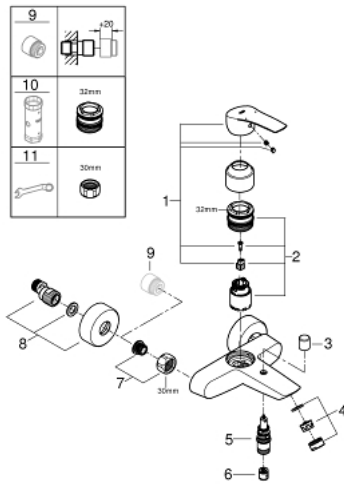

### 33 300 003 EUROSMART SINGLE-LEVER BATH/SHOWER MIXER 1/2"

**PRODUCT DESCRIPTION**

- Colour: Chrome
- wall mounted
- metal lever
- GROHE SilkMove 35 mm ceramic cartridge
- adjustable flow rate limiter
- with temperature limiter
- GROHE Long-Life Shine durable sparkling sheen
- automatic diverter: bath/shower
- mousseur
- integrated non-return valve in the shower outlet 1/2"
- S-unions
- metal wall escutcheons
- protected against backflow
- professional edition

## 33 300 003 EUROSMART SINGLE-LEVER BATH/SHOWER MIXER 1/2"

### SPARE PARTS, July 2019 – now

- 1: lever (Spare part-nr. 48550000)
  - 2: Cartridge (Spare part-nr. 46374000)
  - 3: Diverter knob (Spare part-nr. 64309000)
  - 4: Flow restrictor (Spare part-nr. 13941000)
  - 5: Diverter (Spare part-nr. 65655000)
  - 6: Non-return valve (Spare part-nr. 08565000)
  - 7: Screw joint (Spare part-nr. 45044000)
  - 8: S-union (Spare part-nr. 12662000)
  - 9: Extension 3/4\", 20 mm (Spare part-nr. 0713000M)\*
  - 10: Socket Spanner (Spare part-nr. 19332000)\*
  - 11: Special Spanner (Spare part-nr. 19377000)\*
- \* Optional accessories