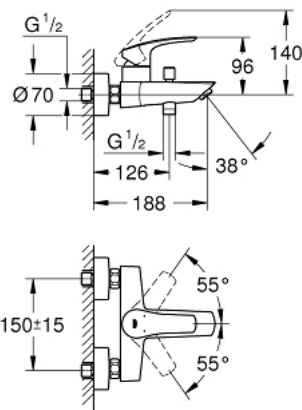

### 33 300 003 EUROSMART SINGLE-LEVER BATH/SHOWER MIXER 1/2"

**PRODUCT DESCRIPTION**

- Colour: Chrome
- wall mounted
- metal lever
- GROHE SilkMove 35 mm ceramic cartridge
- adjustable flow rate limiter
- with temperature limiter
- GROHE Long-Life Shine durable sparkling sheen
- automatic diverter: bath/shower
- mousseur
- integrated non-return valve in the shower outlet 1/2"
- S-unions
- metal wall escutcheons
- protected against backflow
- professional edition

## 33 300 003 EUROSMART SINGLE-LEVER BATH/SHOWER MIXER 1/2"

### SPARE PARTS, July 2019 – now

- 1: lever (Spare part-nr. 48550000)
  - 2: Cartridge (Spare part-nr. 46374000)
  - 3: Diverter knob (Spare part-nr. 64309000)
  - 4: Flow restrictor (Spare part-nr. 13941000)
  - 5: Diverter (Spare part-nr. 65655000)
  - 6: Non-return valve (Spare part-nr. 08565000)
  - 7: Screw joint (Spare part-nr. 45044000)
  - 8: S-union (Spare part-nr. 12662000)
  - 9: Extension 3/4\", 20 mm (Spare part-nr. 0713000M)\*
  - 10: Socket Spanner (Spare part-nr. 19332000)\*
  - 11: Special Spanner (Spare part-nr. 19377000)\*
- \* Optional accessories