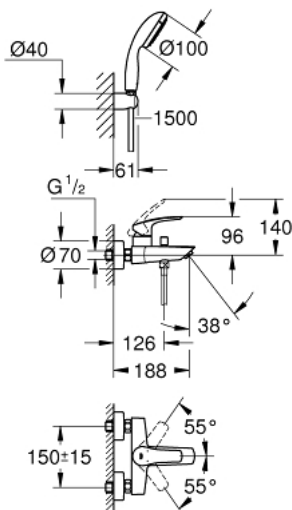

33 302 003 EUROSMART SINGLE-LEVER BATH/SHOWER MIXER 1/2"

PRODUCT DESCRIPTION

- Colour: Chrome
- wall mounted
- metal lever
- GROHE SilkMove 35 mm ceramic cartridge
- adjustable flow rate limiter
- with temperature limiter
- GROHE Long-Life Shine durable sparkling sheen
- automatic diverter: bath/shower
- mousseur
- integrated non-return valve in the shower outlet 1/2"
- S-unions
- metal wall escutcheons
- protected against backflow
- with shower set
- Consisting of:
- hand shower Tempesta 100, 1 spray, 9.5 l/min (27 923)
- wall shower holder (28 605)
- Relaxaflex hose 1500 mm 1/2" x 1/2" (28 151)
- professional edition

33 302 003 EUROSMART SINGLE-LEVER BATH/SHOWER MIXER 1/2"

SPARE PARTS, July 2019 – now

- 1: lever (Spare part-nr. 48550000)
 - 2: Cartridge (Spare part-nr. 46374000)
 - 3: Diverter knob (Spare part-nr. 64309000)
 - 4: Flow restrictor (Spare part-nr. 13941000)
 - 5: Diverter (Spare part-nr. 65655000)
 - 6: Non-return valve (Spare part-nr. 08565000)
 - 7: Screw joint (Spare part-nr. 45044000)
 - 8: S-union (Spare part-nr. 12662000)
 - 9: Strainer (Spare part-nr. 0700200M)
 - 10: Extension 3/4", 20 mm (Spare part-nr. 0713000M)*
 - 11: Socket Spanner (Spare part-nr. 19332000)*
 - 12: Special Spanner (Spare part-nr. 19377000)*
- * Optional accessories