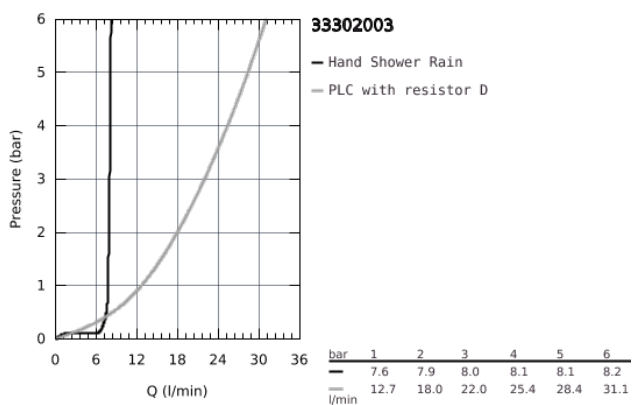

33 302 003 EUROSMART SINGLE-LEVER BATH/SHOWER MIXER 1/2"

PRODUCT DESCRIPTION

- Colour: Chrome
- wall mounted
- metal lever
- GROHE SilkMove 35 mm ceramic cartridge
- adjustable flow rate limiter
- with temperature limiter
- GROHE Long-Life Shine durable sparkling sheen
- automatic diverter: bath/shower
- mousseur
- integrated non-return valve in the shower outlet 1/2"
- S-unions
- metal wall escutcheons
- protected against backflow
- with shower set
- Consisting of:
- hand shower Tempesta 100, 1 spray, 9.5 l/min (27 923)
- wall shower holder (28 605)
- Relaxaflex hose 1500 mm 1/2" x 1/2" (28 151)
- professional edition

33 302 003 EUROSMART SINGLE-LEVER BATH/SHOWER MIXER 1/2"

SPARE PARTS, July 2019 – now

- 1: lever (Spare part-nr. 48550000)
 - 2: Cartridge (Spare part-nr. 46374000)
 - 3: Diverter knob (Spare part-nr. 64309000)
 - 4: Flow restrictor (Spare part-nr. 13941000)
 - 5: Diverter (Spare part-nr. 65655000)
 - 6: Non-return valve (Spare part-nr. 08565000)
 - 7: Screw joint (Spare part-nr. 45044000)
 - 8: S-union (Spare part-nr. 12662000)
 - 9: Strainer (Spare part-nr. 0700200M)
 - 10: Extension 3/4", 20 mm (Spare part-nr. 0713000M)*
 - 11: Socket Spanner (Spare part-nr. 19332000)*
 - 12: Special Spanner (Spare part-nr. 19377000)*
- * Optional accessories