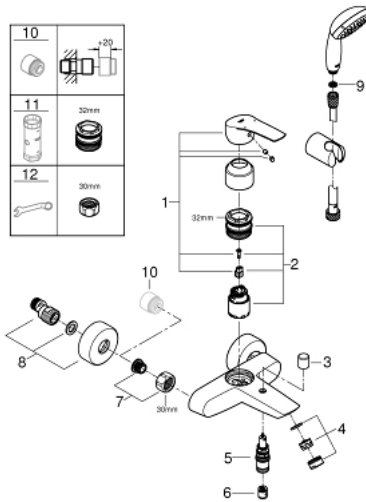

33 302 003 EUROSMART SINGLE-LEVER BATH/SHOWER MIXER 1/2"

PRODUCT DESCRIPTION

- Colour: Chrome
- wall mounted
- metal lever
- GROHE SilkMove 35 mm ceramic cartridge
- adjustable flow rate limiter
- with temperature limiter
- GROHE Long-Life Shine durable sparkling sheen
- automatic diverter: bath/shower
- mousseur
- integrated non-return valve in the shower outlet 1/2"
- S-unions
- metal wall escutcheons
- protected against backflow
- with shower set
- Consisting of:
- hand shower Tempesta 100, 1 spray, 9.5 l/min (27 923)
- wall shower holder (28 605)
- Relaxaflex hose 1500 mm 1/2" x 1/2" (28 151)
- professional edition

33 302 003 EUROSMART SINGLE-LEVER BATH/SHOWER MIXER 1/2"

SPARE PARTS, July 2019 – now

- 1: lever (Spare part-nr. 48550000)
 - 2: Cartridge (Spare part-nr. 46374000)
 - 3: Diverter knob (Spare part-nr. 64309000)
 - 4: Flow restrictor (Spare part-nr. 13941000)
 - 5: Diverter (Spare part-nr. 65655000)
 - 6: Non-return valve (Spare part-nr. 08565000)
 - 7: Screw joint (Spare part-nr. 45044000)
 - 8: S-union (Spare part-nr. 12662000)
 - 9: Strainer (Spare part-nr. 0700200M)
 - 10: Extension 3/4", 20 mm (Spare part-nr. 0713000M)*
 - 11: Socket Spanner (Spare part-nr. 19332000)*
 - 12: Special Spanner (Spare part-nr. 19377000)*
- * Optional accessories