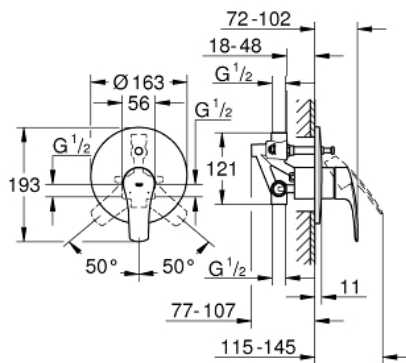

33 305 003 EUROSMART SINGLE-LEVER BATH/SHOWER MIXER 1/2"

PRODUCT DESCRIPTION

- Colour: Chrome
- wall installation
- metal lever
- GROHE SilkMove 46 mm ceramic cartridge
- GROHE Long-Life Shine durable sparkling sheen
- GROHE FastFixation escutcheon with covered fixation
- Consisting of:
- set for final installation (19 450 003)
- with concealed body
- adjustable flow rate limiter
- automatic diverter: bath/shower
- metal escutcheon
- escutcheon- and shaft-sealing
- optional temperature limiter (46 308 000)
- professional edition

33 305 003 EUROSMART SINGLE-LEVER BATH/SHOWER MIXER 1/2"

SPARE PARTS, July 2019 – now

- 1: lever (Spare part-nr. 48549000)
- 2: Escutcheon (Spare part-nr. 46905000)
- 3: Shield for cross handle (Spare part-nr. 06874000)
- 4: Cartridge (Spare part-nr. 46048000)
- 5: Diverter (Spare part-nr. 46737000)
- 6: Temperature limiter (Spare part-nr. 46308000)*
- 7: Extension set (Spare part-nr. 46191000)*
- 8: Extension set (Spare part-nr. 46343000)*