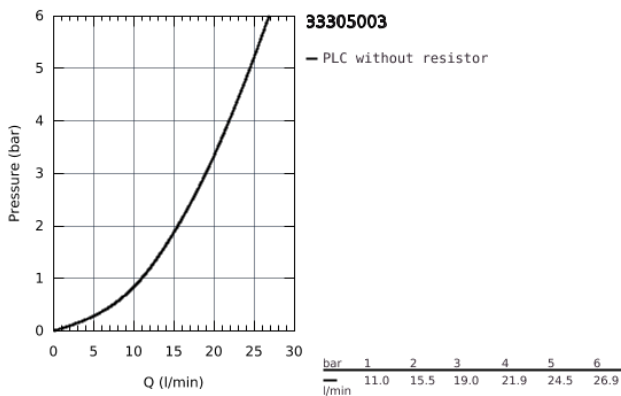

33 305 003 EUROSMART SINGLE-LEVER BATH/SHOWER MIXER 1/2"

PRODUCT DESCRIPTION

- Colour: Chrome
- wall installation
- metal lever
- GROHE SilkMove 46 mm ceramic cartridge
- GROHE Long-Life Shine durable sparkling sheen
- GROHE FastFixation escutcheon with covered fixation
- Consisting of:
- set for final installation (19 450 003)
- with concealed body
- adjustable flow rate limiter
- automatic diverter: bath/shower
- metal escutcheon
- escutcheon- and shaft-sealing
- optional temperature limiter (46 308 000)
- professional edition

33 305 003 EUROSMART SINGLE-LEVER BATH/SHOWER MIXER 1/2"

SPARE PARTS, July 2019 – now

- 1: lever (Spare part-nr. 48549000)
- 2: Escutcheon (Spare part-nr. 46905000)
- 3: Shield for cross handle (Spare part-nr. 06874000)
- 4: Cartridge (Spare part-nr. 46048000)
- 5: Diverter (Spare part-nr. 46737000)
- 6: Temperature limiter (Spare part-nr. 46308000)*
- 7: Extension set (Spare part-nr. 46191000)*
- 8: Extension set (Spare part-nr. 46343000)*