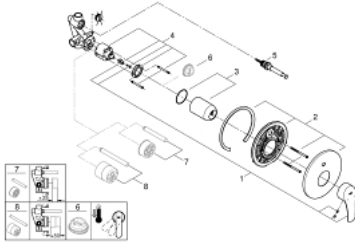

33 305 003 EUROSMART SINGLE-LEVER BATH/SHOWER MIXER 1/2"

PRODUCT DESCRIPTION

- Colour: Chrome
- wall installation
- metal lever
- GROHE SilkMove 46 mm ceramic cartridge
- GROHE Long-Life Shine durable sparkling sheen
- GROHE FastFixation escutcheon with covered fixation
- Consisting of:
- set for final installation (19 450 003)
- with concealed body
- adjustable flow rate limiter
- automatic diverter: bath/shower
- metal escutcheon
- escutcheon- and shaft-sealing
- optional temperature limiter (46 308 000)
- professional edition

33 305 003 EUROSMART SINGLE-LEVER BATH/SHOWER MIXER 1/2"

SPARE PARTS, July 2019 – now

- 1: lever (Spare part-nr. 48549000)
- 2: Escutcheon (Spare part-nr. 46905000)
- 3: Shield for cross handle (Spare part-nr. 06874000)
- 4: Cartridge (Spare part-nr. 46048000)
- 5: Diverter (Spare part-nr. 46737000)
- 6: Temperature limiter (Spare part-nr. 46308000)*
- 7: Extension set (Spare part-nr. 46191000)*
- 8: Extension set (Spare part-nr. 46343000)*