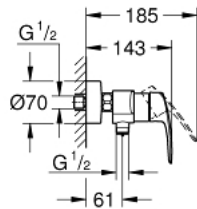

33 555 003 EUROSMART SINGLE-LEVER SHOWER MIXER 1/2"

PRODUCT DESCRIPTION

- Colour: Chrome
- wall mounted
- metal lever
- GROHE SilkMove 35 mm ceramic cartridge
- adjustable flow rate limiter
- with temperature limiter
- GROHE Long-Life Shine durable sparkling sheen
- shower bottom outlet 1/2" with integrated non return-valve
- S-unions
- metal wall escutcheons
- protected against backflow
- professional edition

33 555 003 EUROSMART SINGLE-LEVER SHOWER MIXER 1/2"

SPARE PARTS, July 2019 – now

- 1: lever (Spare part-nr. 48542000)
- 2: Cartridge (Spare part-nr. 46374000)
- 3: Non-return valve (Spare part-nr. 42601000)
- 4: Screw joint (Spare part-nr. 45044000)
- 5: S-union (Spare part-nr. 12662000)
- 6: Extension 3/4", 20 mm (Spare part-nr. 0713000M)*
- 7: Socket Spanner (Spare part-nr. 19332000)*
- 8: Special Spanner (Spare part-nr. 19377000)*