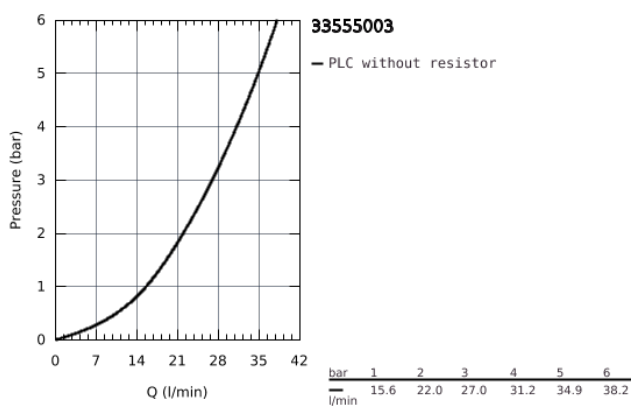

33 555 003 EUROSMART SINGLE-LEVER SHOWER MIXER 1/2"

PRODUCT DESCRIPTION

- Colour: Chrome
- wall mounted
- metal lever
- GROHE SilkMove 35 mm ceramic cartridge
- adjustable flow rate limiter
- with temperature limiter
- GROHE Long-Life Shine durable sparkling sheen
- shower bottom outlet 1/2" with integrated non return-valve
- S-unions
- metal wall escutcheons
- protected against backflow
- professional edition

33 555 003 EUROSMART SINGLE-LEVER SHOWER MIXER 1/2"

SPARE PARTS, July 2019 – now

- 1: lever (Spare part-nr. 48542000)
- 2: Cartridge (Spare part-nr. 46374000)
- 3: Non-return valve (Spare part-nr. 42601000)
- 4: Screw joint (Spare part-nr. 45044000)
- 5: S-union (Spare part-nr. 12662000)
- 6: Extension 3/4", 20 mm (Spare part-nr. 0713000M)*
- 7: Socket Spanner (Spare part-nr. 19332000)*
- 8: Special Spanner (Spare part-nr. 19377000)*