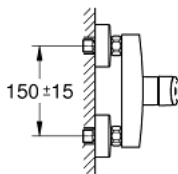

33 555 003 EUROSMART SINGLE-LEVER SHOWER MIXER 1/2"

PRODUCT DESCRIPTION

- Colour: Chrome
- wall mounted
- metal lever
- GROHE SilkMove 35 mm ceramic cartridge
- adjustable flow rate limiter
- with temperature limiter
- GROHE Long-Life Shine durable sparkling sheen
- shower bottom outlet 1/2" with integrated non return-valve
- S-unions
- metal wall escutcheons
- protected against backflow
- professional edition

33 555 003 EUROSMART SINGLE-LEVER SHOWER MIXER 1/2"

SPARE PARTS, July 2019 – now

- 1: lever (Spare part-nr. 48542000)
- 2: Cartridge (Spare part-nr. 46374000)
- 3: Non-return valve (Spare part-nr. 42601000)
- 4: Screw joint (Spare part-nr. 45044000)
- 5: S-union (Spare part-nr. 12662000)
- 6: Extension 3/4", 20 mm (Spare part-nr. 0713000M)*
- 7: Socket Spanner (Spare part-nr. 19332000)*
- 8: Special Spanner (Spare part-nr. 19377000)*