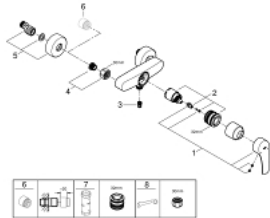

33 555 003 EUROSMART SINGLE-LEVER SHOWER MIXER 1/2"

PRODUCT DESCRIPTION

- Colour: Chrome
- wall mounted
- metal lever
- GROHE SilkMove 35 mm ceramic cartridge
- adjustable flow rate limiter
- with temperature limiter
- GROHE Long-Life Shine durable sparkling sheen
- shower bottom outlet 1/2" with integrated non return-valve
- S-unions
- metal wall escutcheons
- protected against backflow
- professional edition

33 555 003 EUROSMART SINGLE-LEVER SHOWER MIXER 1/2"

SPARE PARTS, July 2019 – now

- 1: lever (Spare part-nr. 48542000)
- 2: Cartridge (Spare part-nr. 46374000)
- 3: Non-return valve (Spare part-nr. 42601000)
- 4: Screw joint (Spare part-nr. 45044000)
- 5: S-union (Spare part-nr. 12662000)
- 6: Extension 3/4", 20 mm (Spare part-nr. 0713000M)*
- 7: Socket Spanner (Spare part-nr. 19332000)*
- 8: Special Spanner (Spare part-nr. 19377000)*