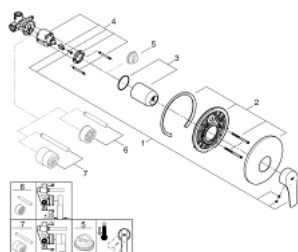

### 33 556 003 EUROSMART SINGLE-LEVER SHOWER MIXER 1/2"

#### PRODUCT DESCRIPTION

- Colour: Chrome
- wall installation
- metal lever
- GROHE SilkMove 46 mm ceramic cartridge
- GROHE Long-Life Shine durable sparkling sheen
- GROHE FastFixation escutcheon with covered fixation
- Consisting of:
  - set for final installation (19 451 003)
  - with concealed body
  - adjustable flow rate limiter
  - escutcheon- and shaft-sealing
  - metal wall escutcheon
  - optional temperature limiter (46 308 000)
  - professional edition

## 33 556 003 EUROSMART SINGLE-LEVER SHOWER MIXER 1/2"

### SPARE PARTS, July 2019 – now

- 1: lever (Spare part-nr. 48549000)
- 2: Escutcheon (Spare part-nr. 46904000)
- 3: Shield for cross handle (Spare part-nr. 06874000)
- 4: Cartridge (Spare part-nr. 46048000)
- 5: Temperature limiter (Spare part-nr. 46308000)\*
- 6: Extension set (Spare part-nr. 46191000)\*
- 7: Extension set (Spare part-nr. 46343000)\*