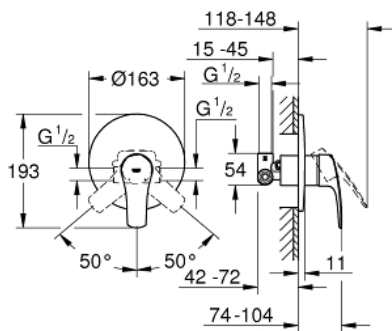

### 33 556 003 EUROSMART SINGLE-LEVER SHOWER MIXER 1/2"

#### PRODUCT DESCRIPTION

- Colour: Chrome
- wall installation
- metal lever
- GROHE SilkMove 46 mm ceramic cartridge
- GROHE Long-Life Shine durable sparkling sheen
- GROHE FastFixation escutcheon with covered fixation
- Consisting of:
  - set for final installation (19 451 003)
  - with concealed body
  - adjustable flow rate limiter
  - escutcheon- and shaft-sealing
  - metal wall escutcheon
  - optional temperature limiter (46 308 000)
  - professional edition

## 33 556 003 EUROSMART SINGLE-LEVER SHOWER MIXER 1/2"

### SPARE PARTS, July 2019 – now

- 1: lever (Spare part-nr. 48549000)
- 2: Escutcheon (Spare part-nr. 46904000)
- 3: Shield for cross handle (Spare part-nr. 06874000)
- 4: Cartridge (Spare part-nr. 46048000)
- 5: Temperature limiter (Spare part-nr. 46308000)\*
- 6: Extension set (Spare part-nr. 46191000)\*
- 7: Extension set (Spare part-nr. 46343000)\*