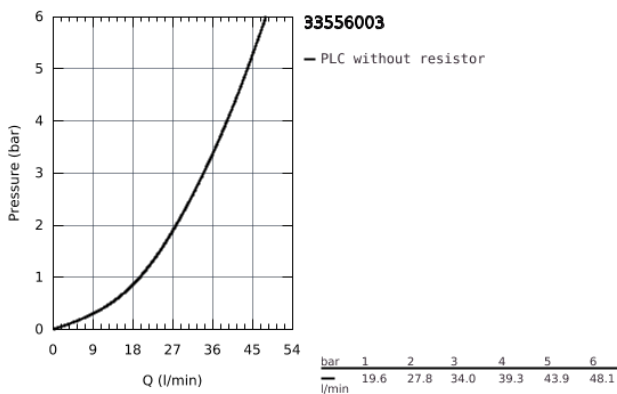

### 33 556 003 EUROSMART SINGLE-LEVER SHOWER MIXER 1/2"

#### PRODUCT DESCRIPTION

- Colour: Chrome
- wall installation
- metal lever
- GROHE SilkMove 46 mm ceramic cartridge
- GROHE Long-Life Shine durable sparkling sheen
- GROHE FastFixation escutcheon with covered fixation
- Consisting of:
  - set for final installation (19 451 003)
  - with concealed body
  - adjustable flow rate limiter
  - escutcheon- and shaft-sealing
  - metal wall escutcheon
  - optional temperature limiter (46 308 000)
  - professional edition

## 33 556 003 EUROSMART SINGLE-LEVER SHOWER MIXER 1/2"