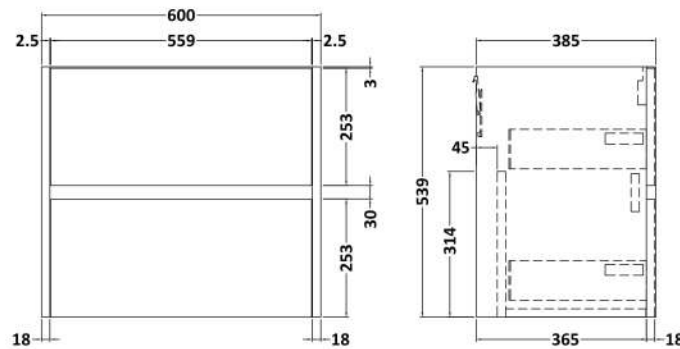

Sales Code: HAV1704A

Description: 600 W/H 2-Drawer Unit & Basin 1

Packaging Details

Barcode: 5056462646466

Sales Code: NPH1724

Description: 600 W/H 2-Drawer Unit (385 Deep)

Product Dimensions

Height (mm):	539
Width (mm):	600
Depth (mm):	385
Nett Weight (kg):	22.5

Packaging Dimensions

Height (mm):	560
Width (mm):	620
Depth (mm):	405
Gross Weight (kg):	23

Packaging Data

Box Colour:	Brown Cardboard Box
Box Qty:	1
Label Size:	100 x 50
Label Colour:	White Label
Label Qty:	2

Sales Code: NVM013

Description: 600 Mid-Edged Basin 1 Th

Product Dimensions		
Height (mm):	180	
Width (mm):	610	
Depth (mm):	390	
Nett Weight (kg):	11	
Packaging Dimensions		
Height (mm):	200	
Width (mm):	410	
Depth (mm):	630	
Gross Weight (kg):	11	
Packaging Data		
Box Colour:	Brown Cardboard Box - Printed	
Box Qty:	1	
Label Size:	100 x 50	
Label Colour:	White Label	
Label Qty:	2	
Outer Box Dimensions (If Applicable)		
Height (mm):		
Width (mm):		
Depth (mm):		
Gross Weight (kg):		
Barcode:	5055369043415	
Product Details		
Country of Origin:	China	
Fitting Instruction:	No	
Certification: CE & UKCA:	No	WRAS: N/A WRAS No: N/A
Product Material:	Vitreous China	
Fixing Supplied:	No	
Pans/Bidets: Trap Style: Not Applicable Includes Seat: Not Applicable		
Seats: Seat Type: Not Applicable Material: Not Applicable		
Function: Not Applicable Hinge Type: Not Applicable		
Hinge Material: Not Applicable		
Cisterns: Operating Type: Not Applicable Fittings: Not Applicable		
Lever Type: Not Applicable		
Basins: Tap Hole: One Taphole Chain Stay Hole: No		
Template: Not Required Waste Type Req: Slotted		
Overflow Inc: Yes Overflow Cover: Yes		
Inner Bowl Depth (mm): 125mm		