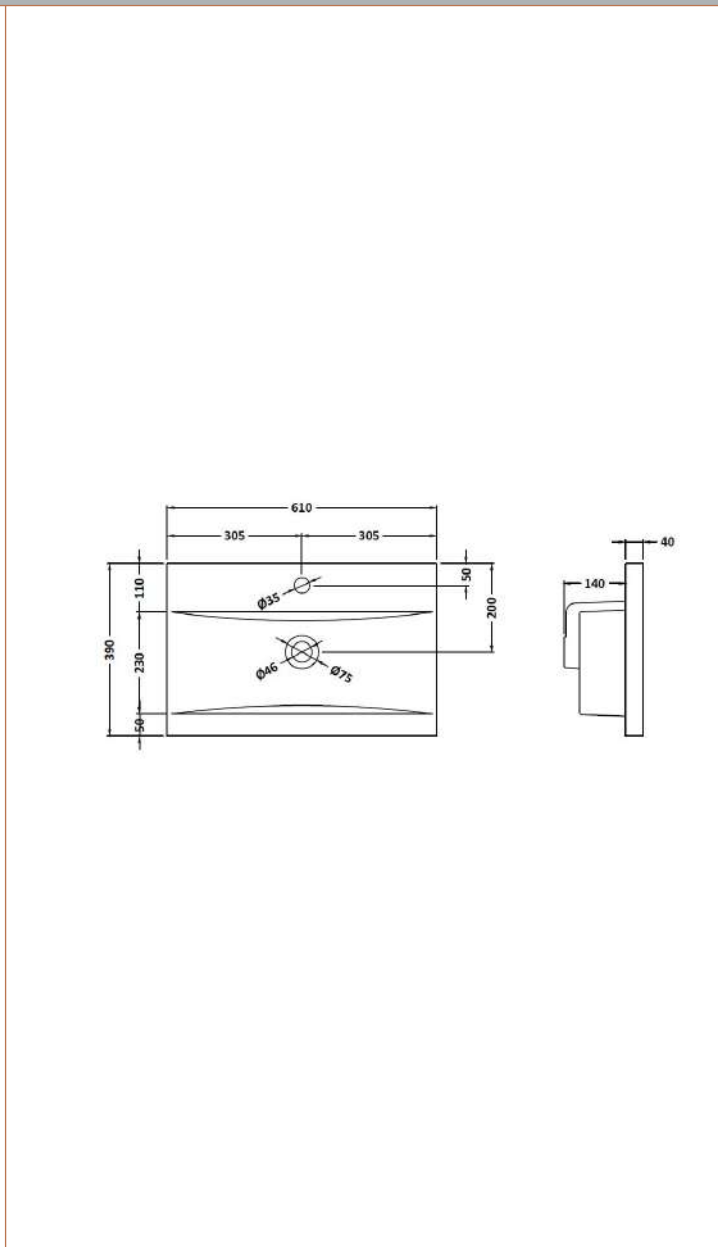

Packaging Dimensions

Height (mm):	560
Width (mm):	620
Depth (mm):	405
Gross Weight (kg):	23

Packaging Data

Box Colour:	Brown Cardboard Box
Box Qty:	1
Label Size:	100 x 50
Label Colour:	White Label
Label Qty:	2

Sales Code: NVM013

Description: 600 Mid-Edged Basin 1 Th

Product Dimensions		
Height (mm):	180	
Width (mm):	610	
Depth (mm):	390	
Nett Weight (kg):	11	
Packaging Dimensions		
Height (mm):	200	
Width (mm):	410	
Depth (mm):	630	
Gross Weight (kg):	11	
Packaging Data		
Box Colour:	Brown Cardboard Box - Printed	
Box Qty:	1	
Label Size:	100 x 50	
Label Colour:	White Label	
Label Qty:	2	
Outer Box Dimensions (If Applicable)		
Height (mm):		
Width (mm):		
Depth (mm):		
Gross Weight (kg):		
Barcode:	5055369043415	
Product Details		
Country of Origin:	China	
Fitting Instruction:	No	
Certification: CE & UKCA:	No	WRAS: N/A WRAS No: N/A
Product Material:	Vitreous China	
Fixing Supplied:	No	
Pans/Bidets: Trap Style: Not Applicable Includes Seat: Not Applicable		
Seats: Seat Type: Not Applicable Material: Not Applicable		
Function: Not Applicable Hinge Type: Not Applicable		
Hinge Material: Not Applicable		
Cisterns: Operating Type: Not Applicable Fittings: Not Applicable		
Lever Type: Not Applicable		
Basins: Tap Hole: One Taphole Chain Stay Hole: No		
Template: Not Required Waste Type Req: Slotted		
Overflow Inc: Yes Overflow Cover: Yes		
Inner Bowl Depth (mm): 125mm		