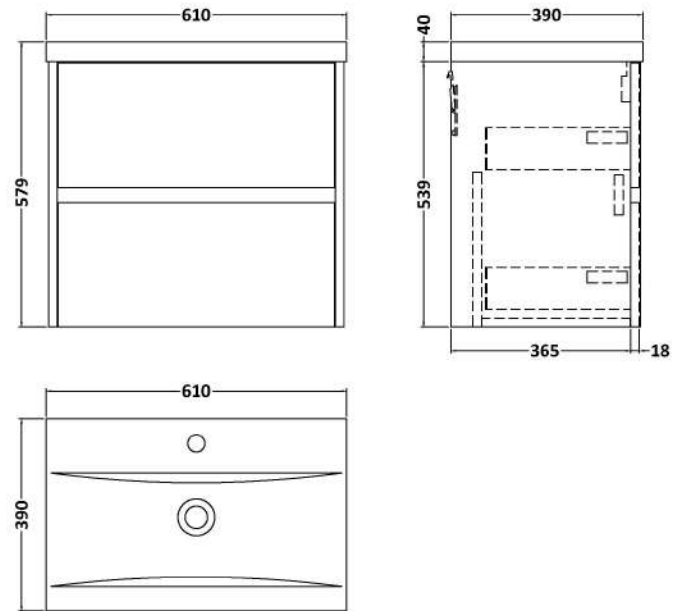

Sales Code: HAV1704A

Description: 600 W/H 2-Drawer Unit & Basin 1

Packaging Details

Barcode: 5056462646466

Sales Code: NPH1724

Description: 600 W/H 2-Drawer Unit (385 Deep)

Product Dimensions

Height (mm):	539
Width (mm):	600
Depth (mm):	385
Nett Weight (kg):	22.5

Packaging Dimensions

Height (mm):	560
Width (mm):	620
Depth (mm):	405
Gross Weight (kg):	23

Packaging Data

Box Colour:	Brown Cardboard Box
Box Qty:	1
Label Size:	100 x 50
Label Colour:	White Label
Label Qty:	2

Sales Code: NVM013

Description: 600 Mid-Edged Basin 1 Th

Product Dimensions		
Height (mm):	180	
Width (mm):	610	
Depth (mm):	390	
Nett Weight (kg):	11	
Packaging Dimensions		
Height (mm):	200	
Width (mm):	410	
Depth (mm):	630	
Gross Weight (kg):	11	
Packaging Data		
Box Colour:	Brown Cardboard Box - Printed	
Box Qty:	1	
Label Size:	100 x 50	
Label Colour:	White Label	
Label Qty:	2	
Outer Box Dimensions (If Applicable)		
Height (mm):		
Width (mm):		
Depth (mm):		
Gross Weight (kg):		
Barcode:	5055369043415	
Product Details		
Country of Origin:	China	
Fitting Instruction:	No	
Certification: CE & UKCA:	No	WRAS: N/A WRAS No: N/A
Product Material:	Vitreous China	
Fixing Supplied:	No	
Pans/Bidets: Trap Style: Not Applicable Includes Seat: Not Applicable		
Seats: Seat Type: Not Applicable Material: Not Applicable		
Function: Not Applicable Hinge Type: Not Applicable		
Hinge Material: Not Applicable		
Cisterns: Operating Type: Not Applicable Fittings: Not Applicable		
Lever Type: Not Applicable		
Basins: Tap Hole: One Taphole Chain Stay Hole: No		
Template: Not Required Waste Type Req: Slotted		
Overflow Inc: Yes Overflow Cover: Yes		
Inner Bowl Depth (mm): 125mm		