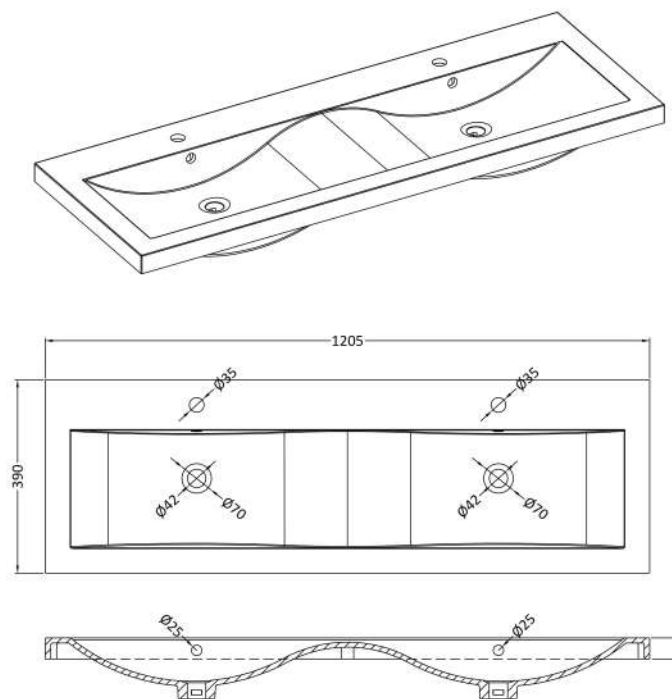

Sales Code: HAV1704F

Description: 1200 W/H 4-Drawer Unit & Double Basin

Packaging Details

Barcode: 5056462650951

Sales Code: NPH1724

Description: 600 W/H 2-Drawer Unit (385 Deep)

Product Dimensions

Height (mm):	539
Width (mm):	600
Depth (mm):	385
Nett Weight (kg):	22.5

Packaging Dimensions

Height (mm):	560
Width (mm):	620
Depth (mm):	405
Gross Weight (kg):	23

Packaging Data

Box Colour:	Brown Cardboard Box
Box Qty:	1
Label Size:	100 x 50
Label Colour:	White Label
Label Qty:	2

Outer Box Dimensions (If Applicable)

Height (mm):	
Width (mm):	
Depth (mm):	
Gross Weight (kg):	
Barcode:	5056462696447

Product Details

Country of Origin:	United Kingdom
Fitting Instruction:	No
CE & UKCA:	N/A
FSC Certified Materials:	Yes
Colour:	Electric Blue
Construction Method:	Cam & Wood Dowel
Construction Type:	Rigid
Cabinet Finish:	MFC Smooth Matt
Fascia Finish:	MFC Smooth Matt
Cabinet Thickness (mm):	18
Fascia Thickness (mm):	18
Drawer Included:	Yes
Drawer Type:	80mm High Metal S/C Inc Galler
No of Shelves:	0
Hinge Type:	Not Applicable
Hinge Included:	No
Adjustable Legs:	No
Fixings Included:	Yes
Handle Style:	Not Applicable
Waste Shroud:	Yes
Handle Included:	No, Not Required
Handle Type:	Handleless

Sales Code: CBM424

Description: Double Ceramic Basin 1208X392

Product Dimensions

Height (mm):	390
Width (mm):	1205
Depth (mm):	175
Nett Weight (kg):	27

Packaging Dimensions

Height (mm):	205
Width (mm):	1270
Depth (mm):	510
Gross Weight (kg):	27