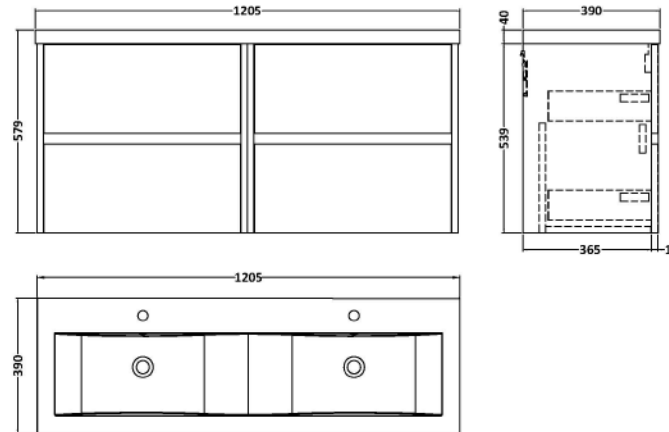

Sales Code: HAV1704F

Description: 1200 W/H 4-Drawer Unit & Double Basin

Packaging Details

Barcode: 5056462650951

Sales Code: NPH1724

Description: 600 W/H 2-Drawer Unit (385 Deep)

Product Dimensions

Height (mm):	539
Width (mm):	600
Depth (mm):	385
Nett Weight (kg):	22.5

Packaging Dimensions

Height (mm):	560
Width (mm):	620
Depth (mm):	405
Gross Weight (kg):	23

Packaging Data

Box Colour:	Brown Cardboard Box
Box Qty:	1
Label Size:	100 x 50
Label Colour:	White Label
Label Qty:	2

Outer Box Dimensions (If Applicable)

Height (mm):	
Width (mm):	
Depth (mm):	
Gross Weight (kg):	
Barcode:	5056462696447

Product Details

Country of Origin:	United Kingdom
Fitting Instruction:	No
CE & UKCA:	N/A
FSC Certified Materials:	Yes
Colour:	Electric Blue
Construction Method:	Cam & Wood Dowel
Construction Type:	Rigid
Cabinet Finish:	MFC Smooth Matt
Fascia Finish:	MFC Smooth Matt
Cabinet Thickness (mm):	18
Fascia Thickness (mm):	18
Drawer Included:	Yes
Drawer Type:	80mm High Metal S/C Inc Galler
No of Shelves:	0
Hinge Type:	Not Applicable
Hinge Included:	No
Adjustable Legs:	No
Fixings Included:	Yes
Handle Style:	Not Applicable
Waste Shroud:	Yes
Handle Included:	No, Not Required
Handle Type:	Handleless

Sales Code: CBM424

Description: Double Ceramic Basin 1208X392

Product Dimensions

Height (mm):	390
Width (mm):	1205
Depth (mm):	175
Nett Weight (kg):	27

Packaging Dimensions

Height (mm):	205
Width (mm):	1270
Depth (mm):	510
Gross Weight (kg):	27