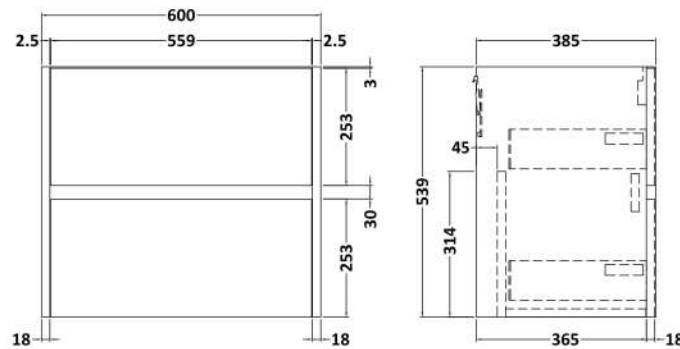

Sales Code: HAV1704F

Description: 1200 W/H 4-Drawer Unit & Double Basin

Packaging Details

Barcode: 5056462650951

Sales Code: NPH1724

Description: 600 W/H 2-Drawer Unit (385 Deep)

Product Dimensions

Height (mm):	539
Width (mm):	600
Depth (mm):	385
Nett Weight (kg):	22.5

Packaging Dimensions

Height (mm):	560
Width (mm):	620
Depth (mm):	405
Gross Weight (kg):	23

Packaging Data

Box Colour:	Brown Cardboard Box
Box Qty:	1
Label Size:	100 x 50
Label Colour:	White Label
Label Qty:	2

Sales Code: CBM424

Description: Double Ceramic Basin 1208X392

Product Dimensions

Height (mm):	390
Width (mm):	1205
Depth (mm):	175
Nett Weight (kg):	27

Packaging Dimensions

Height (mm):	205
Width (mm):	1270
Depth (mm):	510
Gross Weight (kg):	27

Packaging Data

Box Colour:	Brown Cardboard Box - Printed
Box Qty:	1
Label Size:	100 x 50
Label Colour:	White Label
Label Qty:	2

Outer Box Dimensions (If Applicable)

Height (mm):	
Width (mm):	
Depth (mm):	
Gross Weight (kg):	
Barcode:	5056211875826