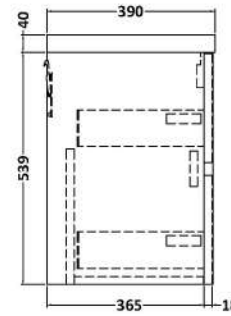

Sales Code: HAV1706A

Description: 800 W/H 2-Drawer Unit & Basin 1

Packaging Details

Barcode: 5056462646527

Sales Code: NPH1726

Description: 800 W/H 2-Drawer Unit (385 Deep)

Product Dimensions

Height (mm):	539
Width (mm):	800
Depth (mm):	385
Nett Weight (kg):	24.5

Packaging Dimensions

Height (mm):	560
Width (mm):	820
Depth (mm):	405
Gross Weight (kg):	25

Packaging Data

Box Colour:	Brown Cardboard Box
Box Qty:	1
Label Size:	100 x 50
Label Colour:	White Label
Label Qty:	2

Outer Box Dimensions (If Applicable)

Height (mm):	
Width (mm):	
Depth (mm):	
Gross Weight (kg):	
Barcode:	5056462696546

Product Details

Country of Origin:	United Kingdom
Fitting Instruction:	No
CE & UKCA:	N/A
FSC Certified Materials:	Yes
Colour:	Electric Blue
Construction Method:	Cam & Wood Dowel
Construction Type:	Rigid
Cabinet Finish:	MFC Smooth Matt
Fascia Finish:	MFC Smooth Matt
Cabinet Thickness (mm):	18
Fascia Thickness (mm):	18
Drawer Included:	Yes
Drawer Type:	80mm High Metal S/C Inc Galler
No of Shelves:	0
Hinge Type:	Not Applicable
Hinge Included:	No
Adjustable Legs:	No
Fixings Included:	Yes
Handle Style:	Not Applicable
Waste Shroud:	Yes
Handle Included:	No, Not Required
Handle Type:	Handleless

Sales Code: NVM015

Description: 800 Mid Edged Basin 1 Th

Product Dimensions

Height (mm):	180
Width (mm):	810
Depth (mm):	390
Nett Weight (kg):	15

Packaging Dimensions

Height (mm):	210
Width (mm):	410
Depth (mm):	830
Gross Weight (kg):	15