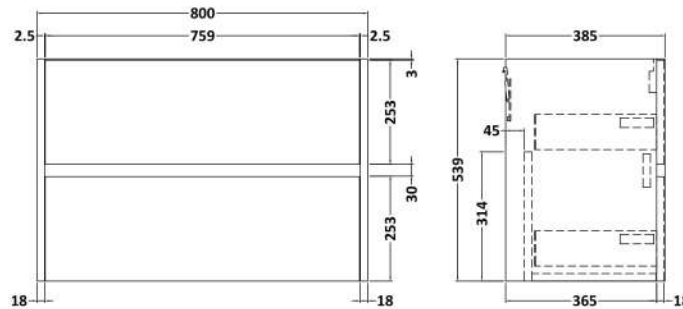

Sales Code: HAV1706A

Description: 800 W/H 2-Drawer Unit & Basin 1

Packaging Details

Barcode: 5056462646527

Sales Code: NPH1726

Description: 800 W/H 2-Drawer Unit (385 Deep)

Product Dimensions

Height (mm):	539
Width (mm):	800
Depth (mm):	385
Nett Weight (kg):	24.5

Packaging Dimensions

Height (mm):	560
Width (mm):	820
Depth (mm):	405
Gross Weight (kg):	25

Packaging Data

Box Colour:	Brown Cardboard Box
Box Qty:	1
Label Size:	100 x 50
Label Colour:	White Label
Label Qty:	2

Sales Code: NVM015

Description: 800 Mid Edged Basin 1 Th

Product Dimensions

Height (mm):	180
Width (mm):	810
Depth (mm):	390
Nett Weight (kg):	15

Packaging Dimensions

Height (mm):	210
Width (mm):	410
Depth (mm):	830
Gross Weight (kg):	15

Packaging Data

Box Colour:	Brown Cardboard Box
Box Qty:	1
Label Size:	100 x 50
Label Colour:	White Label
Label Qty:	2

Outer Box Dimensions (If Applicable)

Height (mm):	
Width (mm):	
Depth (mm):	
Gross Weight (kg):	
Barcode:	5055369043422