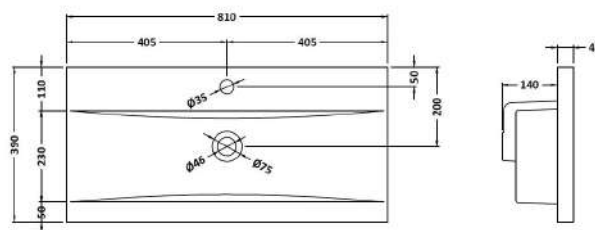

Packaging Dimensions

Height (mm):	560
Width (mm):	820
Depth (mm):	405
Gross Weight (kg):	25

Packaging Data

Box Colour:	Brown Cardboard Box
Box Qty:	1
Label Size:	100 x 50
Label Colour:	White Label
Label Qty:	2

Outer Box Dimensions (If Applicable)

Height (mm):	
Width (mm):	
Depth (mm):	
Gross Weight (kg):	
Barcode:	5056462696546

Product Details

Country of Origin:	United Kingdom
Fitting Instruction:	No
CE & UKCA:	N/A
FSC Certified Materials:	Yes
Colour:	Electric Blue
Construction Method:	Cam & Wood Dowel
Construction Type:	Rigid
Cabinet Finish:	MFC Smooth Matt
Fascia Finish:	MFC Smooth Matt
Cabinet Thickness (mm):	18
Fascia Thickness (mm):	18
Drawer Included:	Yes
Drawer Type:	80mm High Metal S/C Inc Galler
No of Shelves:	0
Hinge Type:	Not Applicable
Hinge Included:	No
Adjustable Legs:	No
Fixings Included:	Yes
Handle Style:	Not Applicable
Waste Shroud:	Yes
Handle Included:	No, Not Required
Handle Type:	Handleless

Sales Code: NVM015

Description: 800 Mid Edged Basin 1 Th

Product Dimensions

Height (mm):	180
Width (mm):	810
Depth (mm):	390
Nett Weight (kg):	15

Packaging Dimensions

Height (mm):	210
Width (mm):	410
Depth (mm):	830
Gross Weight (kg):	15

Packaging Data

Box Colour:	Brown Cardboard Box
Box Qty:	1
Label Size:	100 x 50
Label Colour:	White Label
Label Qty:	2

Outer Box Dimensions (If Applicable)

Height (mm):	
Width (mm):	
Depth (mm):	
Gross Weight (kg):	
Barcode:	5055369043422