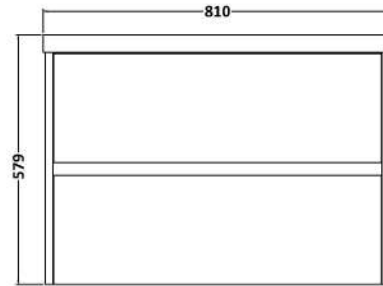

Sales Code: HAV1706A

Description: 800 W/H 2-Drawer Unit & Basin 1

Packaging Details

Barcode: 5056462646527

Sales Code: NPH1726

Description: 800 W/H 2-Drawer Unit (385 Deep)

Product Dimensions

Height (mm):	539
Width (mm):	800
Depth (mm):	385
Nett Weight (kg):	24.5

Packaging Dimensions

Height (mm):	560
Width (mm):	820
Depth (mm):	405
Gross Weight (kg):	25

Packaging Data

Box Colour:	Brown Cardboard Box
Box Qty:	1
Label Size:	100 x 50
Label Colour:	White Label
Label Qty:	2

Sales Code: NVM015

Description: 800 Mid Edged Basin 1 Th

Product Dimensions

Height (mm):	180
Width (mm):	810
Depth (mm):	390
Nett Weight (kg):	15

Packaging Dimensions

Height (mm):	210
Width (mm):	410
Depth (mm):	830
Gross Weight (kg):	15

Packaging Data

Box Colour:	Brown Cardboard Box
Box Qty:	1
Label Size:	100 x 50
Label Colour:	White Label
Label Qty:	2

Outer Box Dimensions (If Applicable)

Height (mm):	
Width (mm):	
Depth (mm):	
Gross Weight (kg):	
Barcode:	5055369043422