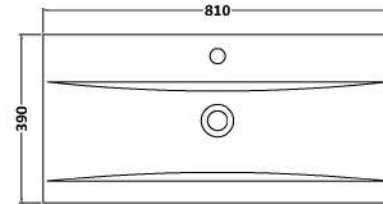

Sales Code: HAV1706A

Description: 800 W/H 2-Drawer Unit & Basin 1

Packaging Details

Barcode: 5056462646527

Sales Code: NPH1726

Description: 800 W/H 2-Drawer Unit (385 Deep)

Product Dimensions

Height (mm):	539
Width (mm):	800
Depth (mm):	385
Nett Weight (kg):	24.5

Packaging Dimensions

Height (mm):	560
Width (mm):	820
Depth (mm):	405
Gross Weight (kg):	25

Packaging Data

Box Colour:	Brown Cardboard Box
Box Qty:	1
Label Size:	100 x 50
Label Colour:	White Label
Label Qty:	2

Outer Box Dimensions (If Applicable)

Height (mm):	
Width (mm):	
Depth (mm):	
Gross Weight (kg):	
Barcode:	5056462696546

Product Details

Country of Origin:	United Kingdom
Fitting Instruction:	No
CE & UKCA:	N/A
FSC Certified Materials:	Yes
Colour:	Electric Blue
Construction Method:	Cam & Wood Dowel
Construction Type:	Rigid
Cabinet Finish:	MFC Smooth Matt
Fascia Finish:	MFC Smooth Matt
Cabinet Thickness (mm):	18
Fascia Thickness (mm):	18
Drawer Included:	Yes
Drawer Type:	80mm High Metal S/C Inc Galler
No of Shelves:	0
Hinge Type:	Not Applicable
Hinge Included:	No
Adjustable Legs:	No
Fixings Included:	Yes
Handle Style:	Not Applicable
Waste Shroud:	Yes
Handle Included:	No, Not Required
Handle Type:	Handleless

Sales Code: NVM015

Description: 800 Mid Edged Basin 1 Th

Product Dimensions

Height (mm):	180
Width (mm):	810
Depth (mm):	390
Nett Weight (kg):	15

Packaging Dimensions

Height (mm):	210
Width (mm):	410
Depth (mm):	830
Gross Weight (kg):	15