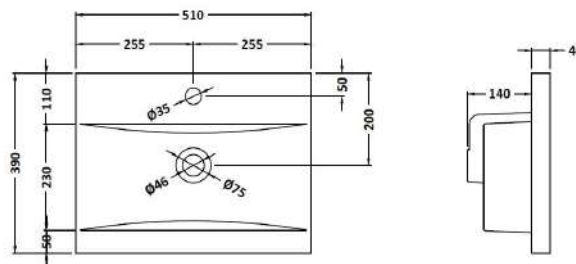

### Product Dimensions

Height (mm):	539
Width (mm):	500
Depth (mm):	385
Nett Weight (kg):	18.5

### Outer Box Dimensions (If Applicable)

Height (mm):	
Width (mm):	
Depth (mm):	
Gross Weight (kg):	
Barcode:	5056462696317

### Product Dimensions

Height (mm):	180
Width (mm):	510
Depth (mm):	390
Nett Weight (kg):	10.54

### Packaging Dimensions

Height (mm):	210
Width (mm):	410
Depth (mm):	530
Gross Weight (kg):	10.54