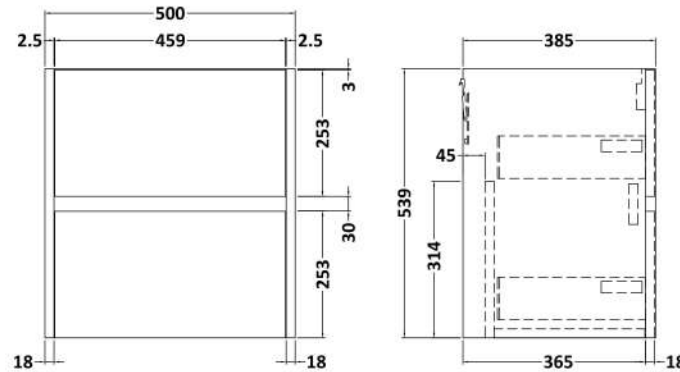

### Product Dimensions

Height (mm):	539
Width (mm):	500
Depth (mm):	385
Nett Weight (kg):	18.5

### Packaging Dimensions

Height (mm):	560
Width (mm):	520
Depth (mm):	405
Gross Weight (kg):	19

### Product Dimensions

Height (mm):	180
Width (mm):	510
Depth (mm):	390
Nett Weight (kg):	10.54

### Packaging Dimensions

Height (mm):	210
Width (mm):	410
Depth (mm):	530
Gross Weight (kg):	10.54