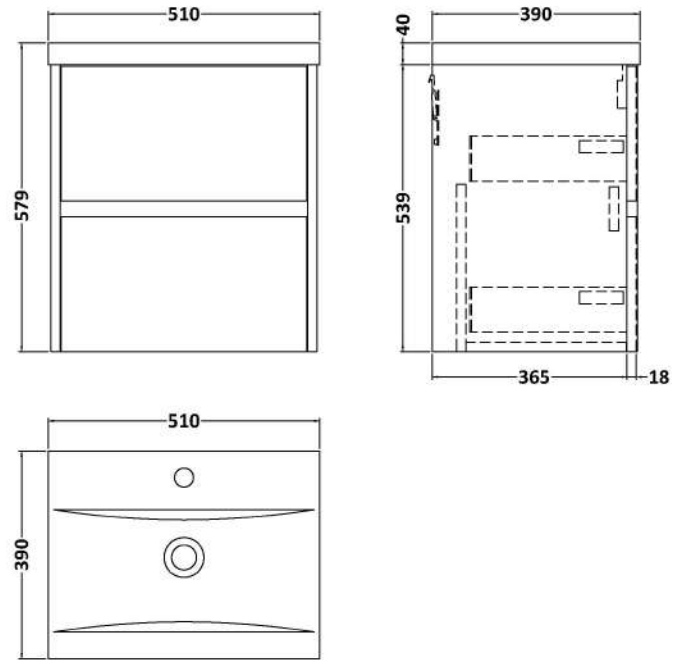

Sales Code: HAV2102A

Description: 500 W/H 2-Drawer Unit & Basin 1

Packaging Details

Barcode: 5056462646374