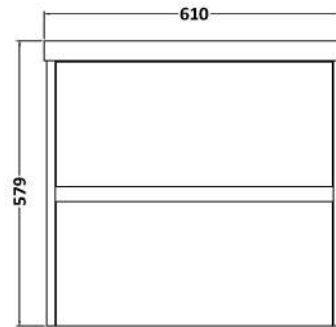

Sales Code: HAV2104A

Description: 600 W/H 2-Drawer Unit & Basin 1

Packaging Details

Barcode: 5056462646435

Sales Code: NPH2124

Description: 600 W/H 2-Drawer Unit (385 Deep)

Product Dimensions

Height (mm):	539
Width (mm):	600
Depth (mm):	385
Nett Weight (kg):	22.5

Packaging Dimensions

Height (mm):	560
Width (mm):	620
Depth (mm):	405
Gross Weight (kg):	23

Packaging Data

Box Colour:	Brown Cardboard Box
Box Qty:	1
Label Size:	100 x 50
Label Colour:	White Label
Label Qty:	2

Sales Code: NVM013

Description: 600 Mid-Edged Basin 1 Th

Product Dimensions

Height (mm):	180
Width (mm):	610
Depth (mm):	390
Nett Weight (kg):	11

Packaging Dimensions

Height (mm):	200
Width (mm):	410
Depth (mm):	630
Gross Weight (kg):	11

Packaging Data

Box Colour:	Brown Cardboard Box - Printed
Box Qty:	1
Label Size:	100 x 50
Label Colour:	White Label
Label Qty:	2

Outer Box Dimensions (If Applicable)

Height (mm):	
Width (mm):	
Depth (mm):	
Gross Weight (kg):	
Barcode:	5055369043415