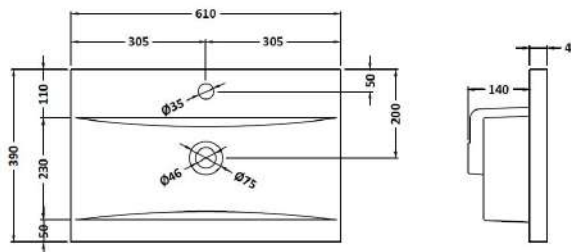

Packaging Dimensions

Height (mm):	560
Width (mm):	620
Depth (mm):	405
Gross Weight (kg):	23

Packaging Data

Box Colour:	Brown Cardboard Box
Box Qty:	1
Label Size:	100 x 50
Label Colour:	White Label
Label Qty:	2

Outer Box Dimensions (If Applicable)

Height (mm):	
Width (mm):	
Depth (mm):	
Gross Weight (kg):	
Barcode:	5056462696416

Product Details

Country of Origin:	United Kingdom
Fitting Instruction:	No
CE & UKCA:	N/A
FSC Certified Materials:	Yes
Colour:	White Woodgrain
Construction Method:	Cam & Wood Dowel
Construction Type:	Rigid
Cabinet Finish:	MFC Textured Woodgrain
Fascia Finish:	MFC Textured Woodgrain
Cabinet Thickness (mm):	18
Fascia Thickness (mm):	18
Drawer Included:	Yes
Drawer Type:	80mm High Metal S/C Inc Galler
No of Shelves:	0
Hinge Type:	Not Applicable
Hinge Included:	No
Adjustable Legs:	No
Fixings Included:	Yes
Handle Style:	Not Applicable
Waste Shroud:	Yes
Handle Included:	No, Not Required
Handle Type:	Handleless

Sales Code: NVM013

Description: 600 Mid-Edged Basin 1 Th

Product Dimensions

Height (mm):	180
Width (mm):	610
Depth (mm):	390
Nett Weight (kg):	11

Packaging Dimensions

Height (mm):	200
Width (mm):	410
Depth (mm):	630
Gross Weight (kg):	11

Packaging Data

Box Colour:	Brown Cardboard Box - Printed
Box Qty:	1
Label Size:	100 x 50
Label Colour:	White Label
Label Qty:	2

Outer Box Dimensions (If Applicable)

Height (mm):	
Width (mm):	
Depth (mm):	
Gross Weight (kg):	
Barcode:	5055369043415