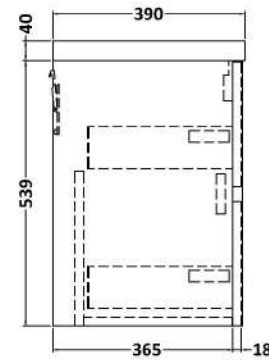

Sales Code: HAV2104A

Description: 600 W/H 2-Drawer Unit & Basin 1

Packaging Details

Barcode: 5056462646435

Sales Code: NPH2124

Description: 600 W/H 2-Drawer Unit (385 Deep)

Product Dimensions

Height (mm):	539
Width (mm):	600
Depth (mm):	385
Nett Weight (kg):	22.5

Packaging Dimensions

Height (mm):	560
Width (mm):	620
Depth (mm):	405
Gross Weight (kg):	23

Packaging Data

Box Colour:	Brown Cardboard Box
Box Qty:	1
Label Size:	100 x 50
Label Colour:	White Label
Label Qty:	2

Outer Box Dimensions (If Applicable)

Height (mm):	
Width (mm):	
Depth (mm):	
Gross Weight (kg):	
Barcode:	5056462696416

Product Details

Country of Origin:	United Kingdom
Fitting Instruction:	No
CE & UKCA:	N/A
FSC Certified Materials:	Yes
Colour:	White Woodgrain
Construction Method:	Cam & Wood Dowel
Construction Type:	Rigid
Cabinet Finish:	MFC Textured Woodgrain
Fascia Finish:	MFC Textured Woodgrain
Cabinet Thickness (mm):	18
Fascia Thickness (mm):	18
Drawer Included:	Yes
Drawer Type:	80mm High Metal S/C Inc Galler
No of Shelves:	0
Hinge Type:	Not Applicable
Hinge Included:	No
Adjustable Legs:	No
Fixings Included:	Yes
Handle Style:	Not Applicable
Waste Shroud:	Yes
Handle Included:	No, Not Required
Handle Type:	Handleless

Sales Code: NVM013

Description: 600 Mid-Edged Basin 1 Th

Product Dimensions

Height (mm):	180
Width (mm):	610
Depth (mm):	390
Nett Weight (kg):	11

Packaging Dimensions

Height (mm):	200
Width (mm):	410
Depth (mm):	630
Gross Weight (kg):	11