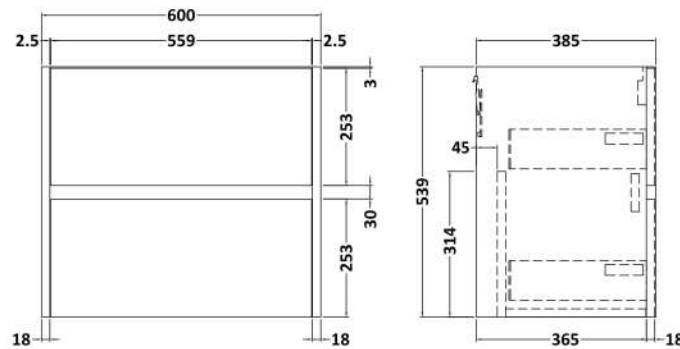

Sales Code: HAV2104A

Description: 600 W/H 2-Drawer Unit & Basin 1

Packaging Details

Barcode: 5056462646435

Sales Code: NPH2124

Description: 600 W/H 2-Drawer Unit (385 Deep)

Product Dimensions

Height (mm):	539
Width (mm):	600
Depth (mm):	385
Nett Weight (kg):	22.5

Packaging Dimensions

Height (mm):	560
Width (mm):	620
Depth (mm):	405
Gross Weight (kg):	23

Packaging Data

Box Colour:	Brown Cardboard Box
Box Qty:	1
Label Size:	100 x 50
Label Colour:	White Label
Label Qty:	2

Outer Box Dimensions (If Applicable)

Height (mm):	
Width (mm):	
Depth (mm):	
Gross Weight (kg):	
Barcode:	5056462696416

Product Details

Country of Origin:	United Kingdom
Fitting Instruction:	No
CE & UKCA:	N/A
FSC Certified Materials:	Yes
Colour:	White Woodgrain
Construction Method:	Cam & Wood Dowel
Construction Type:	Rigid
Cabinet Finish:	MFC Textured Woodgrain
Fascia Finish:	MFC Textured Woodgrain
Cabinet Thickness (mm):	18
Fascia Thickness (mm):	18
Drawer Included:	Yes
Drawer Type:	80mm High Metal S/C Inc Galler
No of Shelves:	0
Hinge Type:	Not Applicable
Hinge Included:	No
Adjustable Legs:	No
Fixings Included:	Yes
Handle Style:	Not Applicable
Waste Shroud:	Yes
Handle Included:	No, Not Required
Handle Type:	Handleless

Sales Code: NVM013

Description: 600 Mid-Edged Basin 1 Th

Product Dimensions

Height (mm):	180
Width (mm):	610
Depth (mm):	390
Nett Weight (kg):	11

Packaging Dimensions

Height (mm):	200
Width (mm):	410
Depth (mm):	630
Gross Weight (kg):	11