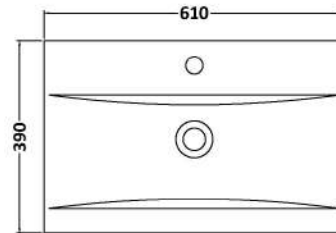

Sales Code: HAV2104A

Description: 600 W/H 2-Drawer Unit & Basin 1

Packaging Details

Barcode: 5056462646435

Sales Code: NPH2124

Description: 600 W/H 2-Drawer Unit (385 Deep)

Product Dimensions

Height (mm):	539
Width (mm):	600
Depth (mm):	385
Nett Weight (kg):	22.5

Packaging Dimensions

Height (mm):	560
Width (mm):	620
Depth (mm):	405
Gross Weight (kg):	23

Packaging Data

Box Colour:	Brown Cardboard Box
Box Qty:	1
Label Size:	100 x 50
Label Colour:	White Label
Label Qty:	2

Outer Box Dimensions (If Applicable)

Height (mm):	
Width (mm):	
Depth (mm):	
Gross Weight (kg):	
Barcode:	5056462696416

Product Details

Country of Origin:	United Kingdom
Fitting Instruction:	No
CE & UKCA:	N/A
FSC Certified Materials:	Yes
Colour:	White Woodgrain
Construction Method:	Cam & Wood Dowel
Construction Type:	Rigid
Cabinet Finish:	MFC Textured Woodgrain
Fascia Finish:	MFC Textured Woodgrain
Cabinet Thickness (mm):	18
Fascia Thickness (mm):	18
Drawer Included:	Yes
Drawer Type:	80mm High Metal S/C Inc Galler
No of Shelves:	0
Hinge Type:	Not Applicable
Hinge Included:	No
Adjustable Legs:	No
Fixings Included:	Yes
Handle Style:	Not Applicable
Waste Shroud:	Yes
Handle Included:	No, Not Required
Handle Type:	Handleless

Sales Code: NVM013

Description: 600 Mid-Edged Basin 1 Th

Product Dimensions

Height (mm):	180
Width (mm):	610
Depth (mm):	390
Nett Weight (kg):	11

Packaging Dimensions

Height (mm):	200
Width (mm):	410
Depth (mm):	630
Gross Weight (kg):	11