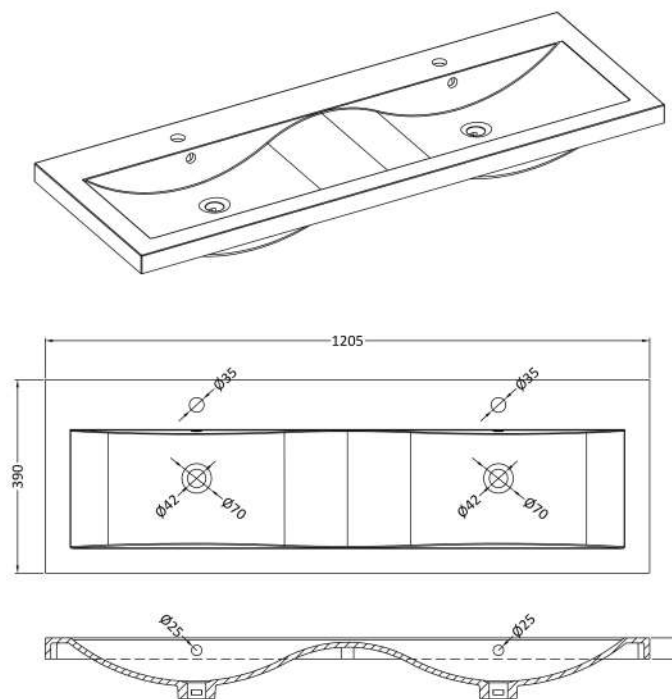

### Product Dimensions

Height (mm):	539
Width (mm):	600
Depth (mm):	385
Nett Weight (kg):	22.5

### Packaging Dimensions

Height (mm):	560
Width (mm):	620
Depth (mm):	405
Gross Weight (kg):	23

### Outer Box Dimensions (If Applicable)

Height (mm):	
Width (mm):	
Depth (mm):	
Gross Weight (kg):	
Barcode:	5056462696416

### Product Dimensions

Height (mm):	390
Width (mm):	1205
Depth (mm):	175
Nett Weight (kg):	27