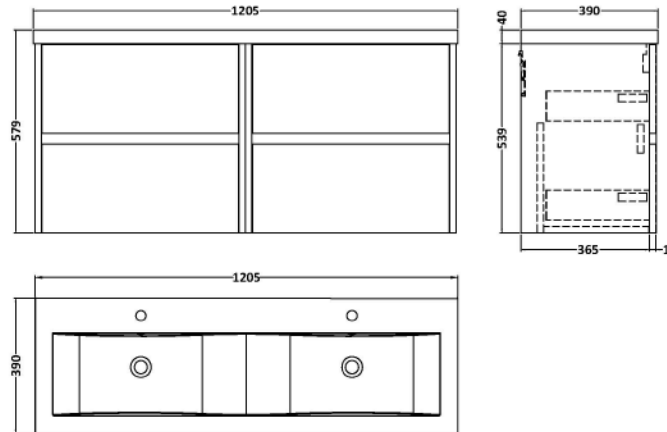

Sales Code: HAV2104F

Description: 1200 W/H 4-Drawer Unit & Double Basin

Packaging Details

Barcode: 5056462650920