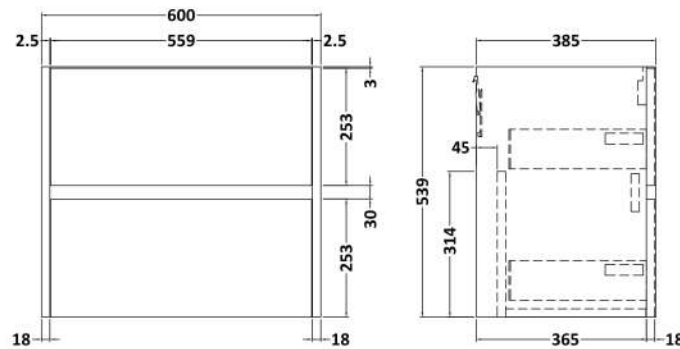

### Product Dimensions

Height (mm):	539
Width (mm):	600
Depth (mm):	385
Nett Weight (kg):	22.5

### Packaging Dimensions

Height (mm):	560
Width (mm):	620
Depth (mm):	405
Gross Weight (kg):	23

### Product Dimensions

Height (mm):	390
Width (mm):	1205
Depth (mm):	175
Nett Weight (kg):	27

### Packaging Dimensions

Height (mm):	205
Width (mm):	1270
Depth (mm):	510
Gross Weight (kg):	27