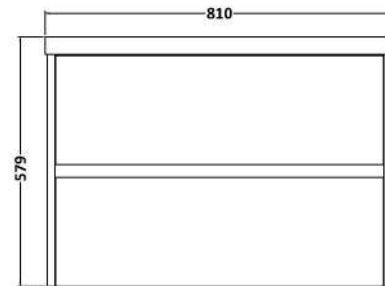

Sales Code: HAV2106A

Description: 800 W/H 2-Drawer Unit & Basin 1

Packaging Details

Barcode: 5056462646497

Sales Code: NPH2126

Description: 800 W/H 2-Drawer Unit (385 Deep)

Product Dimensions

Height (mm):	539
Width (mm):	800
Depth (mm):	385
Nett Weight (kg):	24.5

Packaging Dimensions

Height (mm):	560
Width (mm):	820
Depth (mm):	405
Gross Weight (kg):	25

Packaging Data

Box Colour:	Brown Cardboard Box
Box Qty:	1
Label Size:	100 x 50
Label Colour:	White Label
Label Qty:	2

Sales Code: NVM015

Description: 800 Mid Edged Basin 1 Th

Product Dimensions

Height (mm):	180
Width (mm):	810
Depth (mm):	390
Nett Weight (kg):	15

Packaging Dimensions

Height (mm):	210
Width (mm):	410
Depth (mm):	830
Gross Weight (kg):	15

Packaging Data

Box Colour:	Brown Cardboard Box
Box Qty:	1
Label Size:	100 x 50
Label Colour:	White Label
Label Qty:	2

Outer Box Dimensions (If Applicable)

Height (mm):	
Width (mm):	
Depth (mm):	
Gross Weight (kg):	
Barcode:	5055369043422