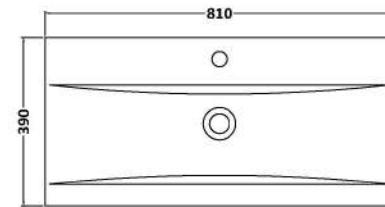

Sales Code: HAV2106A

Description: 800 W/H 2-Drawer Unit & Basin 1

Packaging Details

Barcode: 5056462646497

Sales Code: NPH2126

Description: 800 W/H 2-Drawer Unit (385 Deep)

Product Dimensions

Height (mm):	539
Width (mm):	800
Depth (mm):	385
Nett Weight (kg):	24.5

Packaging Dimensions

Height (mm):	560
Width (mm):	820
Depth (mm):	405
Gross Weight (kg):	25

Packaging Data

Box Colour:	Brown Cardboard Box
Box Qty:	1
Label Size:	100 x 50
Label Colour:	White Label
Label Qty:	2

Outer Box Dimensions (If Applicable)

Height (mm):	
Width (mm):	
Depth (mm):	
Gross Weight (kg):	
Barcode:	5056462696515

Product Details

Country of Origin:	United Kingdom
Fitting Instruction:	No
CE & UKCA:	N/A
FSC Certified Materials:	Yes
Colour:	White Woodgrain
Construction Method:	Cam & Wood Dowel
Construction Type:	Rigid
Cabinet Finish:	MFC Textured Woodgrain
Fascia Finish:	MFC Textured Woodgrain
Cabinet Thickness (mm):	18
Fascia Thickness (mm):	18
Drawer Included:	Yes
Drawer Type:	80mm High Metal S/C Inc Galler
No of Shelves:	0
Hinge Type:	Not Applicable
Hinge Included:	No
Adjustable Legs:	No
Fixings Included:	Yes
Handle Style:	Not Applicable
Waste Shroud:	Yes
Handle Included:	No, Not Required
Handle Type:	Handleless

Sales Code: NVM015

Description: 800 Mid Edged Basin 1 Th

Product Dimensions

Height (mm):	180
Width (mm):	810
Depth (mm):	390
Nett Weight (kg):	15

Packaging Dimensions

Height (mm):	210
Width (mm):	410
Depth (mm):	830
Gross Weight (kg):	15