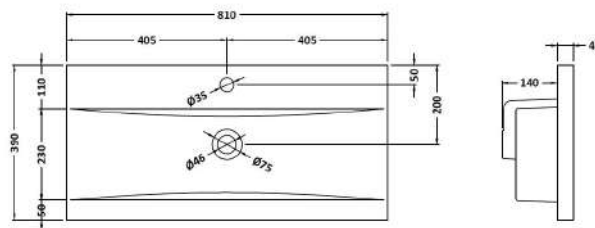

Packaging Dimensions

Height (mm):	560
Width (mm):	820
Depth (mm):	405
Gross Weight (kg):	25

Packaging Data

Box Colour:	Brown Cardboard Box
Box Qty:	1
Label Size:	100 x 50
Label Colour:	White Label
Label Qty:	2

Outer Box Dimensions (If Applicable)

Height (mm):	
Width (mm):	
Depth (mm):	
Gross Weight (kg):	
Barcode:	5056462696515

Product Details

Country of Origin:	United Kingdom
Fitting Instruction:	No
CE & UKCA:	N/A
FSC Certified Materials:	Yes
Colour:	White Woodgrain
Construction Method:	Cam & Wood Dowel
Construction Type:	Rigid
Cabinet Finish:	MFC Textured Woodgrain
Fascia Finish:	MFC Textured Woodgrain
Cabinet Thickness (mm):	18
Fascia Thickness (mm):	18
Drawer Included:	Yes
Drawer Type:	80mm High Metal S/C Inc Galler
No of Shelves:	0
Hinge Type:	Not Applicable
Hinge Included:	No
Adjustable Legs:	No
Fixings Included:	Yes
Handle Style:	Not Applicable
Waste Shroud:	Yes
Handle Included:	No, Not Required
Handle Type:	Handleless

Sales Code: NVM015

Description: 800 Mid Edged Basin 1 Th

Product Dimensions

Height (mm):	180
Width (mm):	810
Depth (mm):	390
Nett Weight (kg):	15

Packaging Dimensions

Height (mm):	210
Width (mm):	410
Depth (mm):	830
Gross Weight (kg):	15

Packaging Data

Box Colour:	Brown Cardboard Box
Box Qty:	1
Label Size:	100 x 50
Label Colour:	White Label
Label Qty:	2

Outer Box Dimensions (If Applicable)

Height (mm):	
Width (mm):	
Depth (mm):	
Gross Weight (kg):	
Barcode:	5055369043422