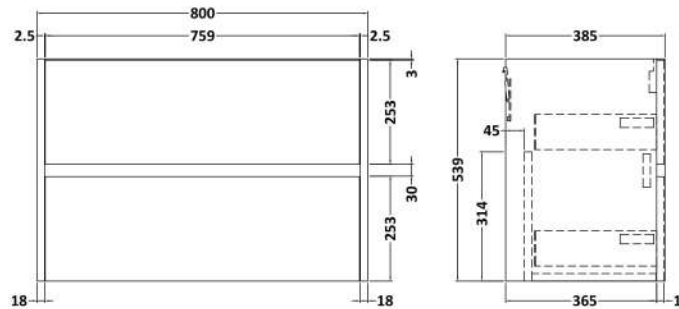

Sales Code: HAV2106A

Description: 800 W/H 2-Drawer Unit & Basin 1

Packaging Details

Barcode: 5056462646497

Sales Code: NPH2126

Description: 800 W/H 2-Drawer Unit (385 Deep)

Product Dimensions

Height (mm):	539
Width (mm):	800
Depth (mm):	385
Nett Weight (kg):	24.5

Packaging Dimensions

Height (mm):	560
Width (mm):	820
Depth (mm):	405
Gross Weight (kg):	25

Packaging Data

Box Colour:	Brown Cardboard Box
Box Qty:	1
Label Size:	100 x 50
Label Colour:	White Label
Label Qty:	2

Sales Code: NVM015

Description: 800 Mid Edged Basin 1 Th

Product Dimensions

Height (mm):	180
Width (mm):	810
Depth (mm):	390
Nett Weight (kg):	15

Packaging Dimensions

Height (mm):	210
Width (mm):	410
Depth (mm):	830
Gross Weight (kg):	15

Packaging Data

Box Colour:	Brown Cardboard Box
Box Qty:	1
Label Size:	100 x 50
Label Colour:	White Label
Label Qty:	2

Outer Box Dimensions (If Applicable)

Height (mm):	
Width (mm):	
Depth (mm):	
Gross Weight (kg):	
Barcode:	5055369043422