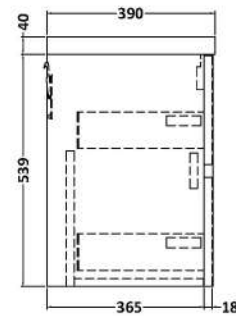

Sales Code: HAV2106A

Description: 800 W/H 2-Drawer Unit & Basin 1

Packaging Details

Barcode: 5056462646497

Sales Code: NPH2126

Description: 800 W/H 2-Drawer Unit (385 Deep)

Product Dimensions

Height (mm):	539
Width (mm):	800
Depth (mm):	385
Nett Weight (kg):	24.5

Packaging Dimensions

Height (mm):	560
Width (mm):	820
Depth (mm):	405
Gross Weight (kg):	25

Packaging Data

Box Colour:	Brown Cardboard Box
Box Qty:	1
Label Size:	100 x 50
Label Colour:	White Label
Label Qty:	2

Outer Box Dimensions (If Applicable)

Height (mm):	
Width (mm):	
Depth (mm):	
Gross Weight (kg):	
Barcode:	5056462696515

Product Details

Country of Origin:	United Kingdom
Fitting Instruction:	No
CE & UKCA:	N/A
FSC Certified Materials:	Yes
Colour:	White Woodgrain
Construction Method:	Cam & Wood Dowel
Construction Type:	Rigid
Cabinet Finish:	MFC Textured Woodgrain
Fascia Finish:	MFC Textured Woodgrain
Cabinet Thickness (mm):	18
Fascia Thickness (mm):	18
Drawer Included:	Yes
Drawer Type:	80mm High Metal S/C Inc Galler
No of Shelves:	0
Hinge Type:	Not Applicable
Hinge Included:	No
Adjustable Legs:	No
Fixings Included:	Yes
Handle Style:	Not Applicable
Waste Shroud:	Yes
Handle Included:	No, Not Required
Handle Type:	Handleless

Sales Code: NVM015

Description: 800 Mid Edged Basin 1 Th

Product Dimensions

Height (mm):	180
Width (mm):	810
Depth (mm):	390
Nett Weight (kg):	15

Packaging Dimensions

Height (mm):	210
Width (mm):	410
Depth (mm):	830
Gross Weight (kg):	15