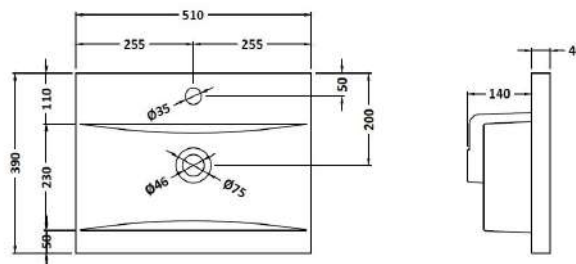

### Product Dimensions

Height (mm):	539
Width (mm):	500
Depth (mm):	385
Nett Weight (kg):	18.5

### Outer Box Dimensions (If Applicable)

Height (mm):	
Width (mm):	
Depth (mm):	
Gross Weight (kg):	
Barcode:	5056462696324

### Product Dimensions

Height (mm):	180
Width (mm):	510
Depth (mm):	390
Nett Weight (kg):	10.54

### Packaging Dimensions

Height (mm):	210
Width (mm):	410
Depth (mm):	530
Gross Weight (kg):	10.54