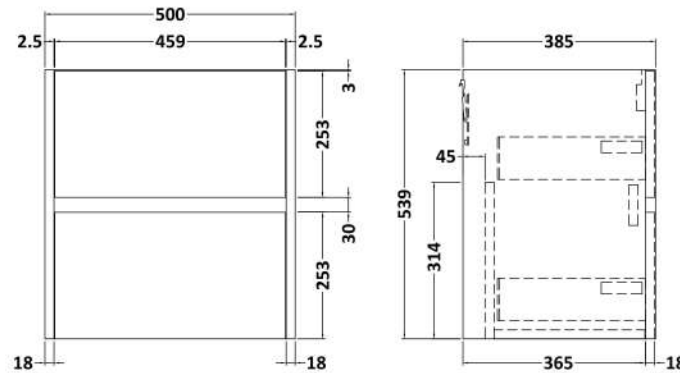

### Product Dimensions

Height (mm):	539
Width (mm):	500
Depth (mm):	385
Nett Weight (kg):	18.5

### Packaging Dimensions

Height (mm):	560
Width (mm):	520
Depth (mm):	405
Gross Weight (kg):	19

### Product Dimensions

Height (mm):	180
Width (mm):	510
Depth (mm):	390
Nett Weight (kg):	10.54

### Packaging Dimensions

Height (mm):	210
Width (mm):	410
Depth (mm):	530
Gross Weight (kg):	10.54